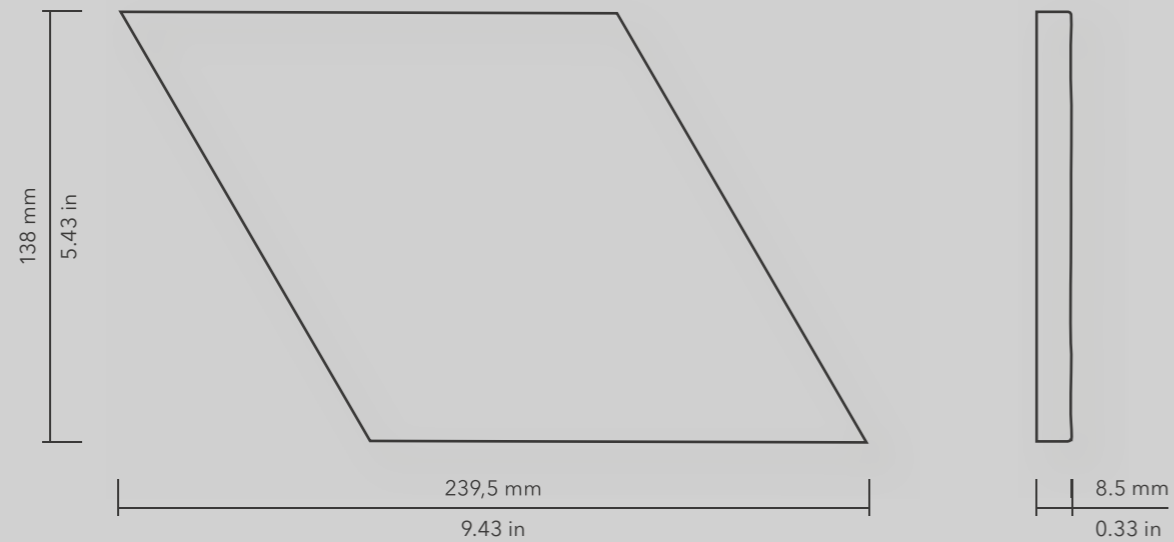

DENIM DIAMOND

Model	Size (in)	Pieces/box	lb/box	sq ft/box	Box/pallet	sq ft/pallet
Denim	5.5"x5.5"	26	20.59 lb	5.33 sq ft	120	639.60 sq ft
Denim Decor	5.5"x5.5"	26	20.59 lb	5.33 sq ft	120	639.60 sq ft
Denim Diamond	5.5"x9.5"	28	18.14 lb	5.02 sq ft	75	376.50 sq ft
Denim Rounded Edge	0.43"x5.5"	10	0.53 lb	4.53 ft	200	906 ft

Modelo Model	Tamaño (cm) Size (cm)	Piezas/caja Pieces/box	Kg/caja kg/box	m²/caja m²/box	Cajas/palet Box/pallet	m²/palet m²/pallet
Denim	14x14 cm	26	9,34 kg	0,495 m²	120	59,40 m²
Denim Decor	14x14 cm	26	9,34 kg	0,495 m²	120	59,40 m²
Denim Diamond	14x24 cm	28	8,23 kg	0,466 m²	75	34,95 m²
Denim Rounded Edge	1,1x14 cm	10	0,24 kg	1,38 m	200	276 m