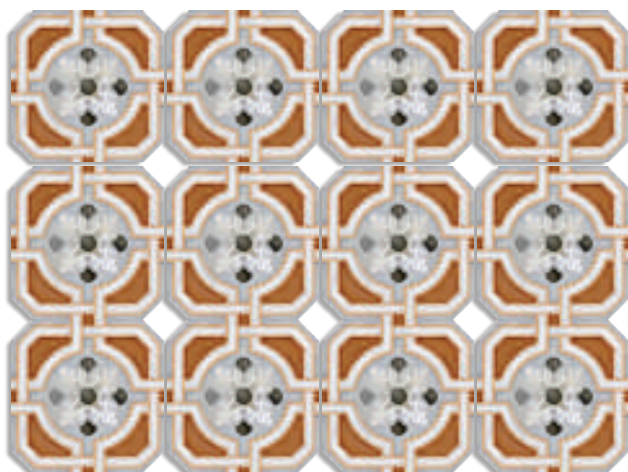

Octógono Zimer Multicolor
G.156