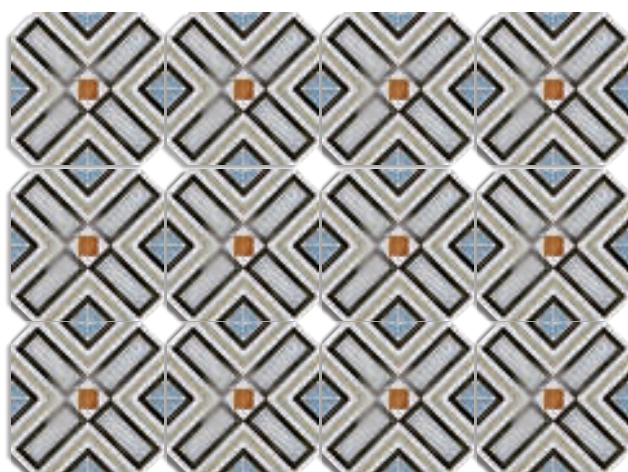

Octógono Ritter Multicolor
G.156