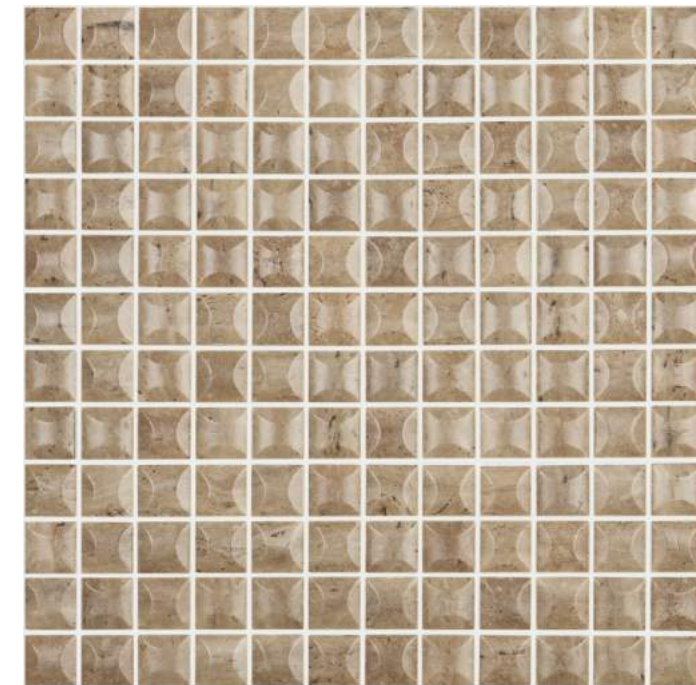

LOS TRES TONOS DE LA COLECCIÓN INSPIRADOS EN LAS TONALIDADES NATURAL, BEIGE Y NOCE, EN UN ACABADO SATINADO Y AGRADABLE AL TACTO, INCORPORAN UN VALOR ADICIONA AL MOSAICO VITREO DE VIDREPUR.

INSPIRED BY NATURAL TRAVERTINE, THIS COLLECTION OF GLASS MOSAIC REFLECTS THE PERFECT VOLUME AND FINISH TO ACCURATELY AND NATURALLY REPRODUCE THIS TYPE OF STONE, NOW MORE FASHIONABLE THAN EVER. EXPERIENCE, KNOWLEDGE AND NEW TECHNOLOGY COME TOGETHER TO OBTAIN A PRODUCT OF EXCEPTIONAL ADDED VALUE AND SOUGHT AFTER DESIGN FOR USE IN THE HOME, SWIMMING POOLS, BUSINESSES AND MORE.

THE THREE COLORS IN THE COLLECTION, INSPIRED BY OFF WHITE, BEIGE AND WALNUT TONES, WITH A SATIN FINISH THAT IS PLEASANT TO THE TOUCH, BRING ADDITIONAL VALUE TO VIDREPUR'S GLASS MOSAIC.

EDNA TRAVERTINO BEIGE MT 4101/B

EDNA TRAVERTINO BONE MT 4102/B

REF.: EDNA TRAVERTINO BLEND MT

REF.: EDNA TRAVERTINO BONE MT 4102/B

25x25
MM

REF.: TRAVERTINO NOCE MT 4100

REF.: TRAVERTINO BEIGE MT 4101

25x25
MM

REF.: EDNA TRAVERTINO BEIGE MT 4101/B