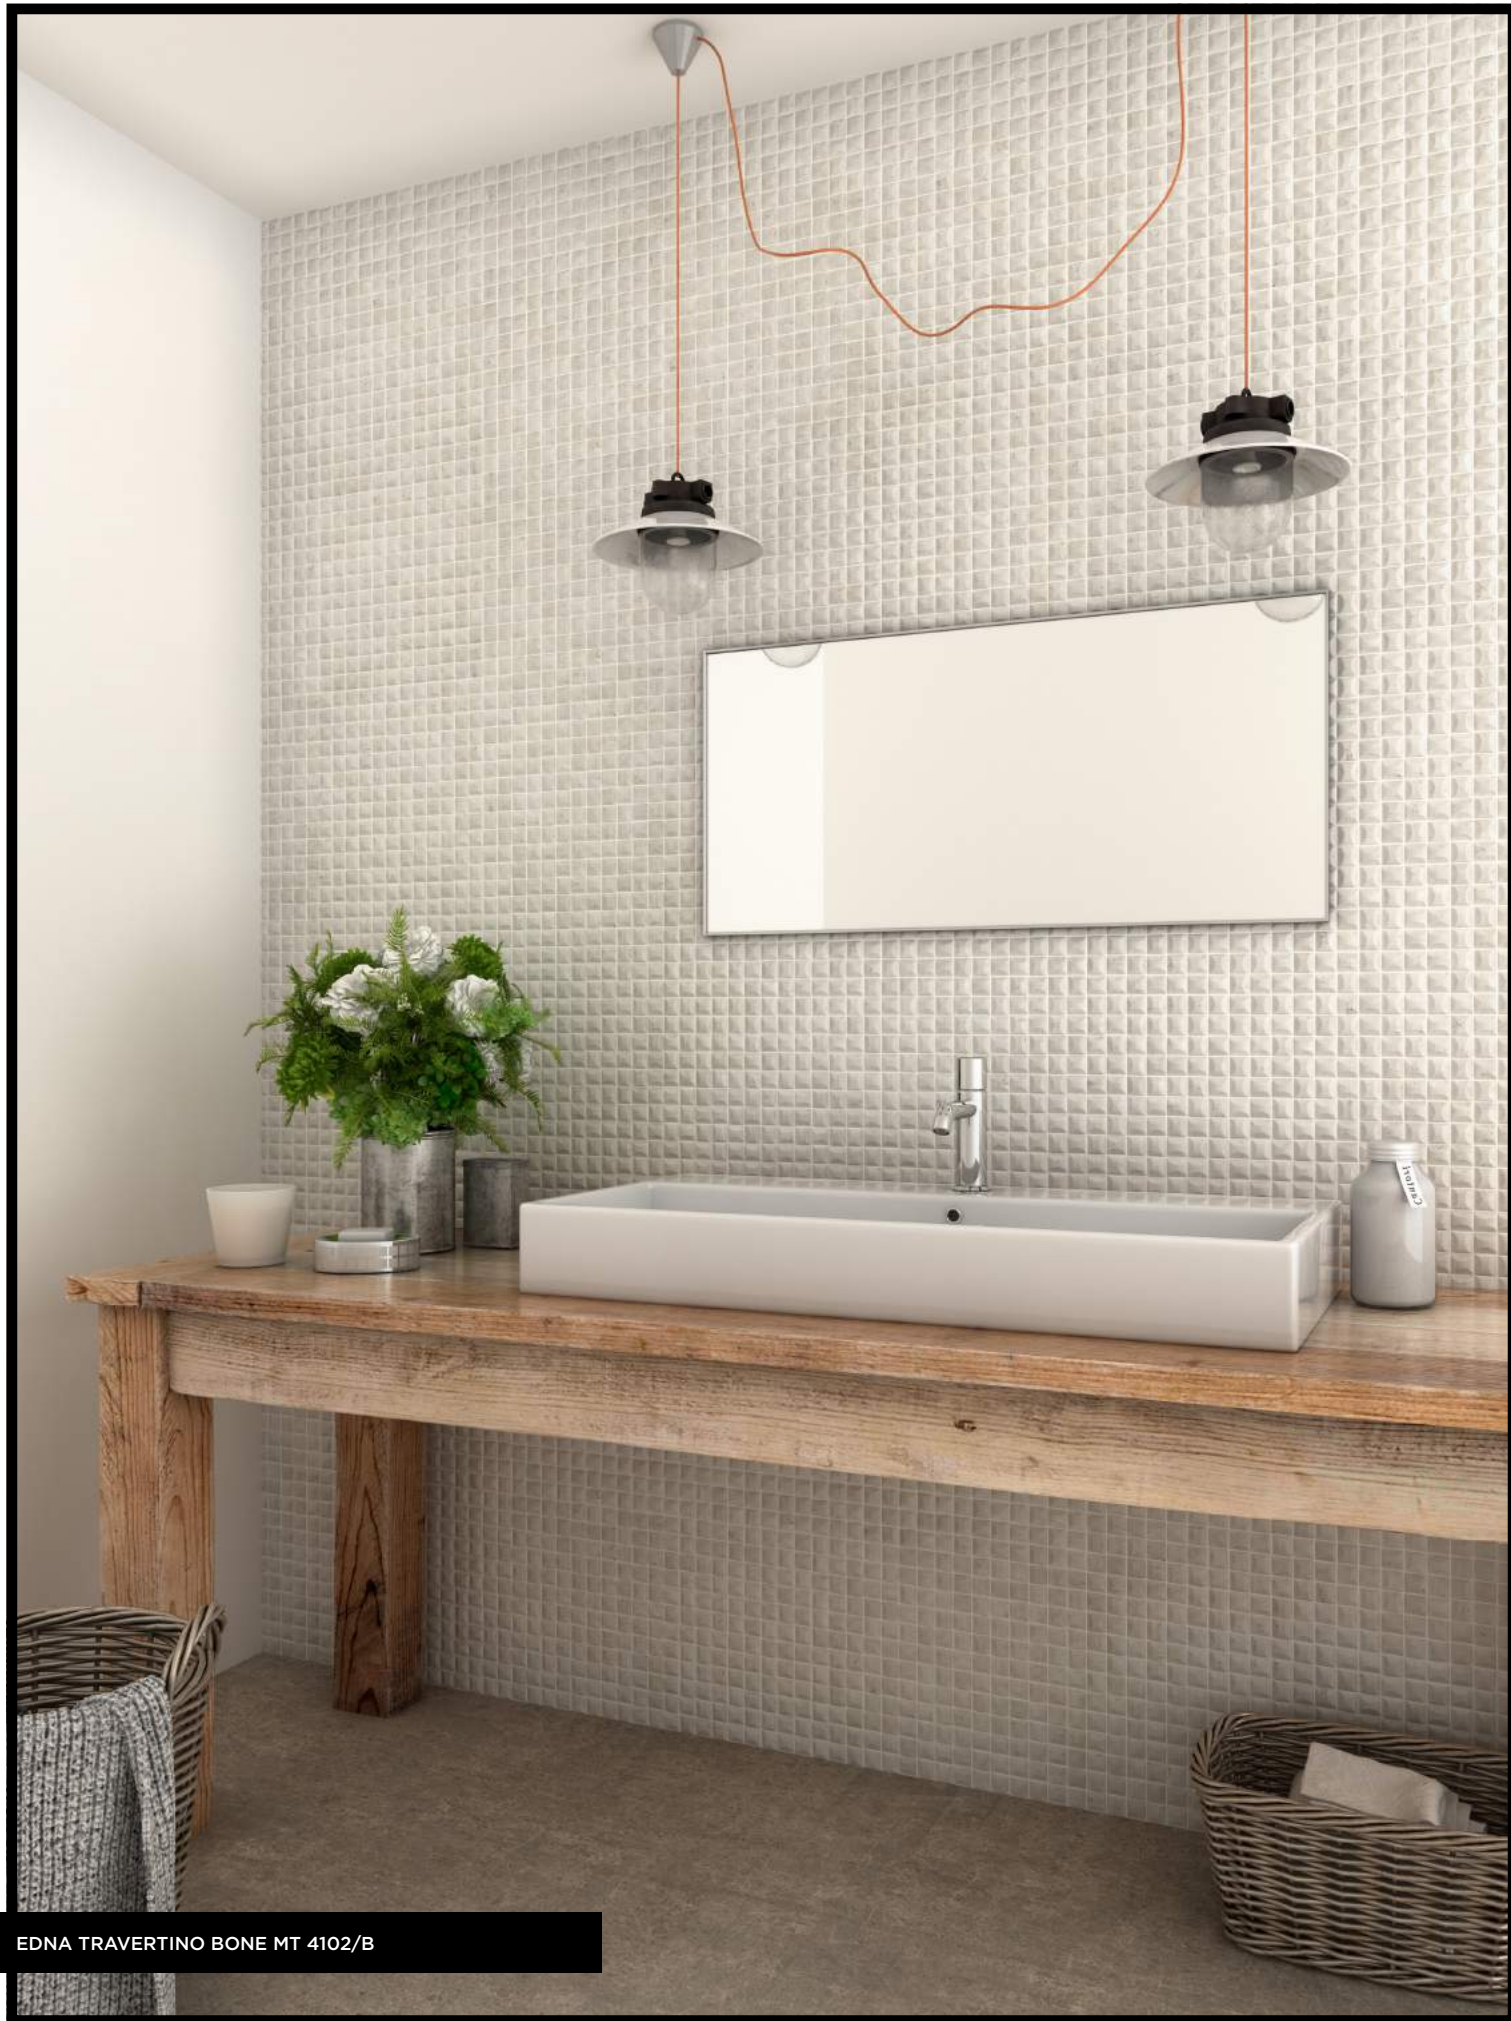

STONES COLLECTION

25x25
MM

EDNA TRAVERTINO BONE MT 4102/B