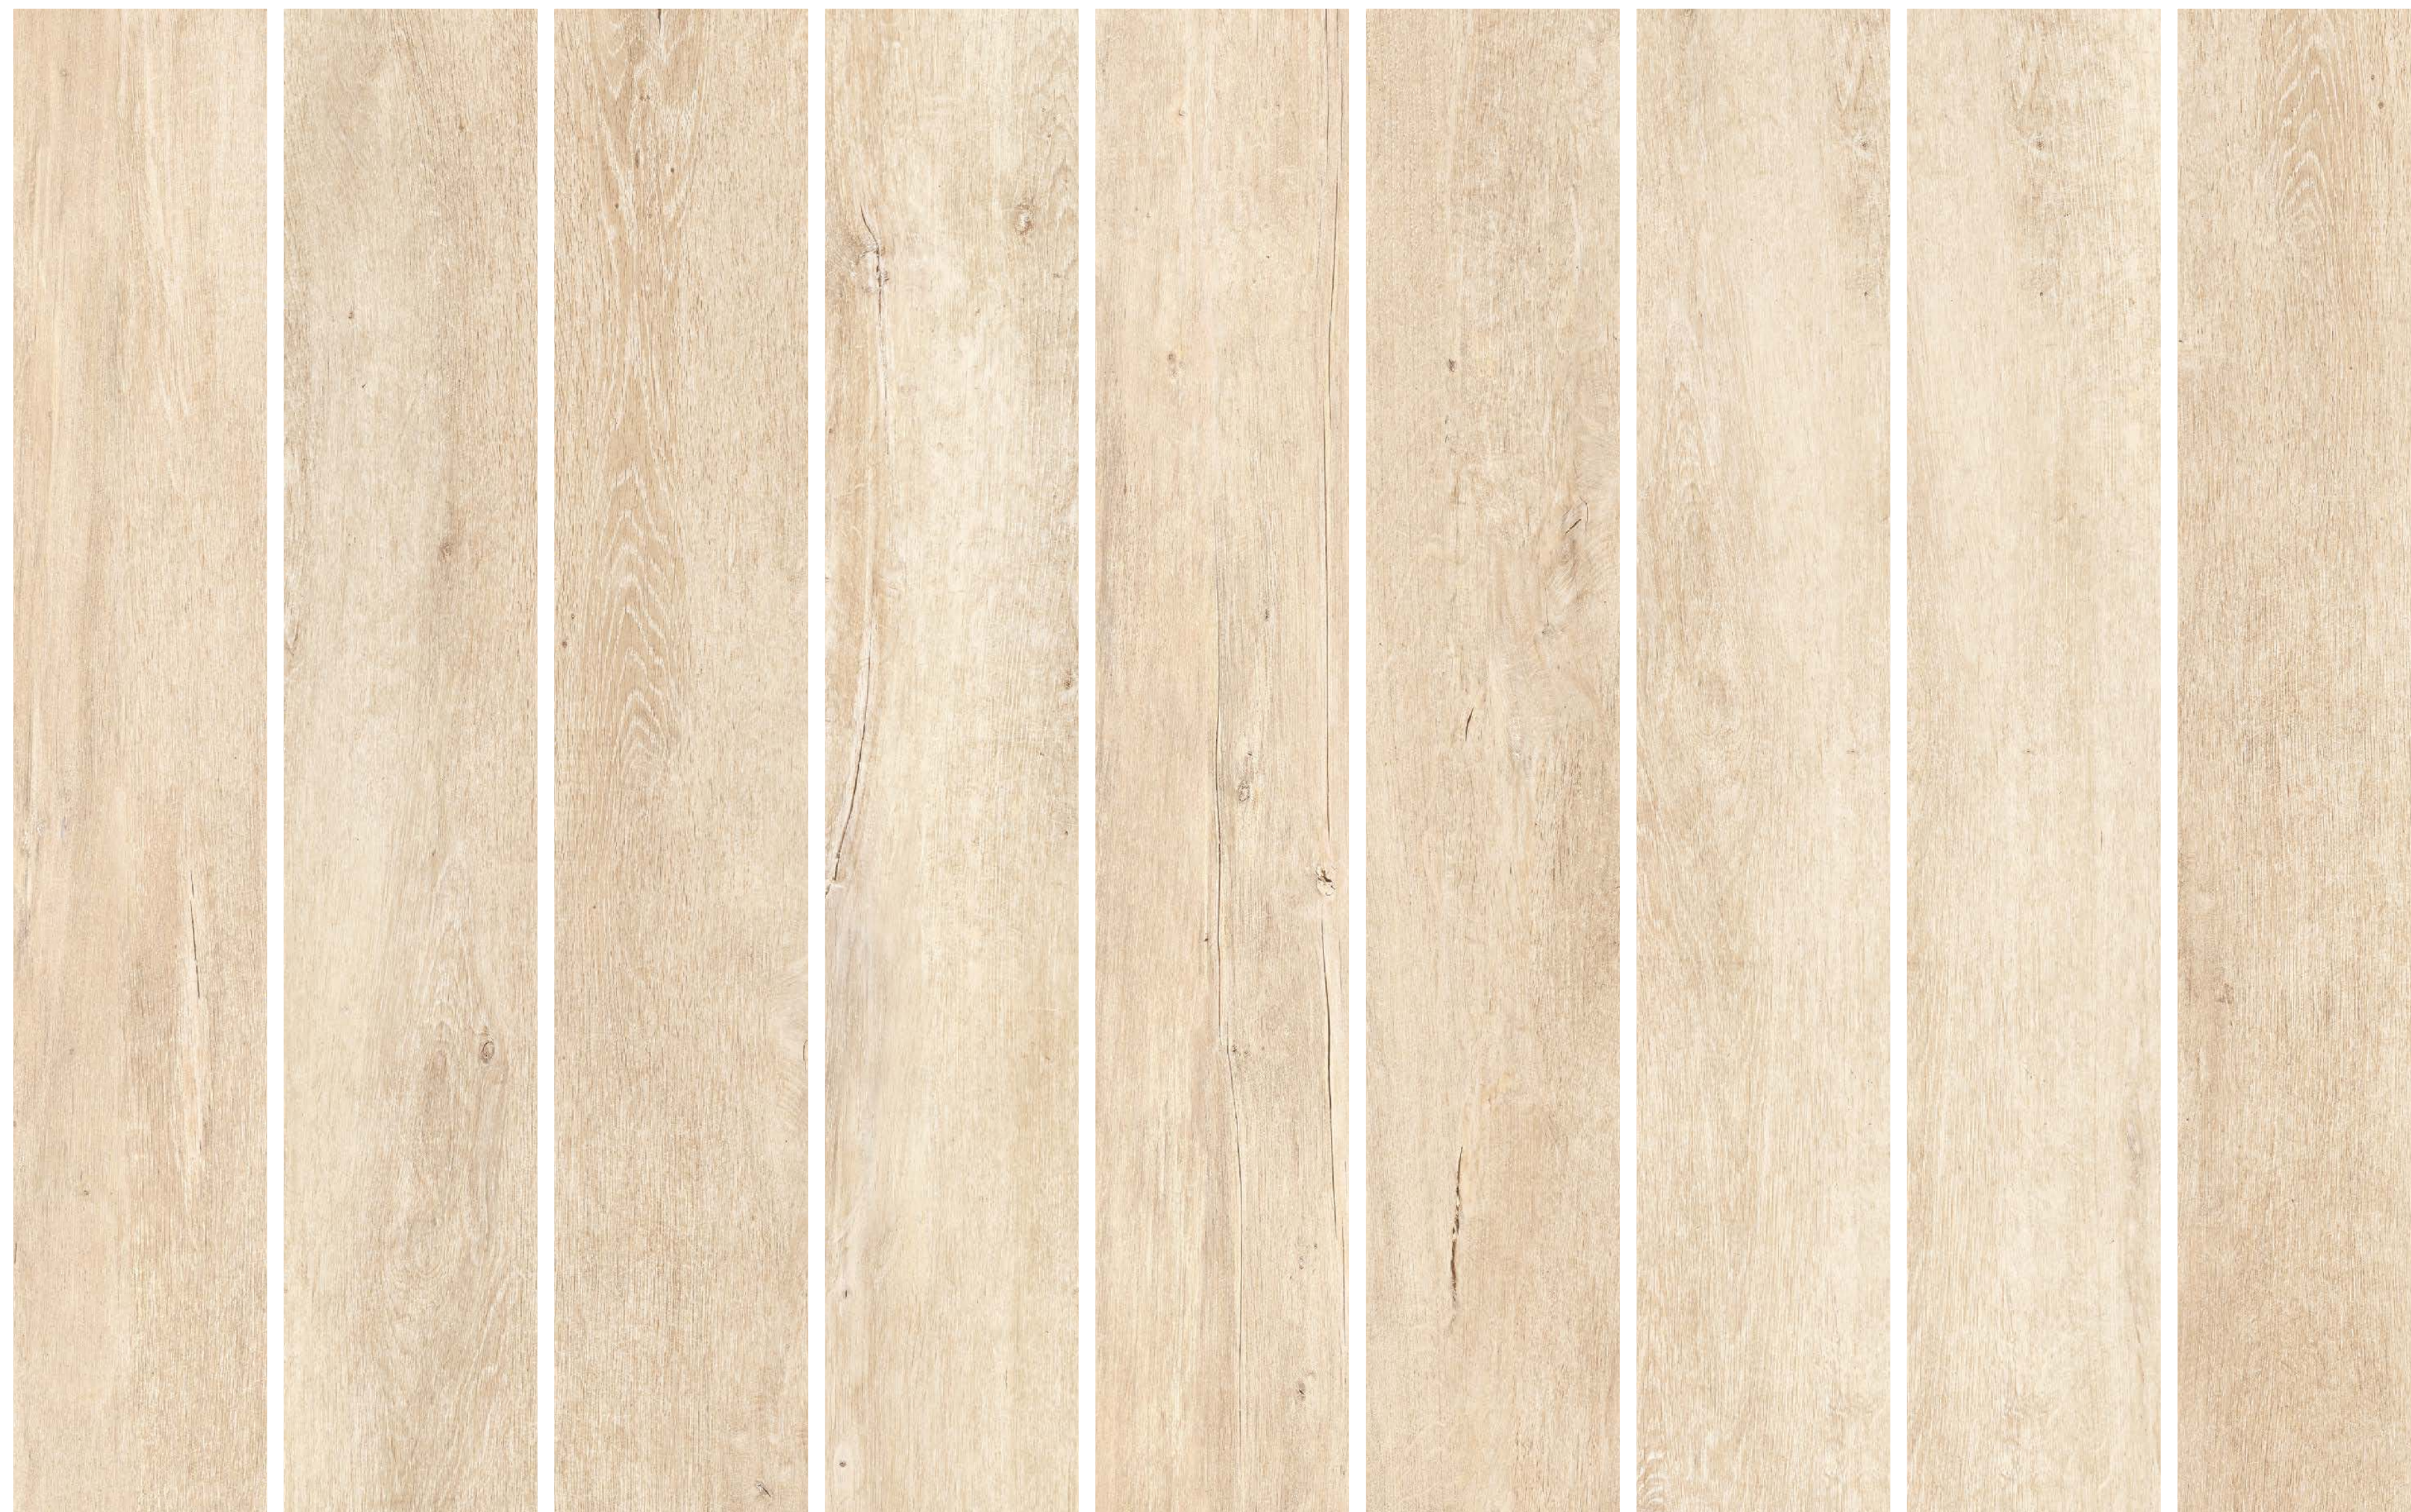

LENK maple

9 de 36 gráficas - 9 of 36 patterns
24*151

24*151*1 cm

All in one

19,5*121,5*1 cm

All in one