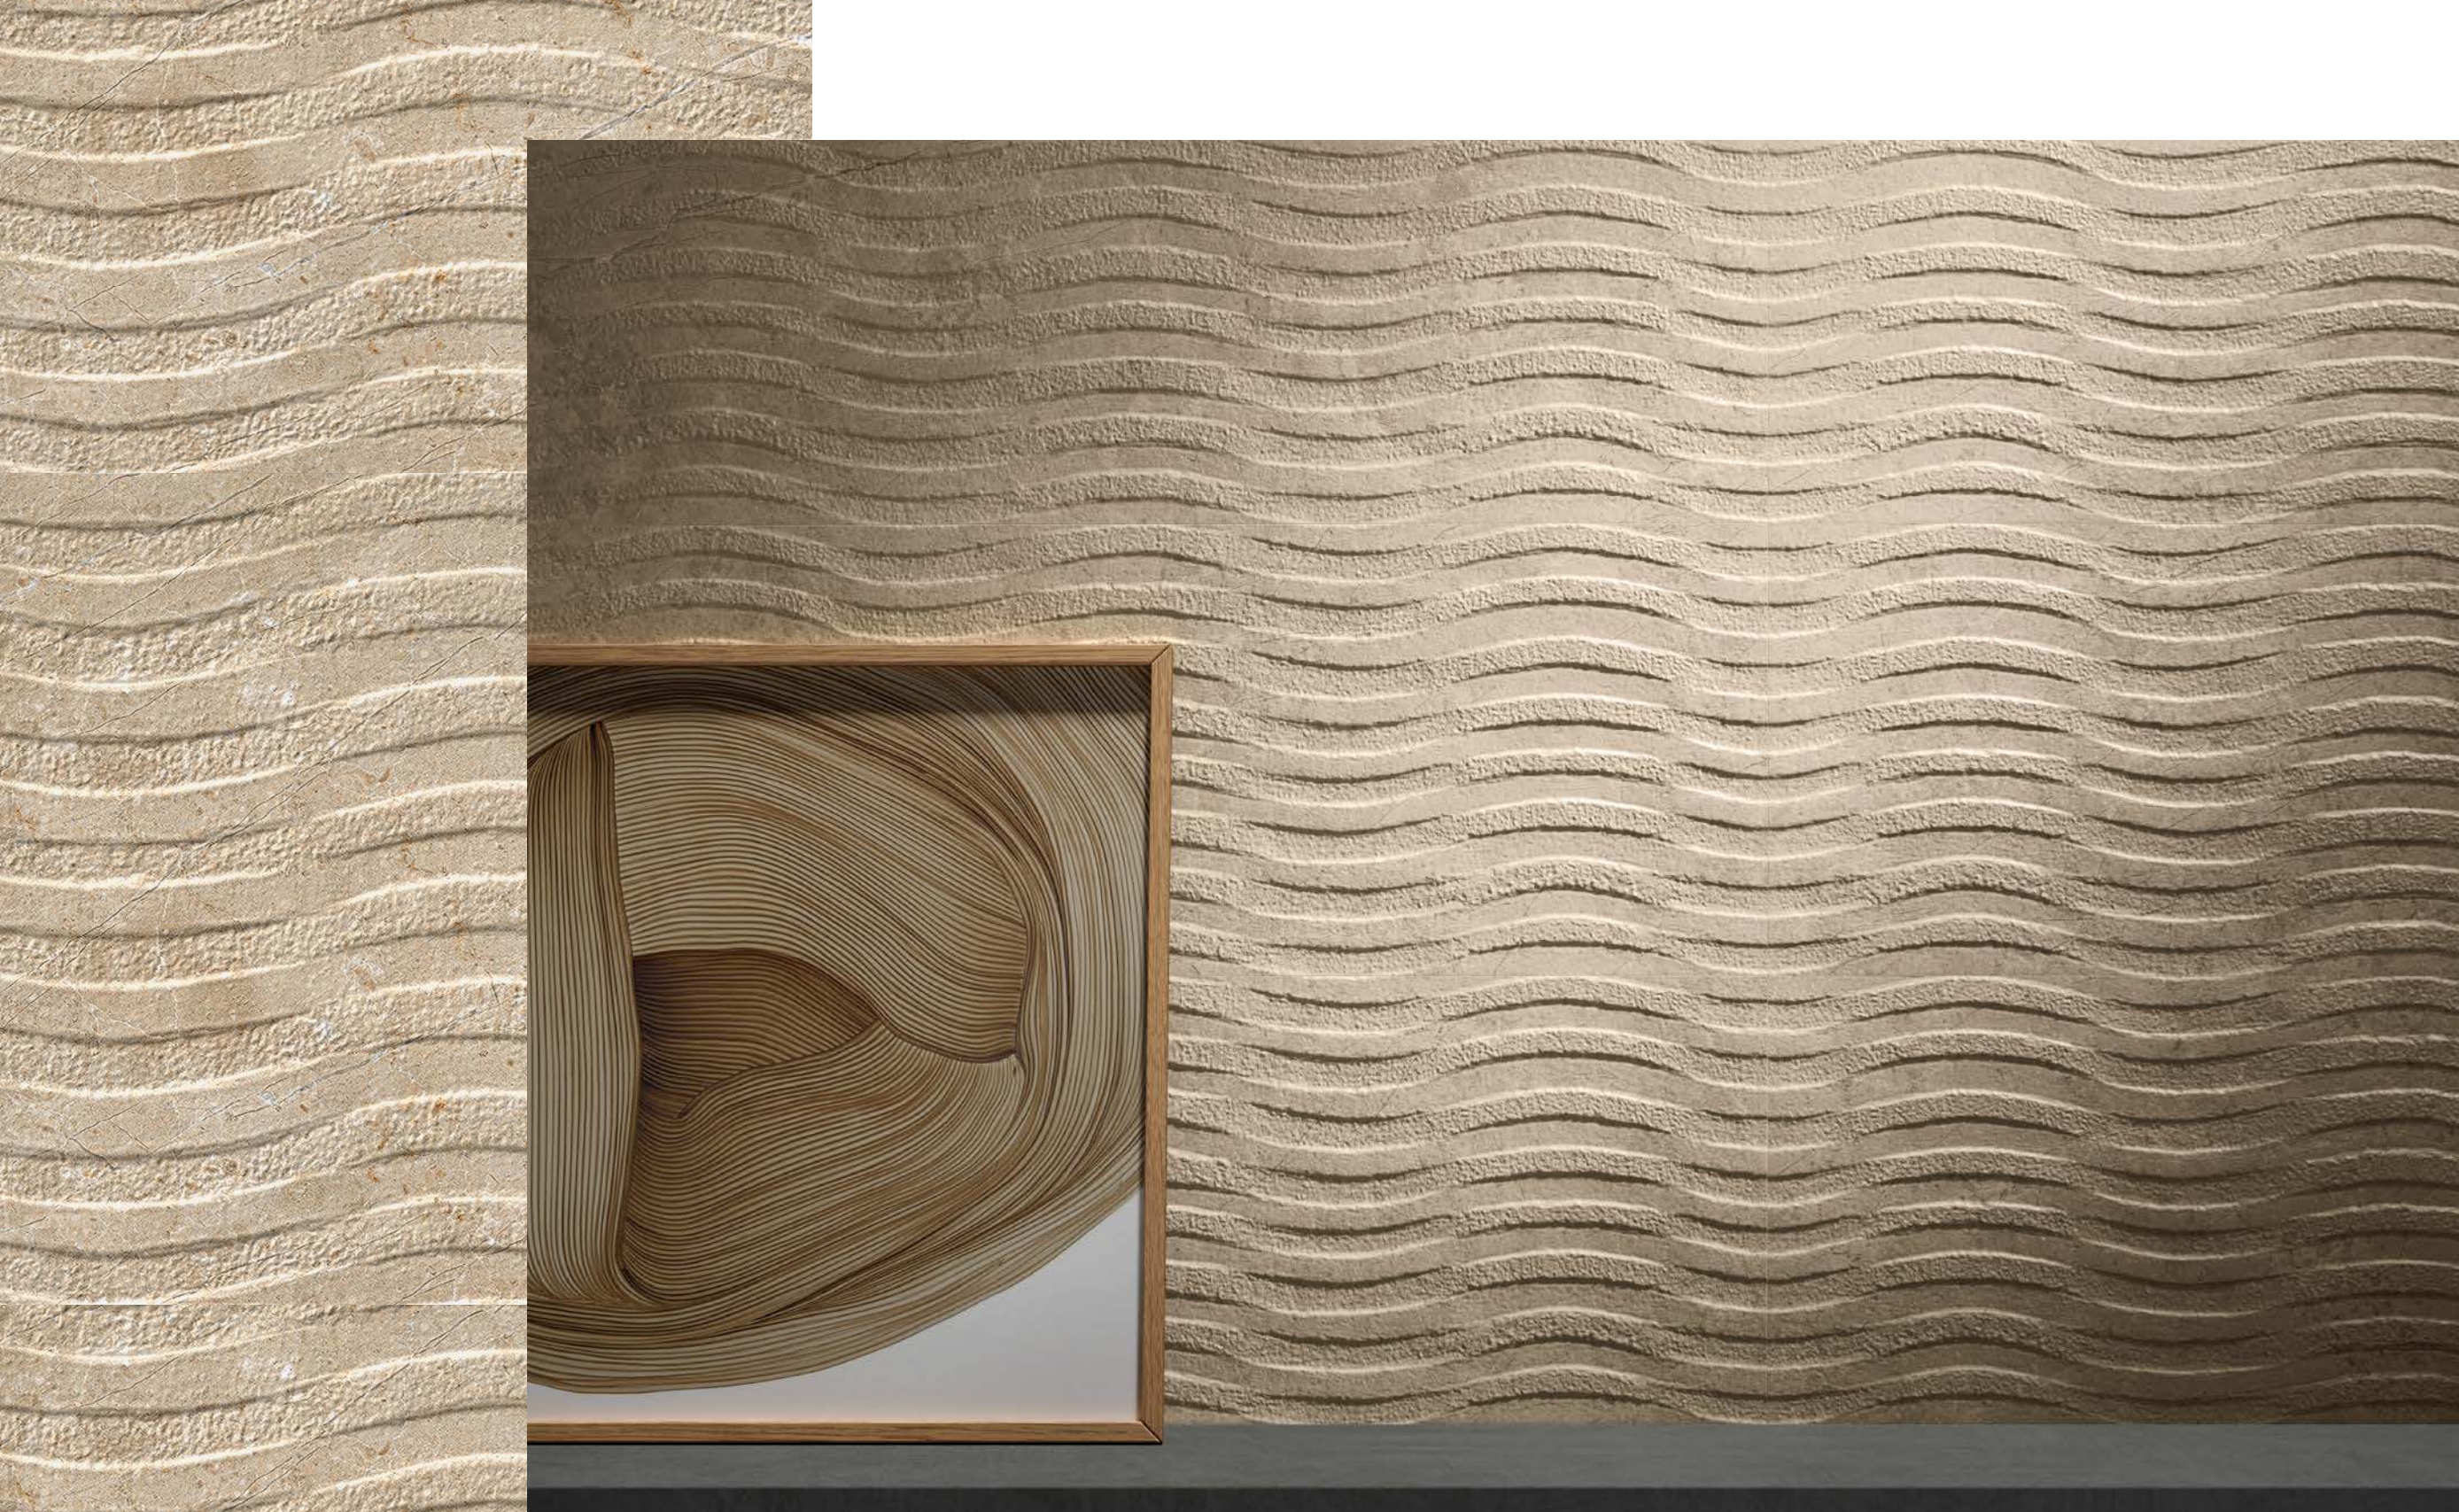

WALL  
32 x 90

White | Beige | Grey

collection **ALPINE** floor SP 100x180 beige

collection **ALPINE** wall waves 32x90 beige

collection **ALPINE** wall

WHITE

BEIGE

GREY