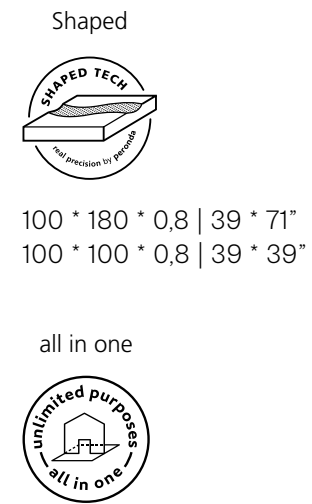

**ALPINE FLOOR - sizes**

**ALPINE FLOOR - decors**

**ALPINE FLOOR - colors**

**ALPINE FLOOR - finishes**

60 \* 120 \* 1 | 24 \* 48 "  
90 \* 90 \* 1 | 36 \* 36 "

**ALPINE WALL - sizes**

**ALPINE WALL - decors**