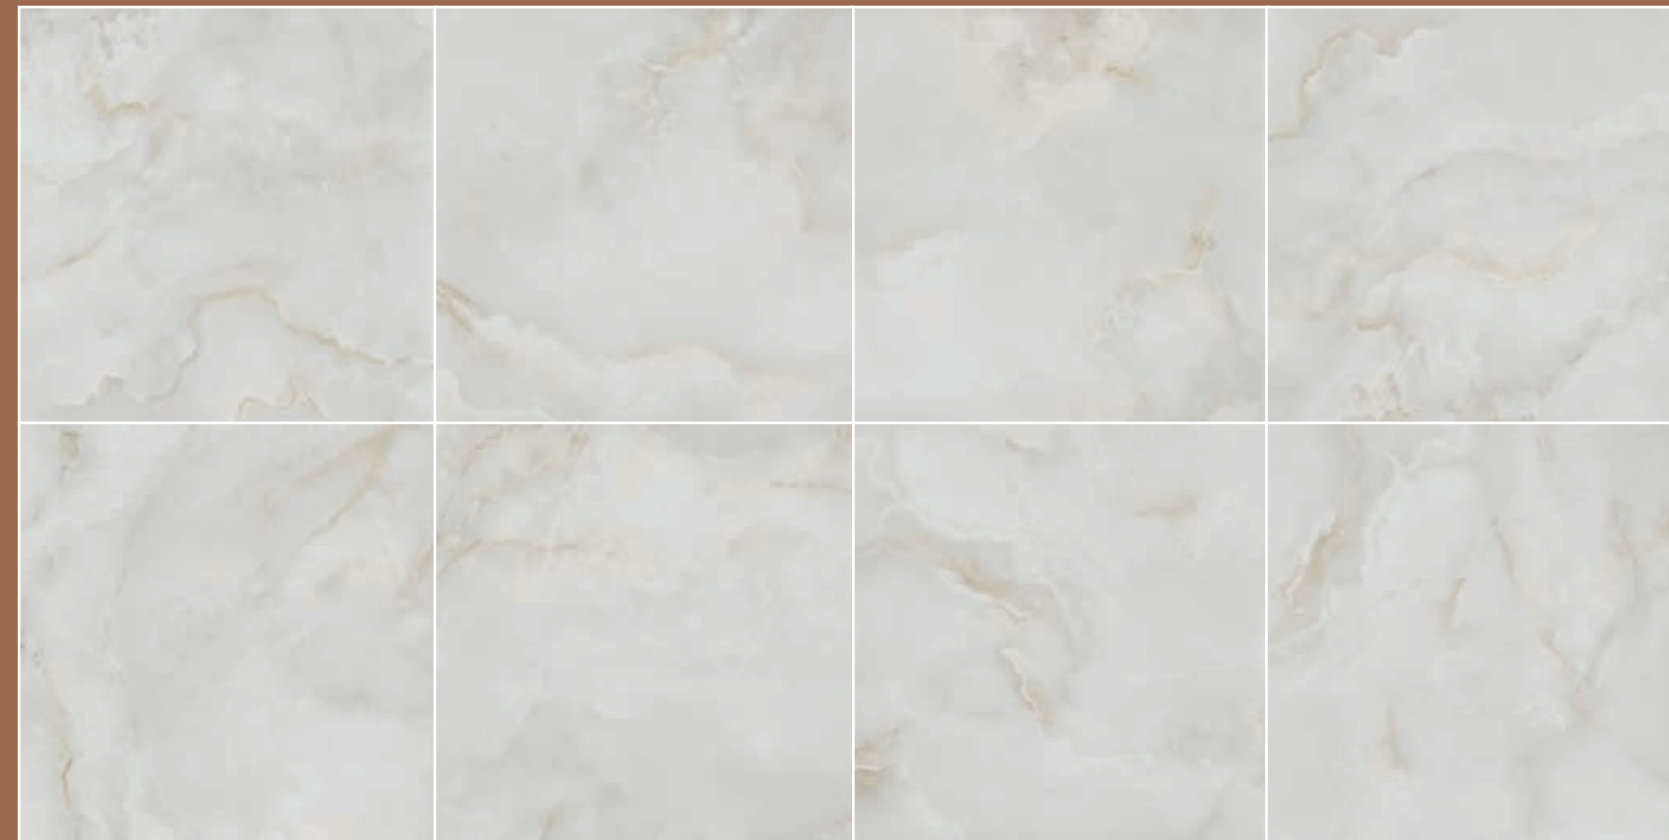

CR AMARNA SHELL

**códigos de producto en página 33
*see product codes on page 33
codes de produits à la page 33