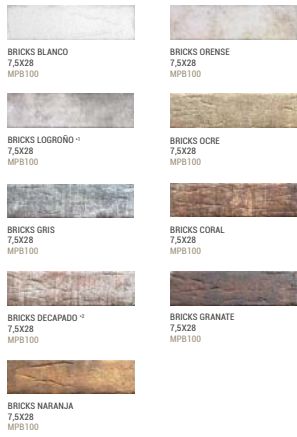

BRICKS 7,5x28
PORCELAIN 3x11*

BRICKS BLANCO
7,5X28
MPB100

BRICKS ORENSE
7,5X28
MPB100

BRICKS LOGROÑO -1
7,5X28
MPB100

BRICKS OCRE
7,5X28
MPB100

BRICKS GRIS
7,5X28
MPB100

BRICKS CORAL
7,5X28
MPB100

BRICKS DECAPADO -2
7,5X28
MPB100

BRICKS GRANATE
7,5X28
MPB100

BRICKS NARANJA
7,5X28
MPB100