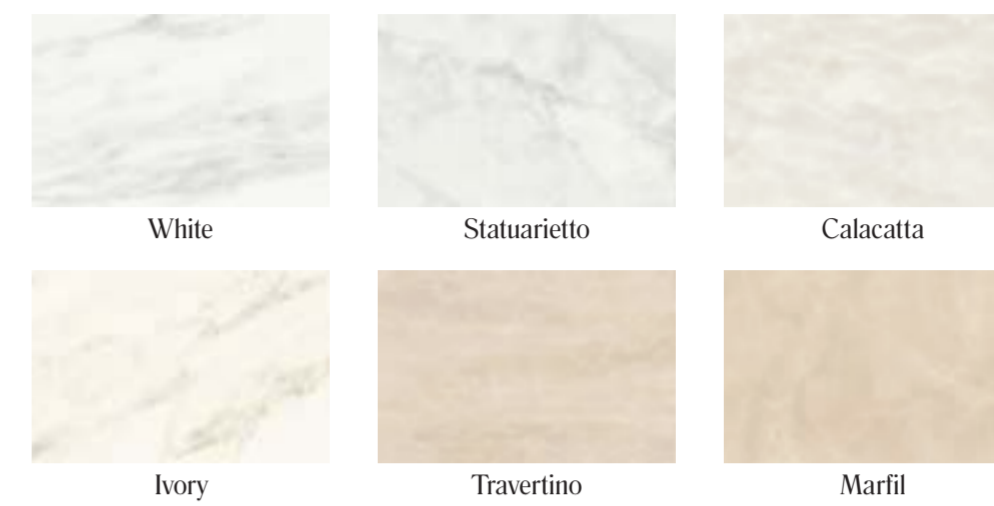

22 M4LM Marbleplay Venato Lux Rett. 58x116

21

MARBLE LOOK

MARBLEPLAY

Colori · Colours

Superfici · Surfaces

Lux

Strutture · Structures