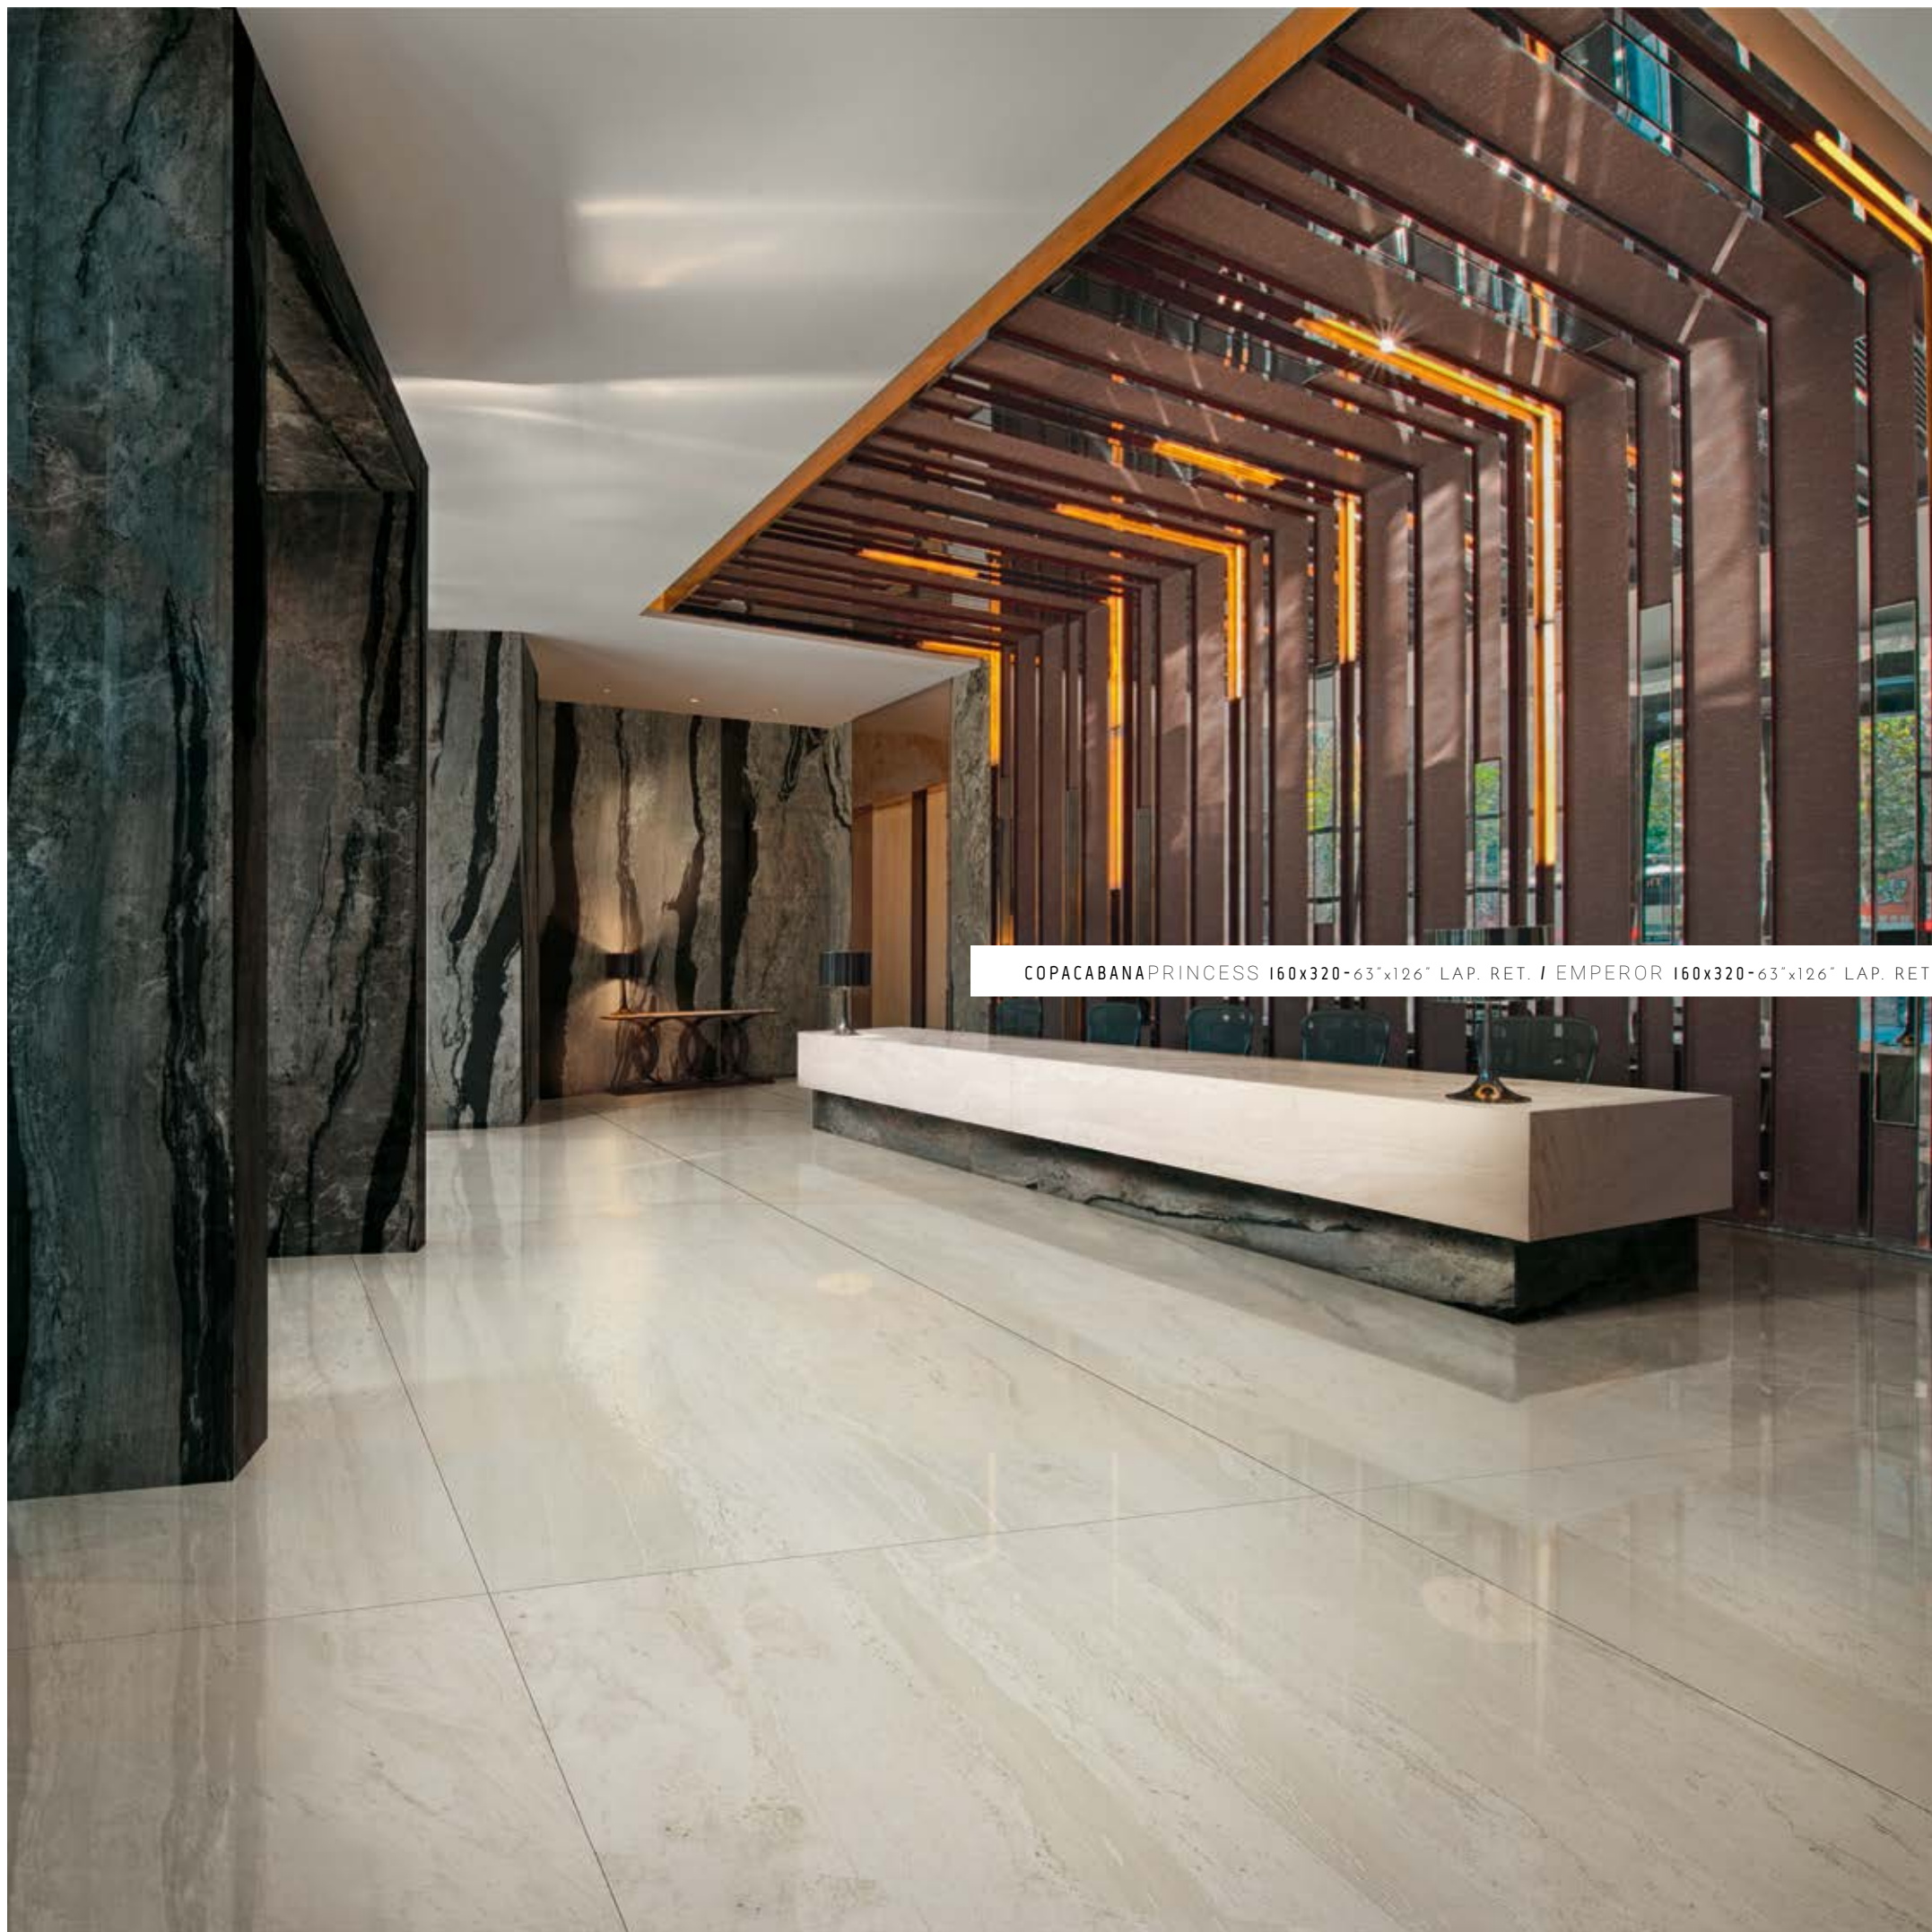

EXTRA
ORDINARY SIZE

C O P A C A B A N A

PRINCESS

DUKE

COPACABANA EMPEROR 120x120 - 48"x48" LAP. RET. . 160x320 - 63"x126" LAP. RET.
PRINCESS 120x120 - 48"x48" LAP. RET.

COPACABANAPRINCESS 160x320-63"x126" LAP. RET. / EMPEROR 160x320-63"x126" LAP. RET.