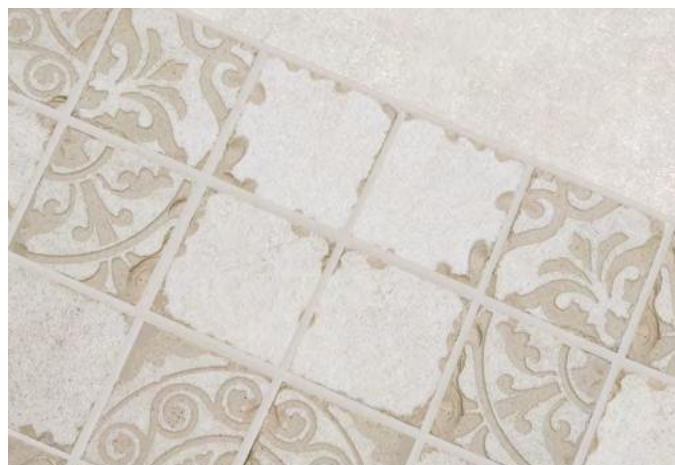

Про Фьюче | Pro Future

РАЗМЕР | SIZE: 60X119,5, 60X60; 30X60

О СЕРИИ | ABOUT THE SERIES: Ещё одна вариация на тему бетона, который прочно закрепился в ряду основных отделочных материалов для современных интерьеров. Керамический гранит «Про Фьюче» представляет бетон в восьми градациях серого. Продукт устойчив к истиранию и подходит для использования в коммерческих помещениях. Интересное дополнение к серии – мозаика с рельефным орнаментальным декором, нанесённым при помощи пескоструйной обработки.

This series is another variation on the concrete aesthetics, deeply entrenched among essential finishing materials for modern interiors. Pro Future offers a perfect set of porcelain gres concrete in 8 colours. The product is resistant to abrasion and is suitable for use in public spaces.

An interesting addition to the series is a mosaic with embossed ornamental decor, applied by sandblasting.

БЕТОН

CONCRETE

ПРО

PRO

ПЕСКОСТРУЙНАЯ ОБРАБОТКА

SANDBLASTING

ДЕКОР | DECOR: