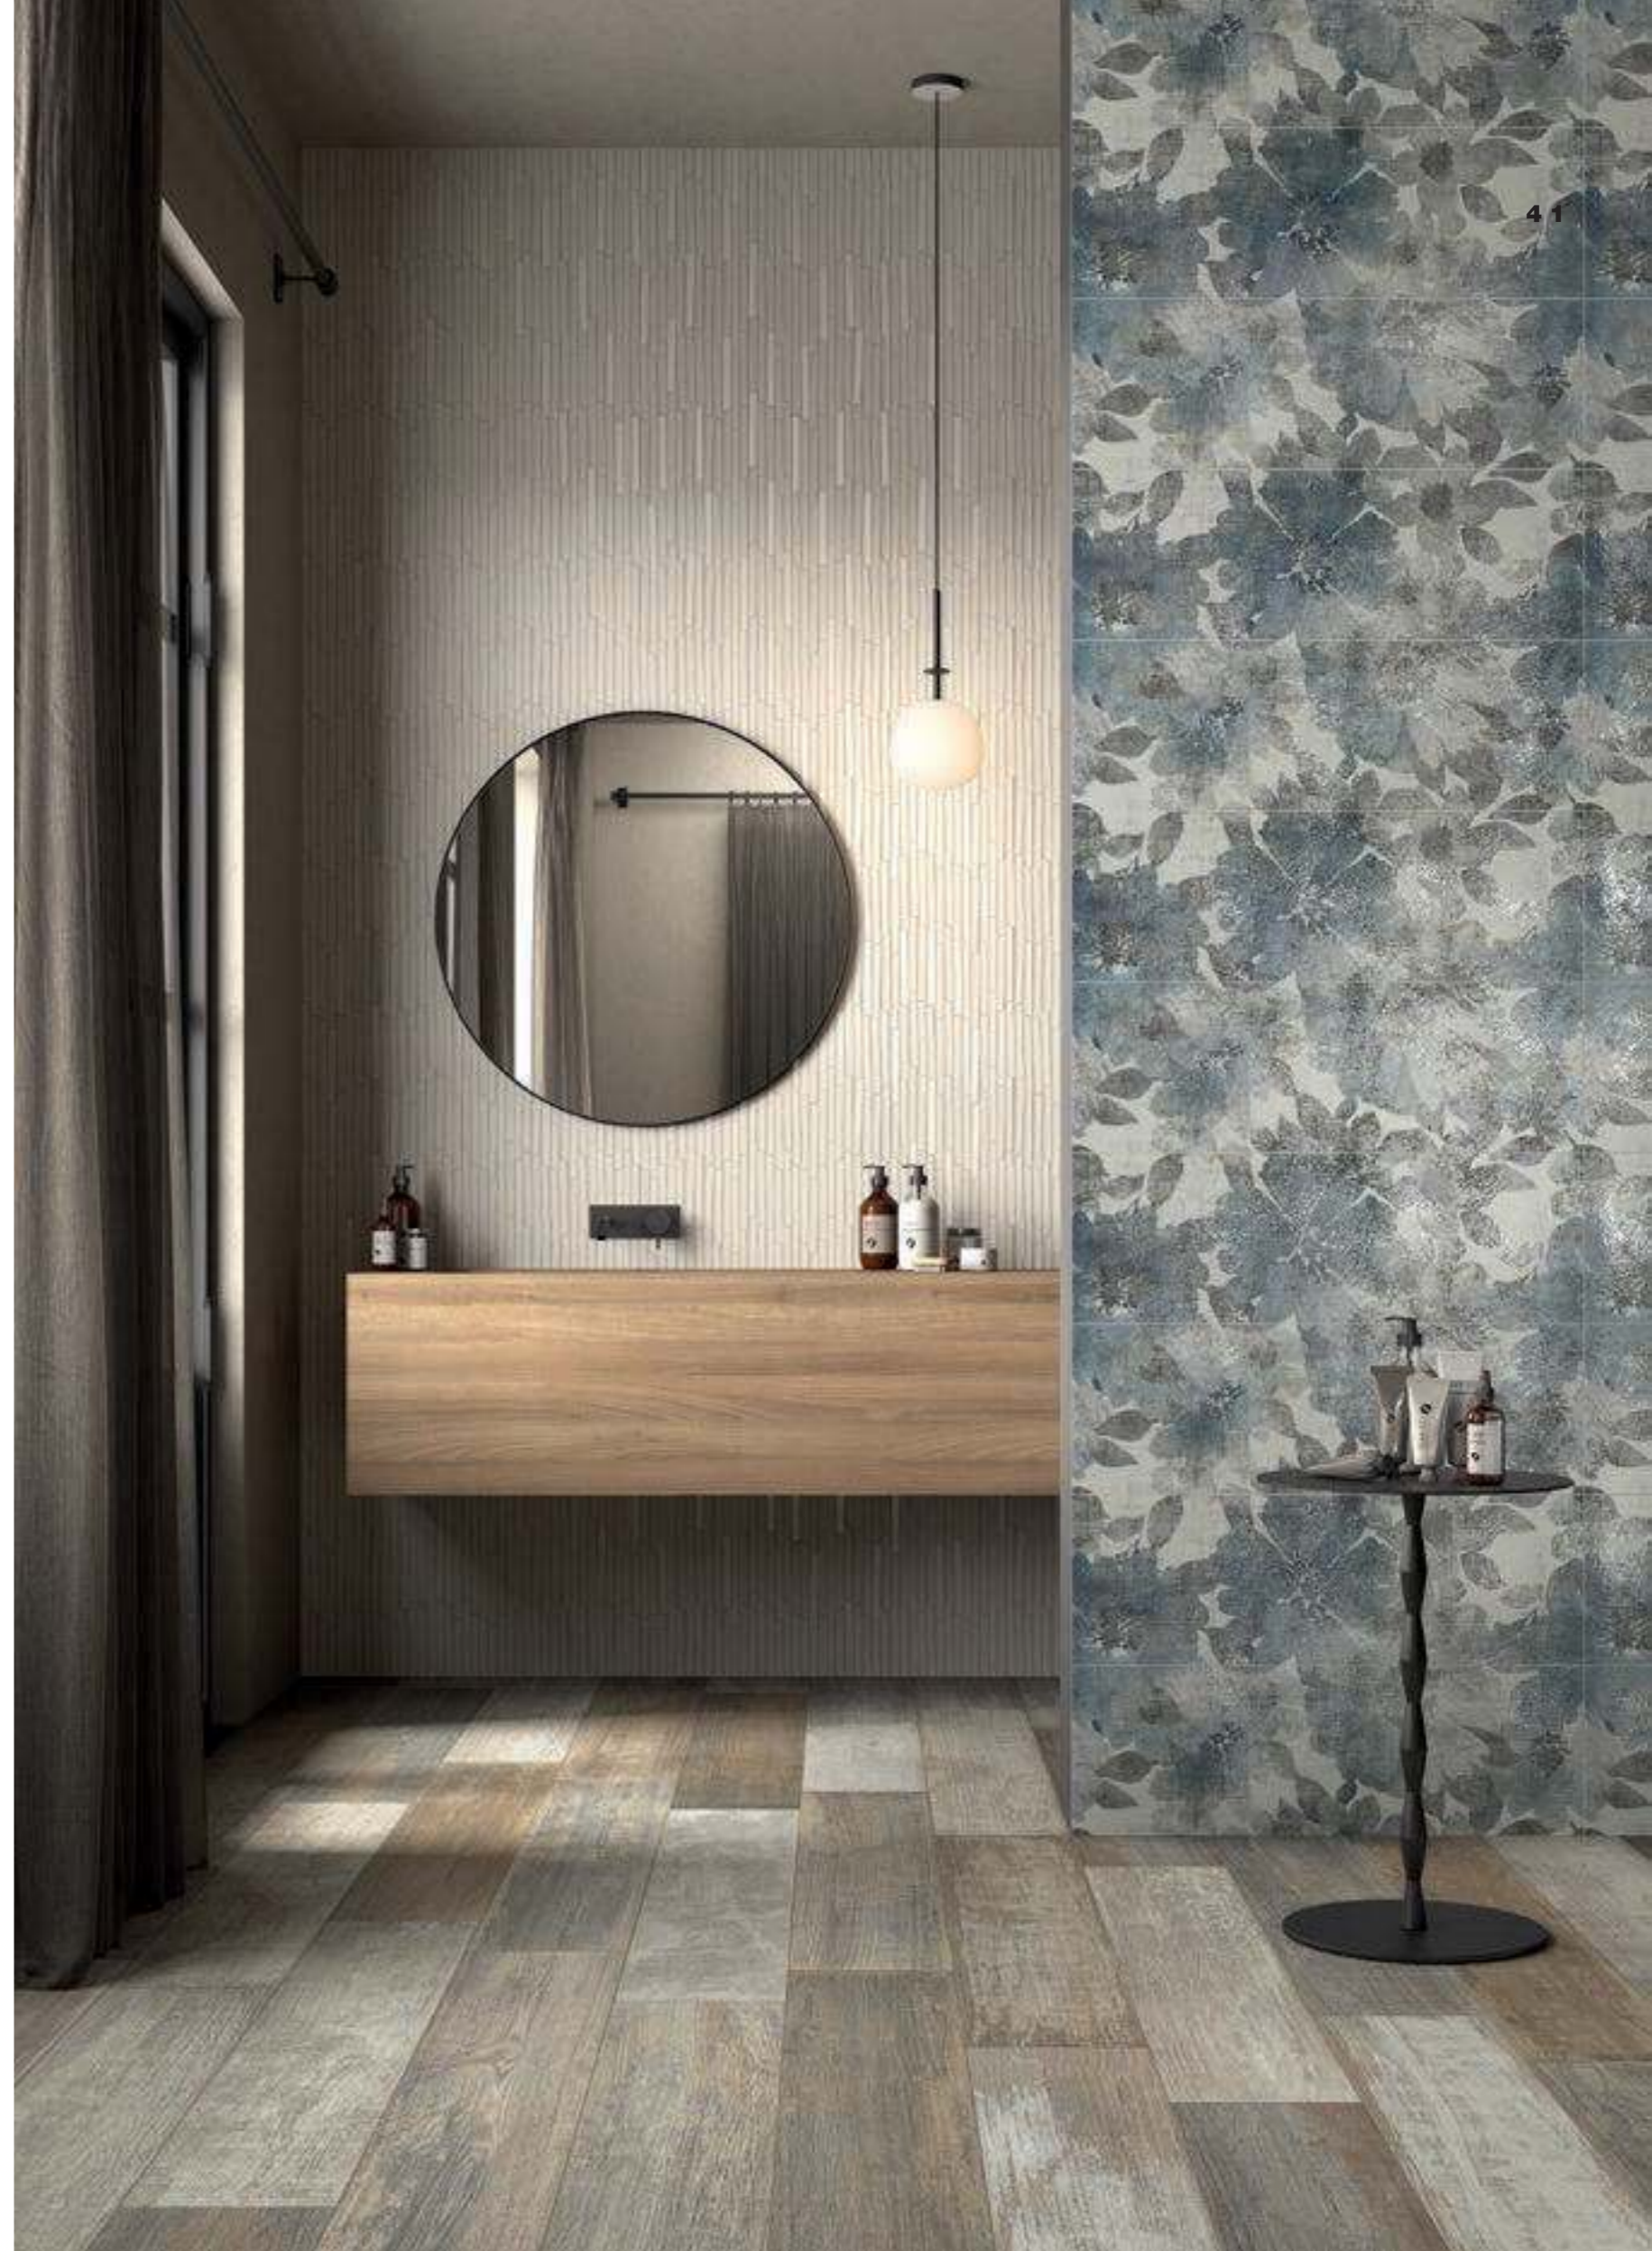

ГРУВ БЛЭНД
GROOVE BLEND
20x120 см

ЭЛЕМЕНТ НЭВЕ МОЗАИКА СТРИП
ELEMENT NEVE MOSAICO STRIP
29,2x31,3 см

ЭЛЕМЕНТ НЭВЕ ВСТАВКА НИНФЕА
ELEMENT NEVE INSERTO NINFEA
25x75 см

41