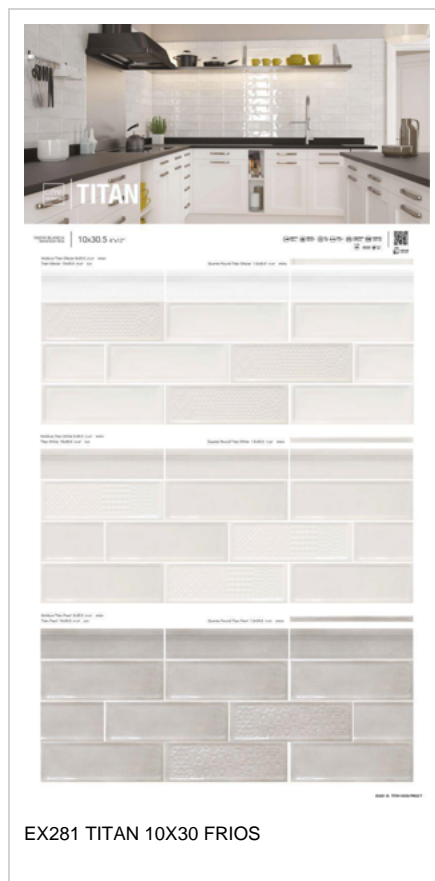

PHOTO GALLERY

BOARDS

This product board for EX277 TITAN 30X90 FRIOS features a top photograph of a modern bathroom with light-colored walls and a wooden vanity. Below the photo are two large rectangular panels showing the tile's appearance: the top panel shows a light beige background with horizontal lines, and the bottom panel shows a slightly darker beige background with horizontal lines. The word 'TITAN' is printed in the top left of the photo, and 'EX277 TITAN 30X90 FRIOS' is printed at the bottom.

This product board for EX278 TITAN 30X90 TITAN DECOR FRIOS features a top photograph of a bathroom vanity with a geometric wall pattern. Below the photo are two large rectangular panels: the top panel shows a solid light blue color, and the bottom panel shows a geometric pattern of triangles in shades of blue, grey, and white. The word 'TITAN' is printed in the top left of the photo, and 'EX278 TITAN 30X90 TITAN DECOR FRIOS' is printed at the bottom.

This product board for EX279 TITAN 30X90 CALIDOS features a top photograph of a bathroom vanity with a light-colored wall. Below the photo is a single large rectangular panel showing a light beige background with horizontal lines. The word 'TITAN' is printed in the top left of the photo, and 'EX279 TITAN 30X90 CALIDOS' is printed at the bottom.