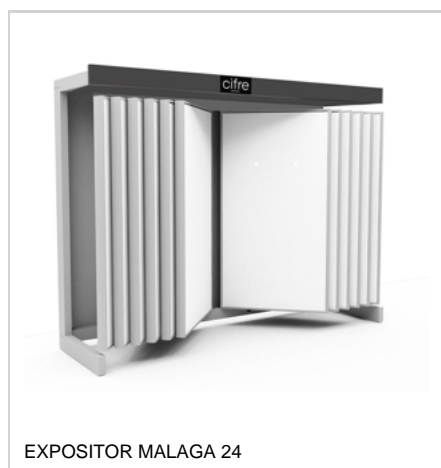

CUNA TOTEM 1PZ

EXPOSITOR MALAGA 24