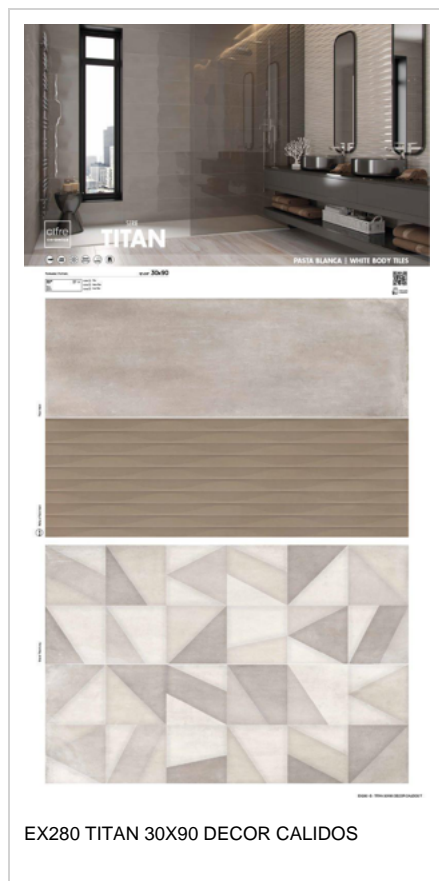

PHOTO GALLERY

BOARDS

This product board for EX277 TITAN 30X90 FRIOS features a top photograph of a modern bathroom with light-colored walls and a wooden vanity. Below the photo are two large rectangular panels showing the tile's appearance: the top panel shows a light beige background with horizontal lines, and the bottom panel shows a slightly darker beige background with horizontal lines. The word 'TITAN' is printed in the top left of the photo, and 'EX277 TITAN 30X90 FRIOS' is printed at the bottom.

This product board for EX278 TITAN 30X90 TITAN DECOR FRIOS features a top photograph of a bathroom vanity with a geometric wall pattern. Below the photo are two large rectangular panels: the top panel shows a solid light blue color, and the bottom panel shows a geometric pattern of triangles in shades of blue, grey, and white. The word 'TITAN' is printed in the top left of the photo, and 'EX278 TITAN 30X90 TITAN DECOR FRIOS' is printed at the bottom.

This product board for EX279 TITAN 30X90 CALIDOS features a top photograph of a bathroom vanity with a light-colored wall. Below the photo is a single large rectangular panel showing a light beige background with horizontal lines. The word 'TITAN' is printed in the top left of the photo, and 'EX279 TITAN 30X90 CALIDOS' is printed at the bottom.