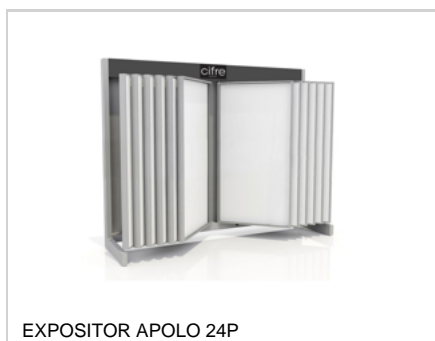

This product board for EX279 TITAN 30X90 CALIDOS features a top photograph of a bathroom vanity with a light-colored wall. Below the photo is a single large rectangular panel showing a light beige background with horizontal lines. The word 'TITAN' is printed in the top left of the photo, and 'EX279 TITAN 30X90 CALIDOS' is printed at the bottom.

CUNA 30X90

POOLSHARE 15P+2P

CUNA METALICA

CUNA TOTEM 1PZ

EXPOSITOR APOLO 24P

EXPOSITOR APOLO 24p luz

EXPOSITOR MALAGA 24

PACKING