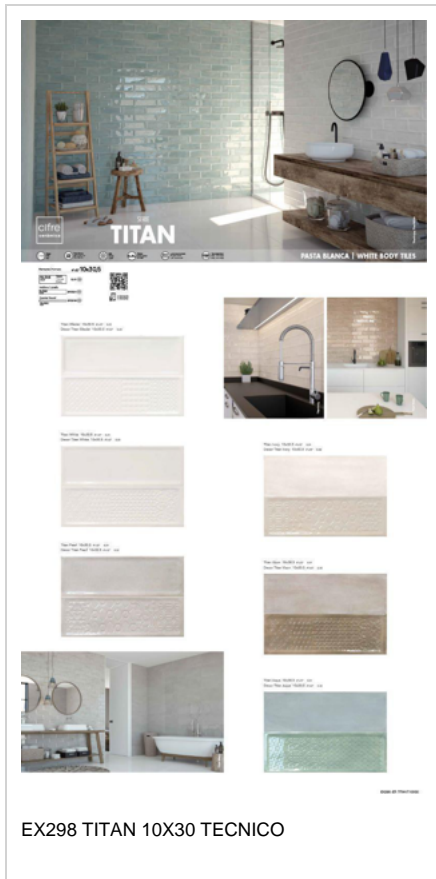

PHOTO GALLERY

BOARDS

This product board for EX277 TITAN 30X90 FRIOS features a top photograph of a modern bathroom with light-colored walls and a wooden vanity. Below the photo are two large rectangular panels showing the tile's appearance: the top panel shows a light beige background with horizontal lines, and the bottom panel shows a slightly darker beige background with horizontal lines. The word 'TITAN' is printed in the top left of the photo, and 'EX277 TITAN 30X90 FRIOS' is printed at the bottom.

This product board for EX278 TITAN 30X90 TITAN DECOR FRIOS features a top photograph of a bathroom vanity with a geometric wall pattern. Below the photo are two large rectangular panels: the top panel shows a solid light blue color, and the bottom panel shows a geometric pattern of triangles in shades of blue, grey, and white. The word 'TITAN' is printed in the top left of the photo, and 'EX278 TITAN 30X90 TITAN DECOR FRIOS' is printed at the bottom.

This product board for EX279 TITAN 30X90 CALIDOS features a top photograph of a bathroom vanity with a light-colored wall. Below the photo is a single large rectangular panel showing a light beige background with horizontal lines. The word 'TITAN' is printed in the top left of the photo, and 'EX279 TITAN 30X90 CALIDOS' is printed at the bottom.