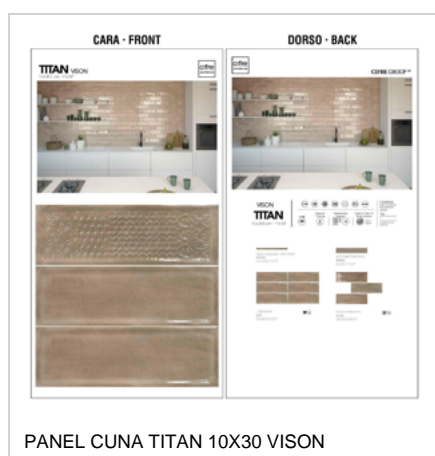

PANEL CUNA TITAN 10X30 VISON