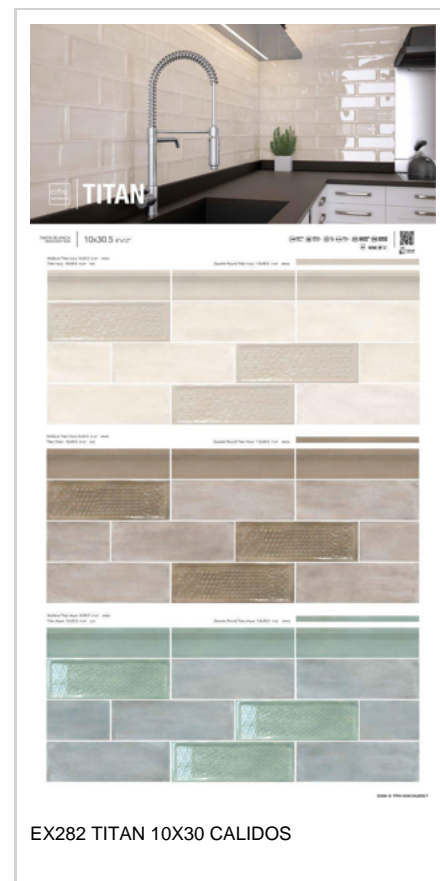

PHOTO GALLERY

BOARDS

This product board for EX277 TITAN 30X90 FRIOS features a top photograph of a modern bathroom with light-colored walls and a wooden vanity. Below the photo are two large rectangular panels showing the tile's appearance: the top panel shows a light beige background with horizontal lines, and the bottom panel shows a slightly darker beige background with horizontal lines. The word 'TITAN' is printed in the top left of the photo, and 'EX277 TITAN 30X90 FRIOS' is printed at the bottom.

This product board for EX278 TITAN 30X90 TITAN DECOR FRIOS features a top photograph of a bathroom vanity with a geometric wall pattern. Below the photo are two large rectangular panels: the top panel shows a solid light blue color, and the bottom panel shows a geometric pattern of triangles in shades of blue, grey, and white. The word 'TITAN' is printed in the top left of the photo, and 'EX278 TITAN 30X90 TITAN DECOR FRIOS' is printed at the bottom.

This product board for EX279 TITAN 30X90 CALIDOS features a top photograph of a bathroom vanity with a light-colored wall. Below the photo is a single large rectangular panel showing a light beige background with horizontal lines. The word 'TITAN' is printed in the top left of the photo, and 'EX279 TITAN 30X90 CALIDOS' is printed at the bottom.