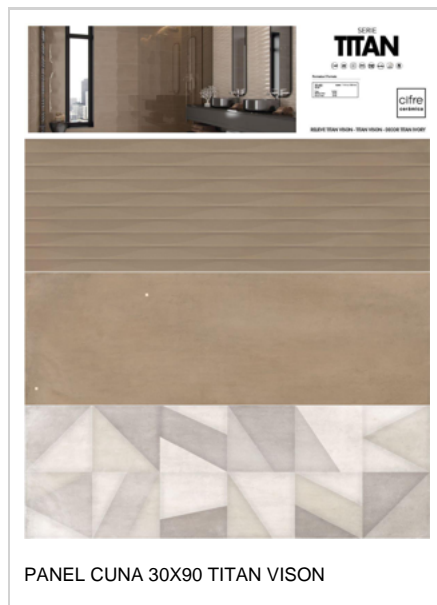

PANEL CUNA TITAN 10X30 GLACIAR