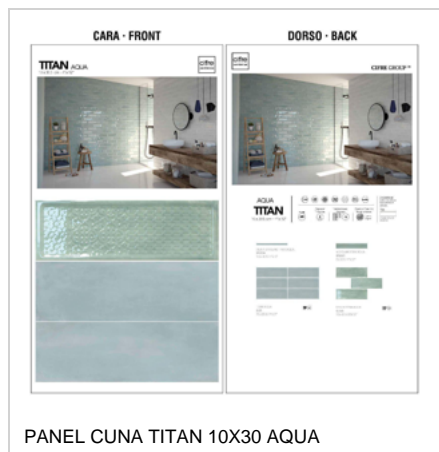

PHOTO GALLERY

BOARDS

This product board for EX277 TITAN 30X90 FRIOS features a top photograph of a modern bathroom with light-colored walls and a wooden vanity. Below the photo are two large rectangular panels showing the tile's appearance: the top panel shows a light beige background with horizontal lines, and the bottom panel shows a slightly darker beige background with horizontal lines. The word 'TITAN' is printed in the top left of the photo, and 'EX277 TITAN 30X90 FRIOS' is printed at the bottom.

This product board for EX278 TITAN 30X90 TITAN DECOR FRIOS features a top photograph of a bathroom vanity with a geometric wall pattern. Below the photo are two large rectangular panels: the top panel shows a solid light blue color, and the bottom panel shows a geometric pattern of triangles in shades of blue, grey, and white. The word 'TITAN' is printed in the top left of the photo, and 'EX278 TITAN 30X90 TITAN DECOR FRIOS' is printed at the bottom.

This product board for EX279 TITAN 30X90 CALIDOS features a top photograph of a bathroom vanity with a light-colored wall. Below the photo is a single large rectangular panel showing a light beige background with horizontal lines. The word 'TITAN' is printed in the top left of the photo, and 'EX279 TITAN 30X90 CALIDOS' is printed at the bottom.