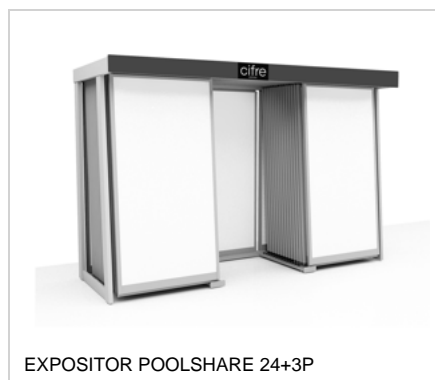

PHOTO GALLERY

BOARDS

DISPLAYS

EXPOSITOR MALAGA 24

EXPOSITOR ATLANTIS 24

PACKING

Size	units/box	m ² /box	kg/box	boxes/pallet	m ² /pallet	kg/pallet
20x20 (8"x8")	26	1.04	18.92	72	74.88	1362.00

WARNING Packaging details. These details are only for guidance purposes. The contents may vary. Please contact our sales representatives for precise details