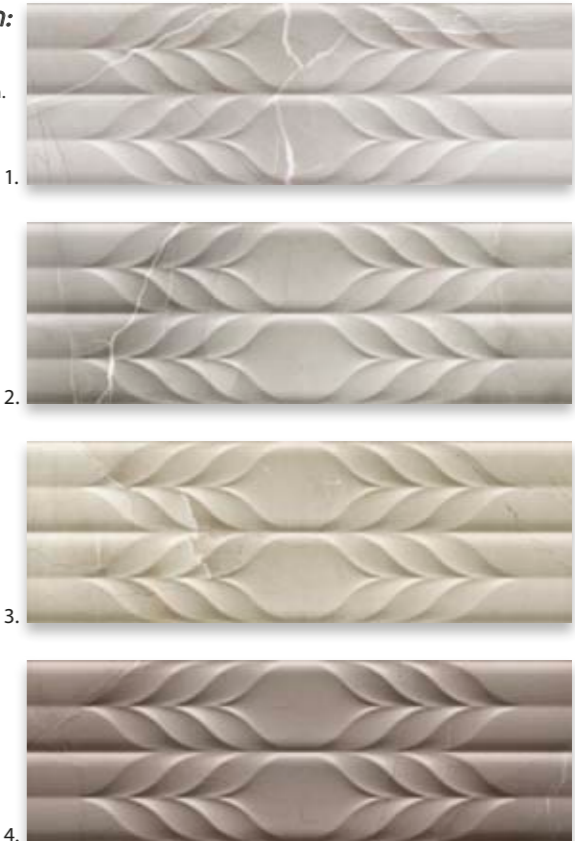

## Decoración · Decoration:

1. Passion R90 Twin ice, 30x90 cm.
2. Passion R90 Twin grey, 30x90 cm.
3. Passion R90 Twin champagne, 30x90 cm.
4. Passion R90 Twin taupe, 30x90 cm.

1.

2.

3.

4.

*Detail: Wall: White body 30x90cm : Ice*

El formato 30x90 pasta blanca rectificado, apto para colocar tanto horizontal como verticalmente, presenta interesantes opciones de decoración. Una muestra de ello es el relieve decorativo TWIN, con el que podremos crear zocoladas si colocamos la pieza en vertical o crear muros con efectos 3D, si elegimos colocar la pieza horizontalmente.

*The 30 x 90 rectified white tiled format, suitable for both horizontal and vertical installation, brings us a number of interesting decoration options. An example of this is the decorative TWIN embossing, with which we can create zocoladas if we tile the piece vertically or create walls with a 3-D effect if we tile the piece horizontally.*

Los formatos 45x90 y 60x60 ambos porcelánicos rectificadas y lapados desprenden un efecto brillo sobre brillo, creando así espacios llenos de luz, elegancia y diseño.

*The veins are the protagonists in this type of marble, and for this reason they are strengthened in this collection through the use of digital printing new technologies, providing this series with a distinctive gloss finish. The range of colours comes in four tones, Ice, Champagne, Grey and Taupe. They all come in three formats, 45 x 90, 60 x 60 and 30 x 90. The 45 x 90 and 60 x 60 formats are both rectified and lapatto porcelain tiles with a shine on shine effect, helping to create surroundings that are full of light, elegant and with a designer touch.*