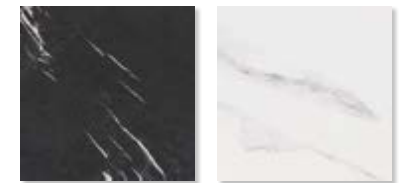

CARONTE BLACK DELTA WHITE