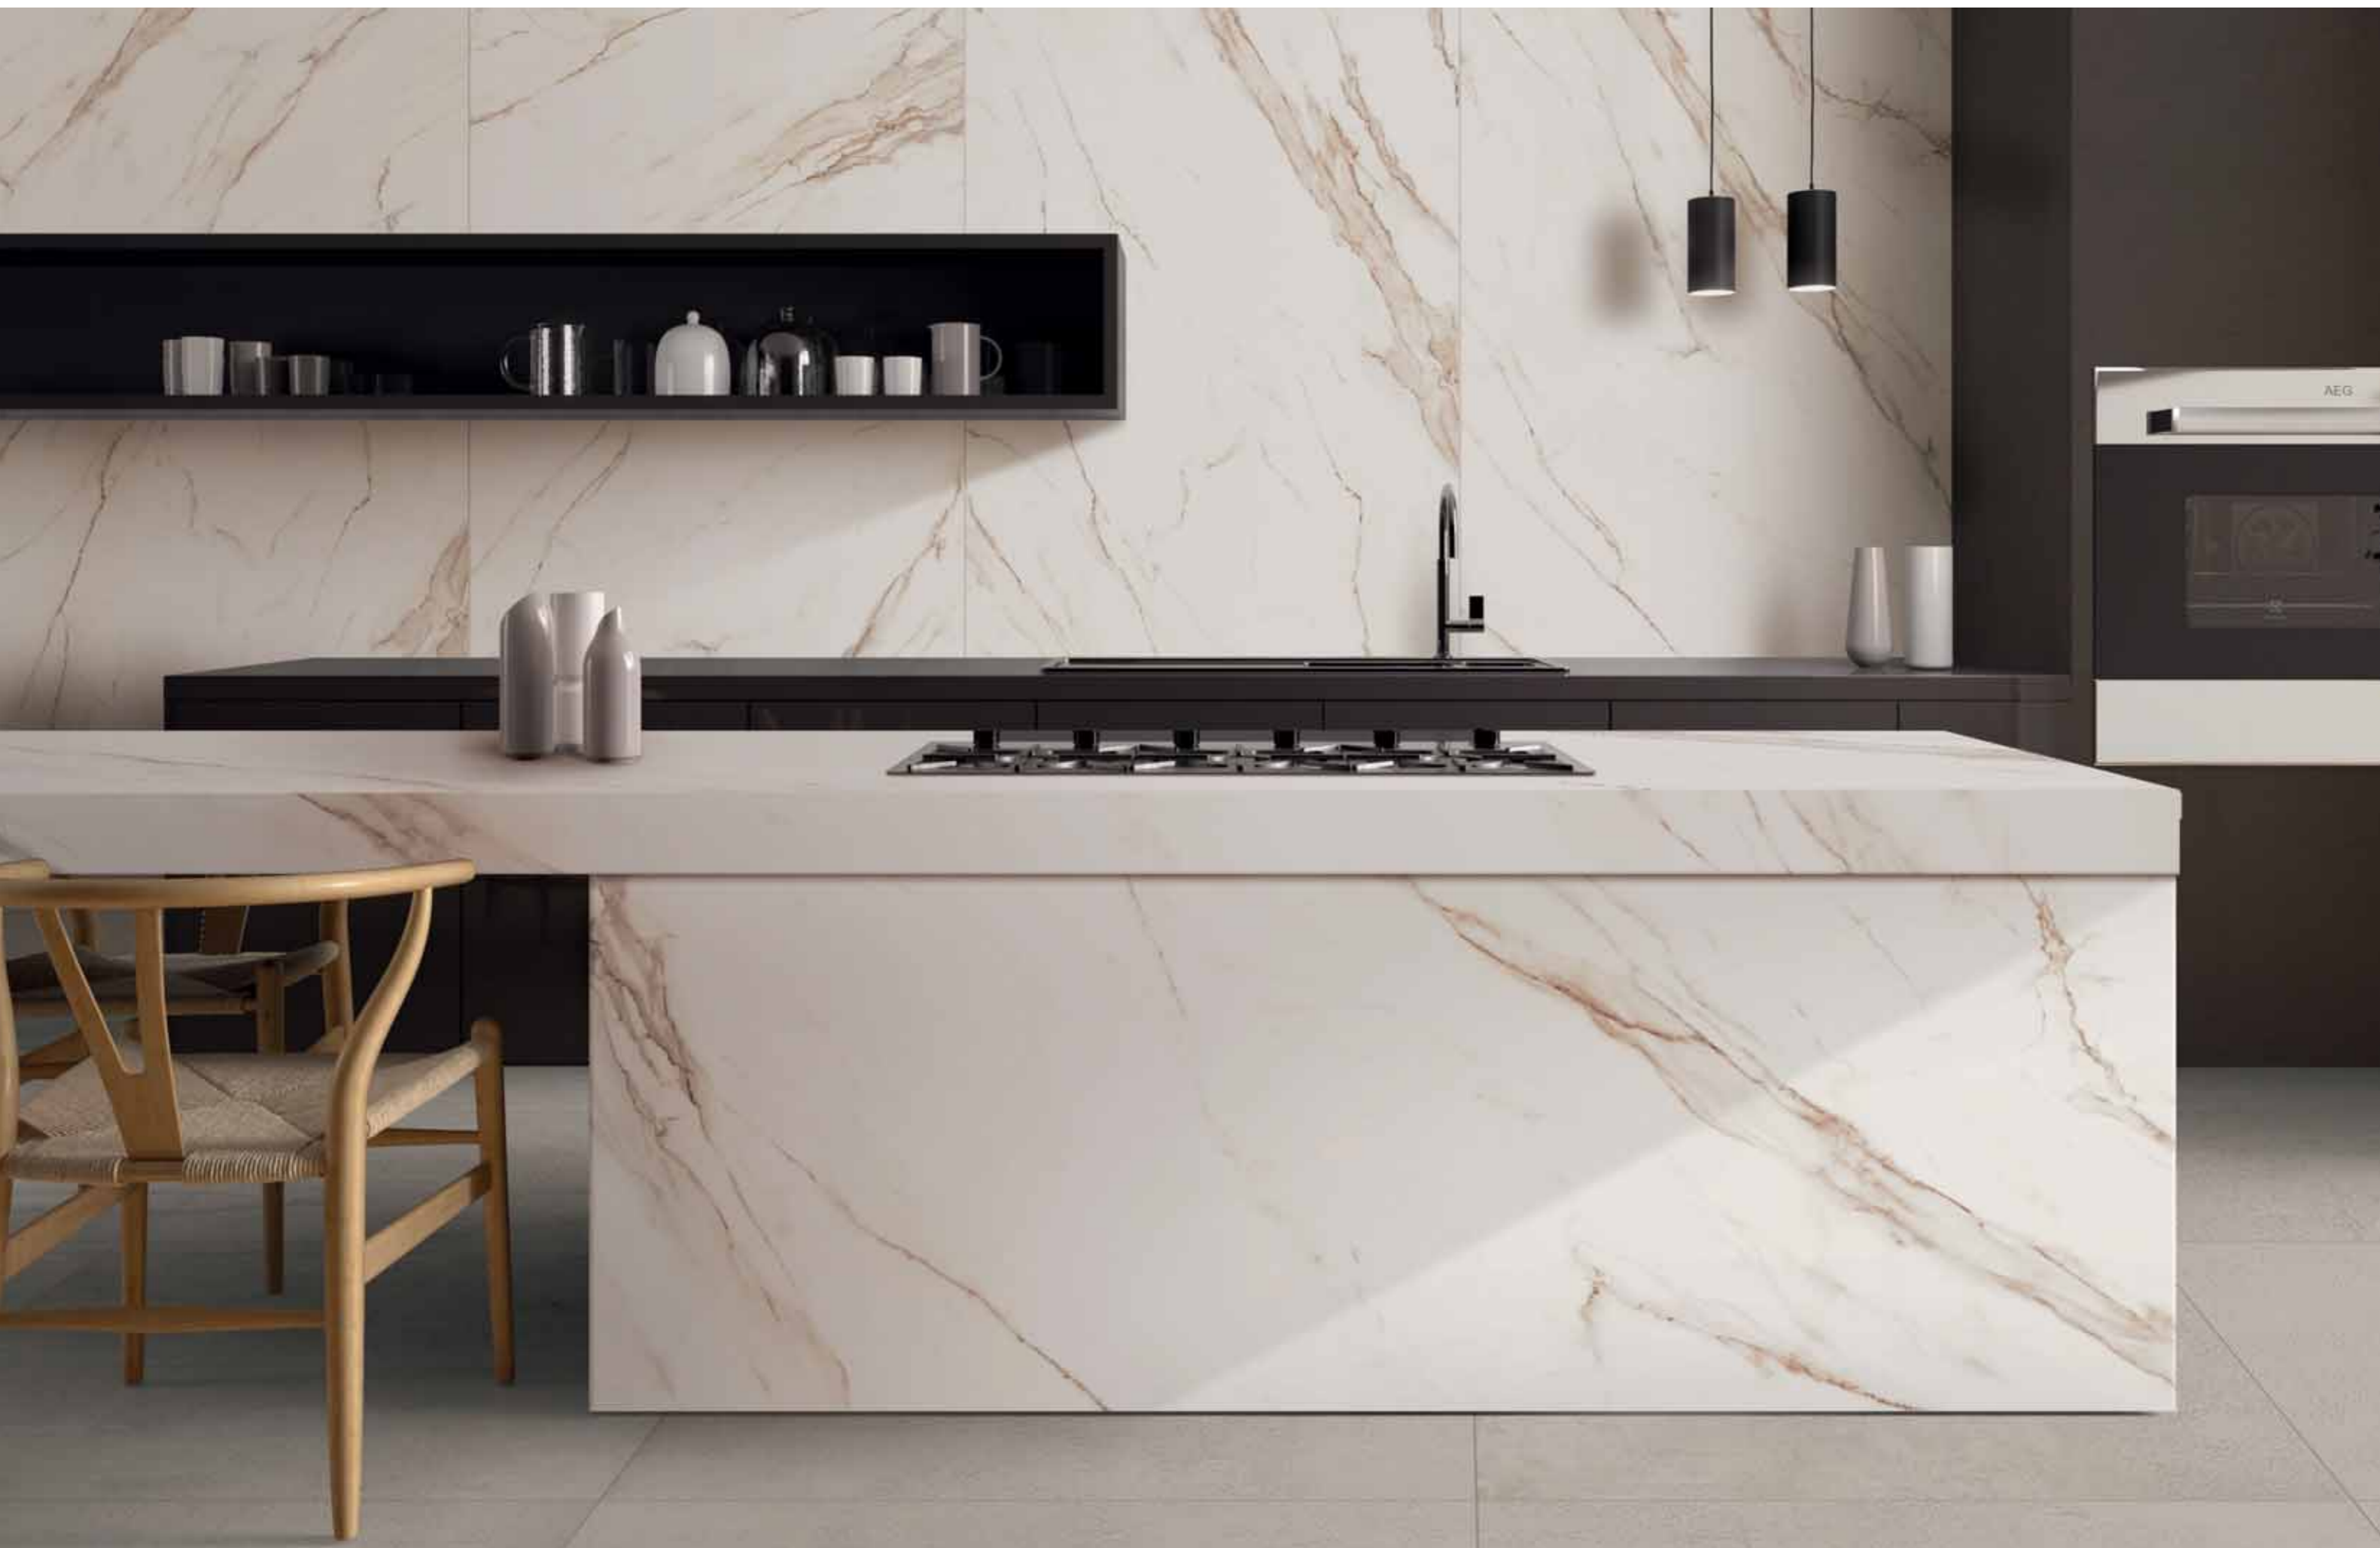

SENSI UP

CALACATTA GOLD

floor
ECO CHIC
AVANA
20x120

wall
SENSI UP
CALACATTA GOLD LUX
120x280

floor
SENSI UP
CALACATTA GOLD LUX
120x120

wall and volume
SENSI UP
CALACATTA GOLD LUX
120x280, 160x320

floor
CROSSROAD CHALK
SAND
120x120