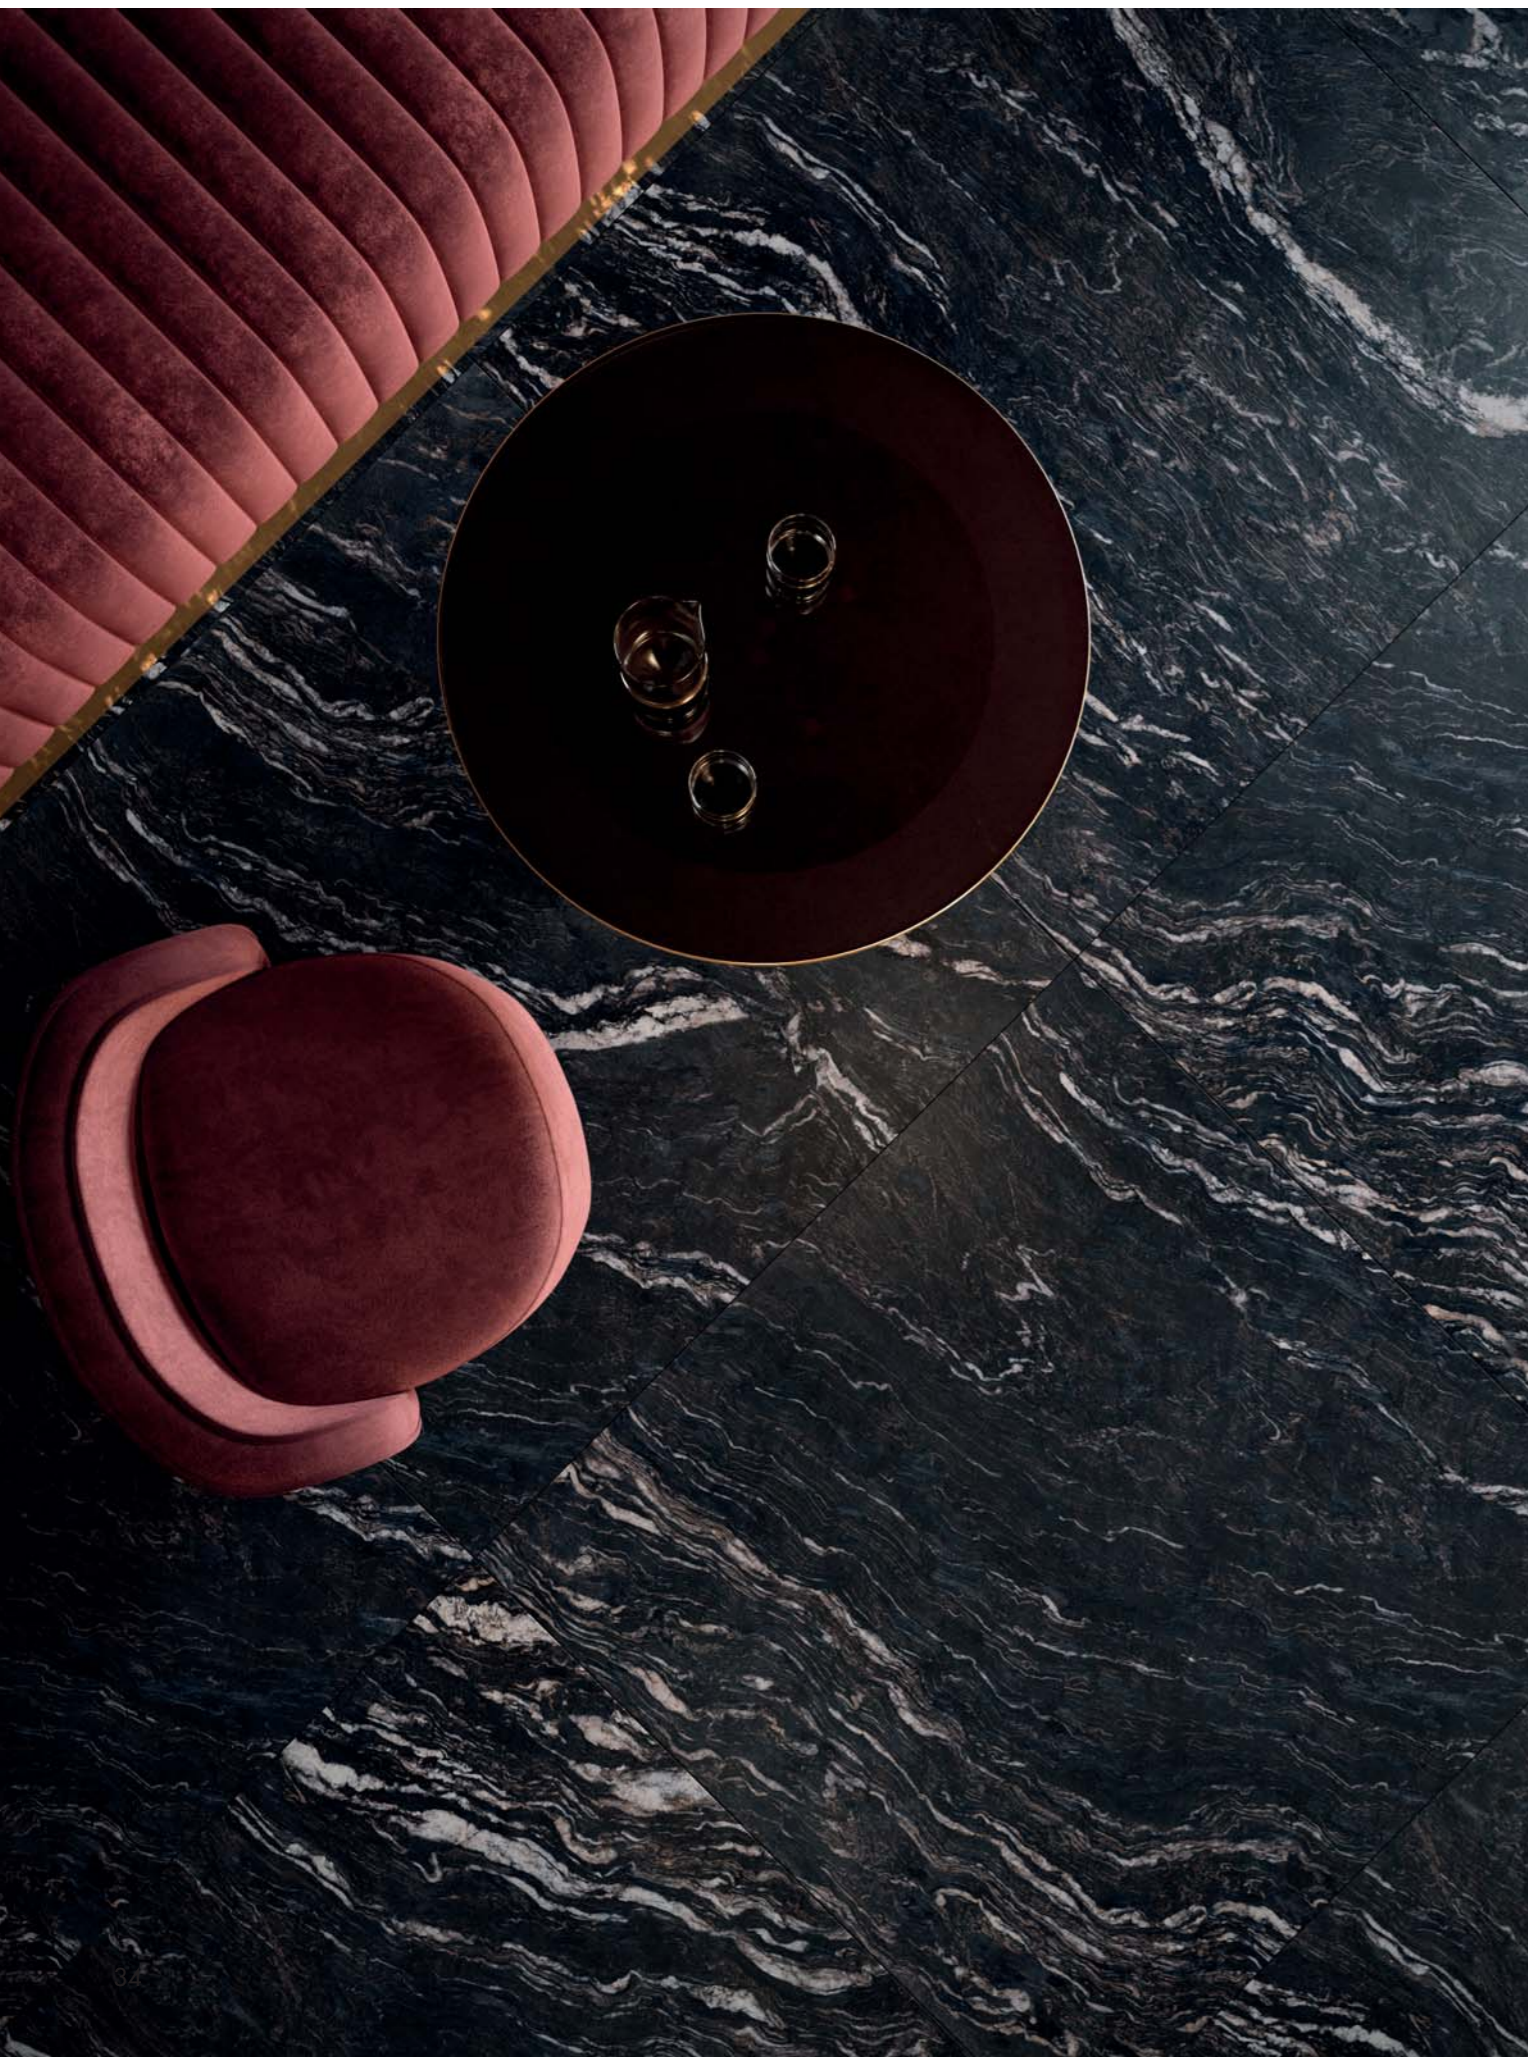

wall
SENSI GEMS TITANIUM BLACK 120x280 SOFT
WIDE & STYLE RAINBOW LAMPONE 120x280 rett.

floor
SENSI GEMS TITANIUM BLACK 120x120 rett.