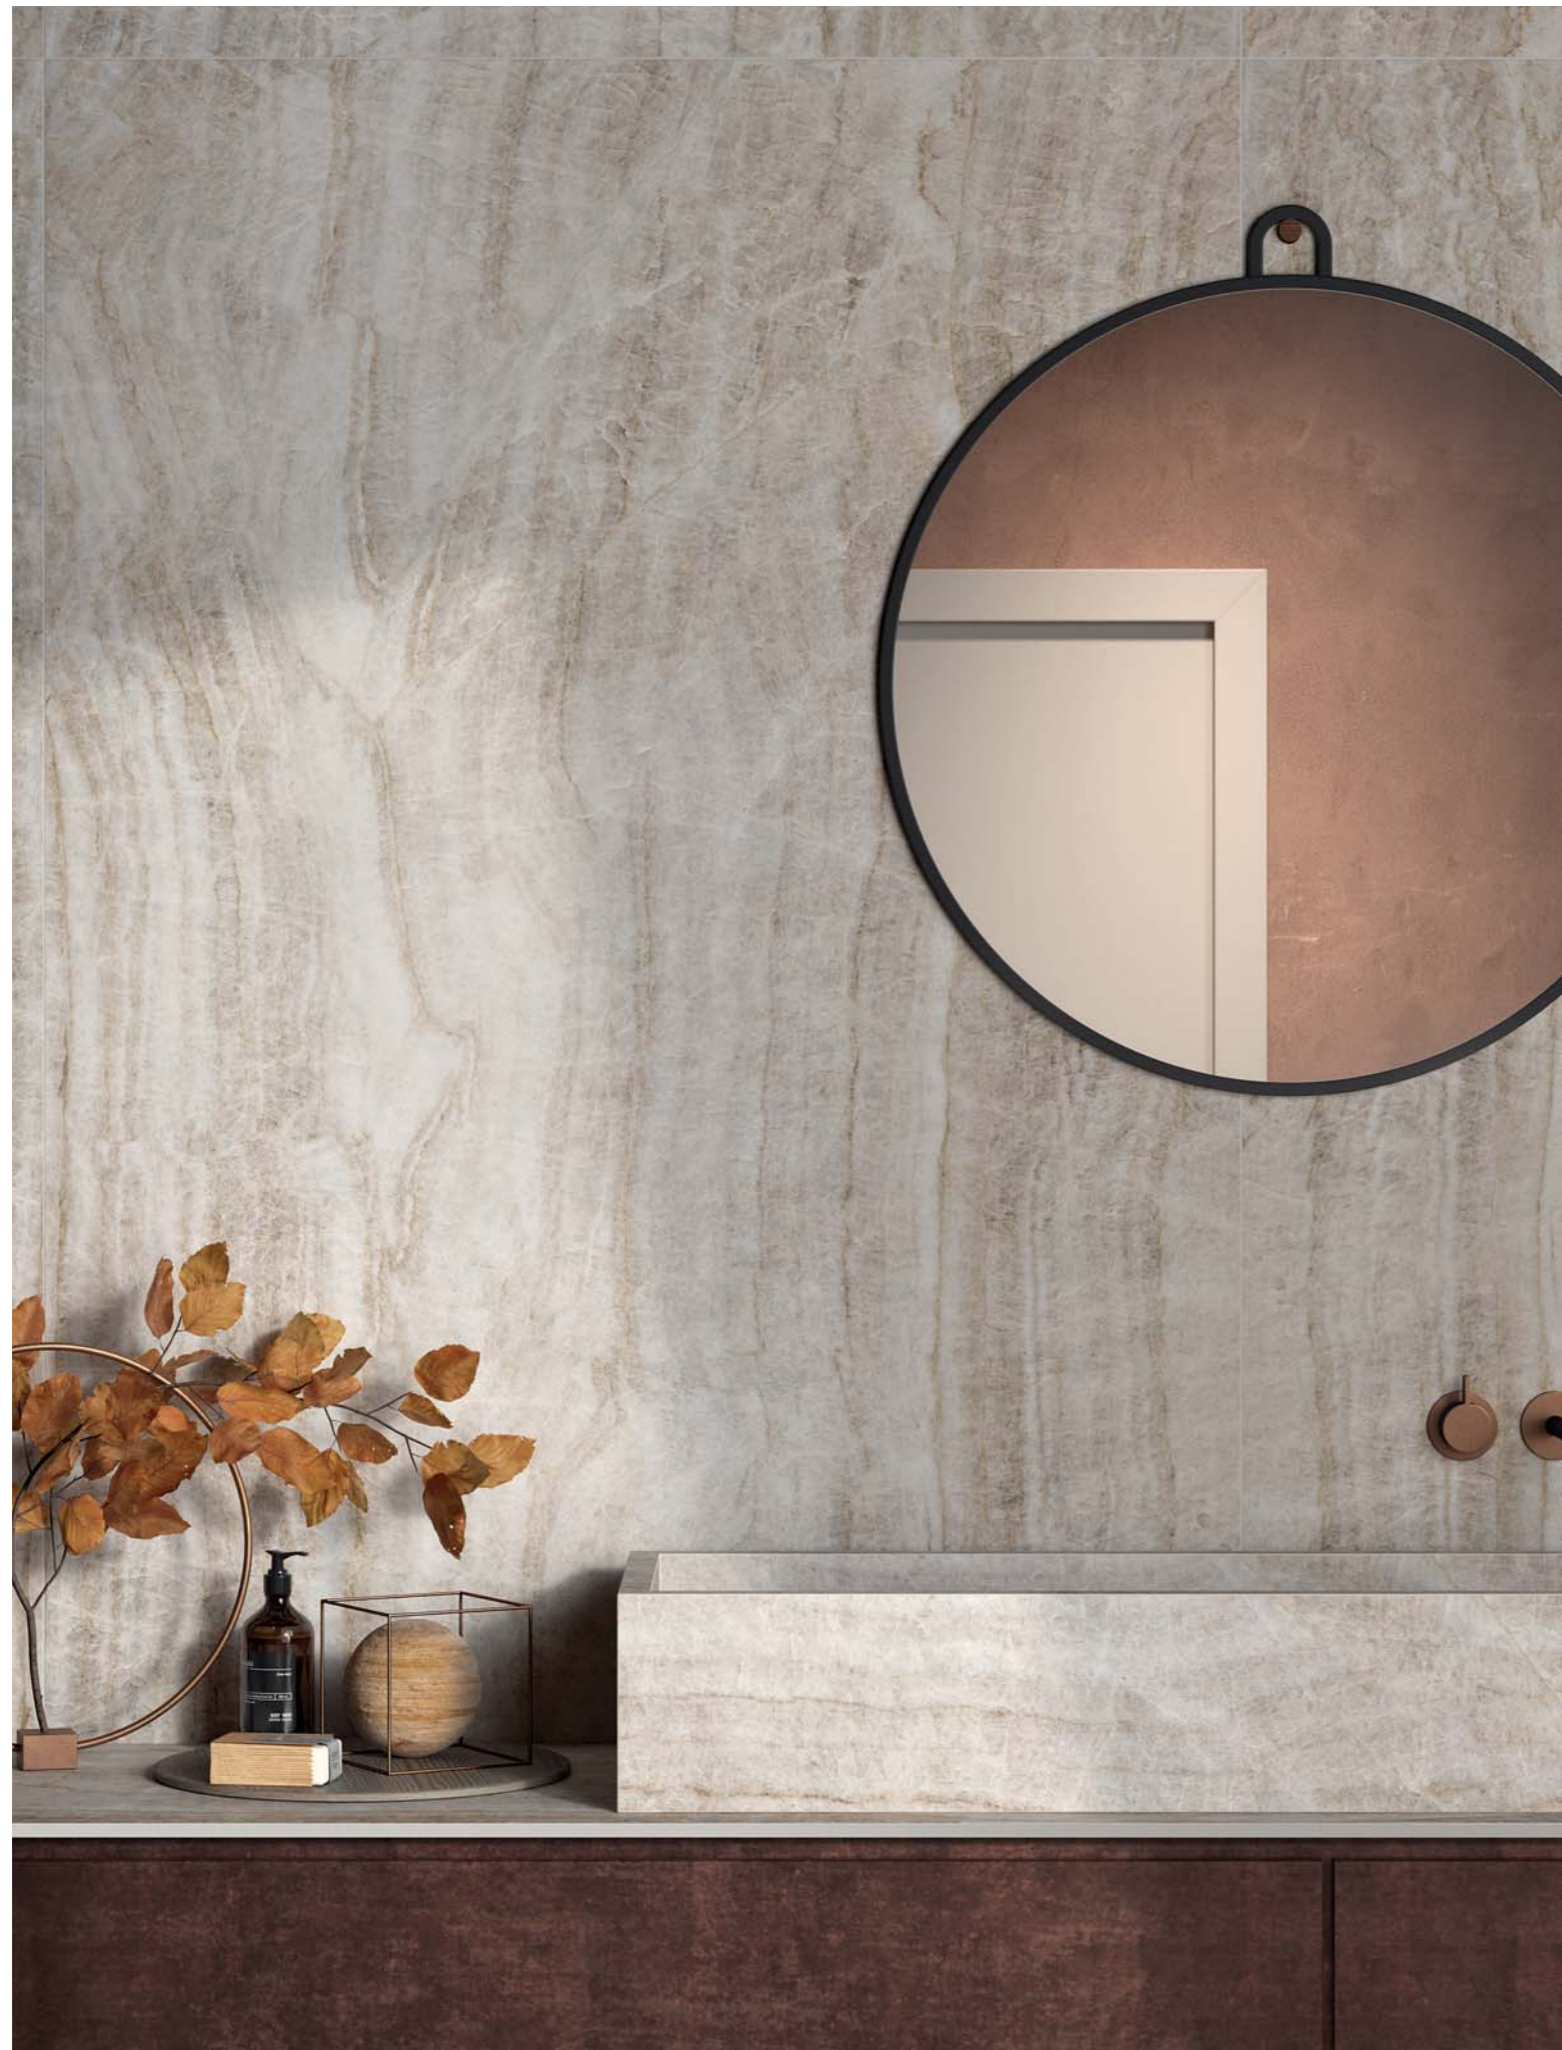

TAJ MAHAL

CRYSTAL

ICEBERG

TITANIUM BLACK

TAJ MAHAL

floor
SENSI GEMS TAJ MAHAL 60x120 LUX

floor
SENSI GEMS TAJ MAHAL 60x120 LUX

wall
ABKSTONE TAJ MAHAL SOFT 12 mm
floor
BLEND DOTS TAUPE 90x90 rett.