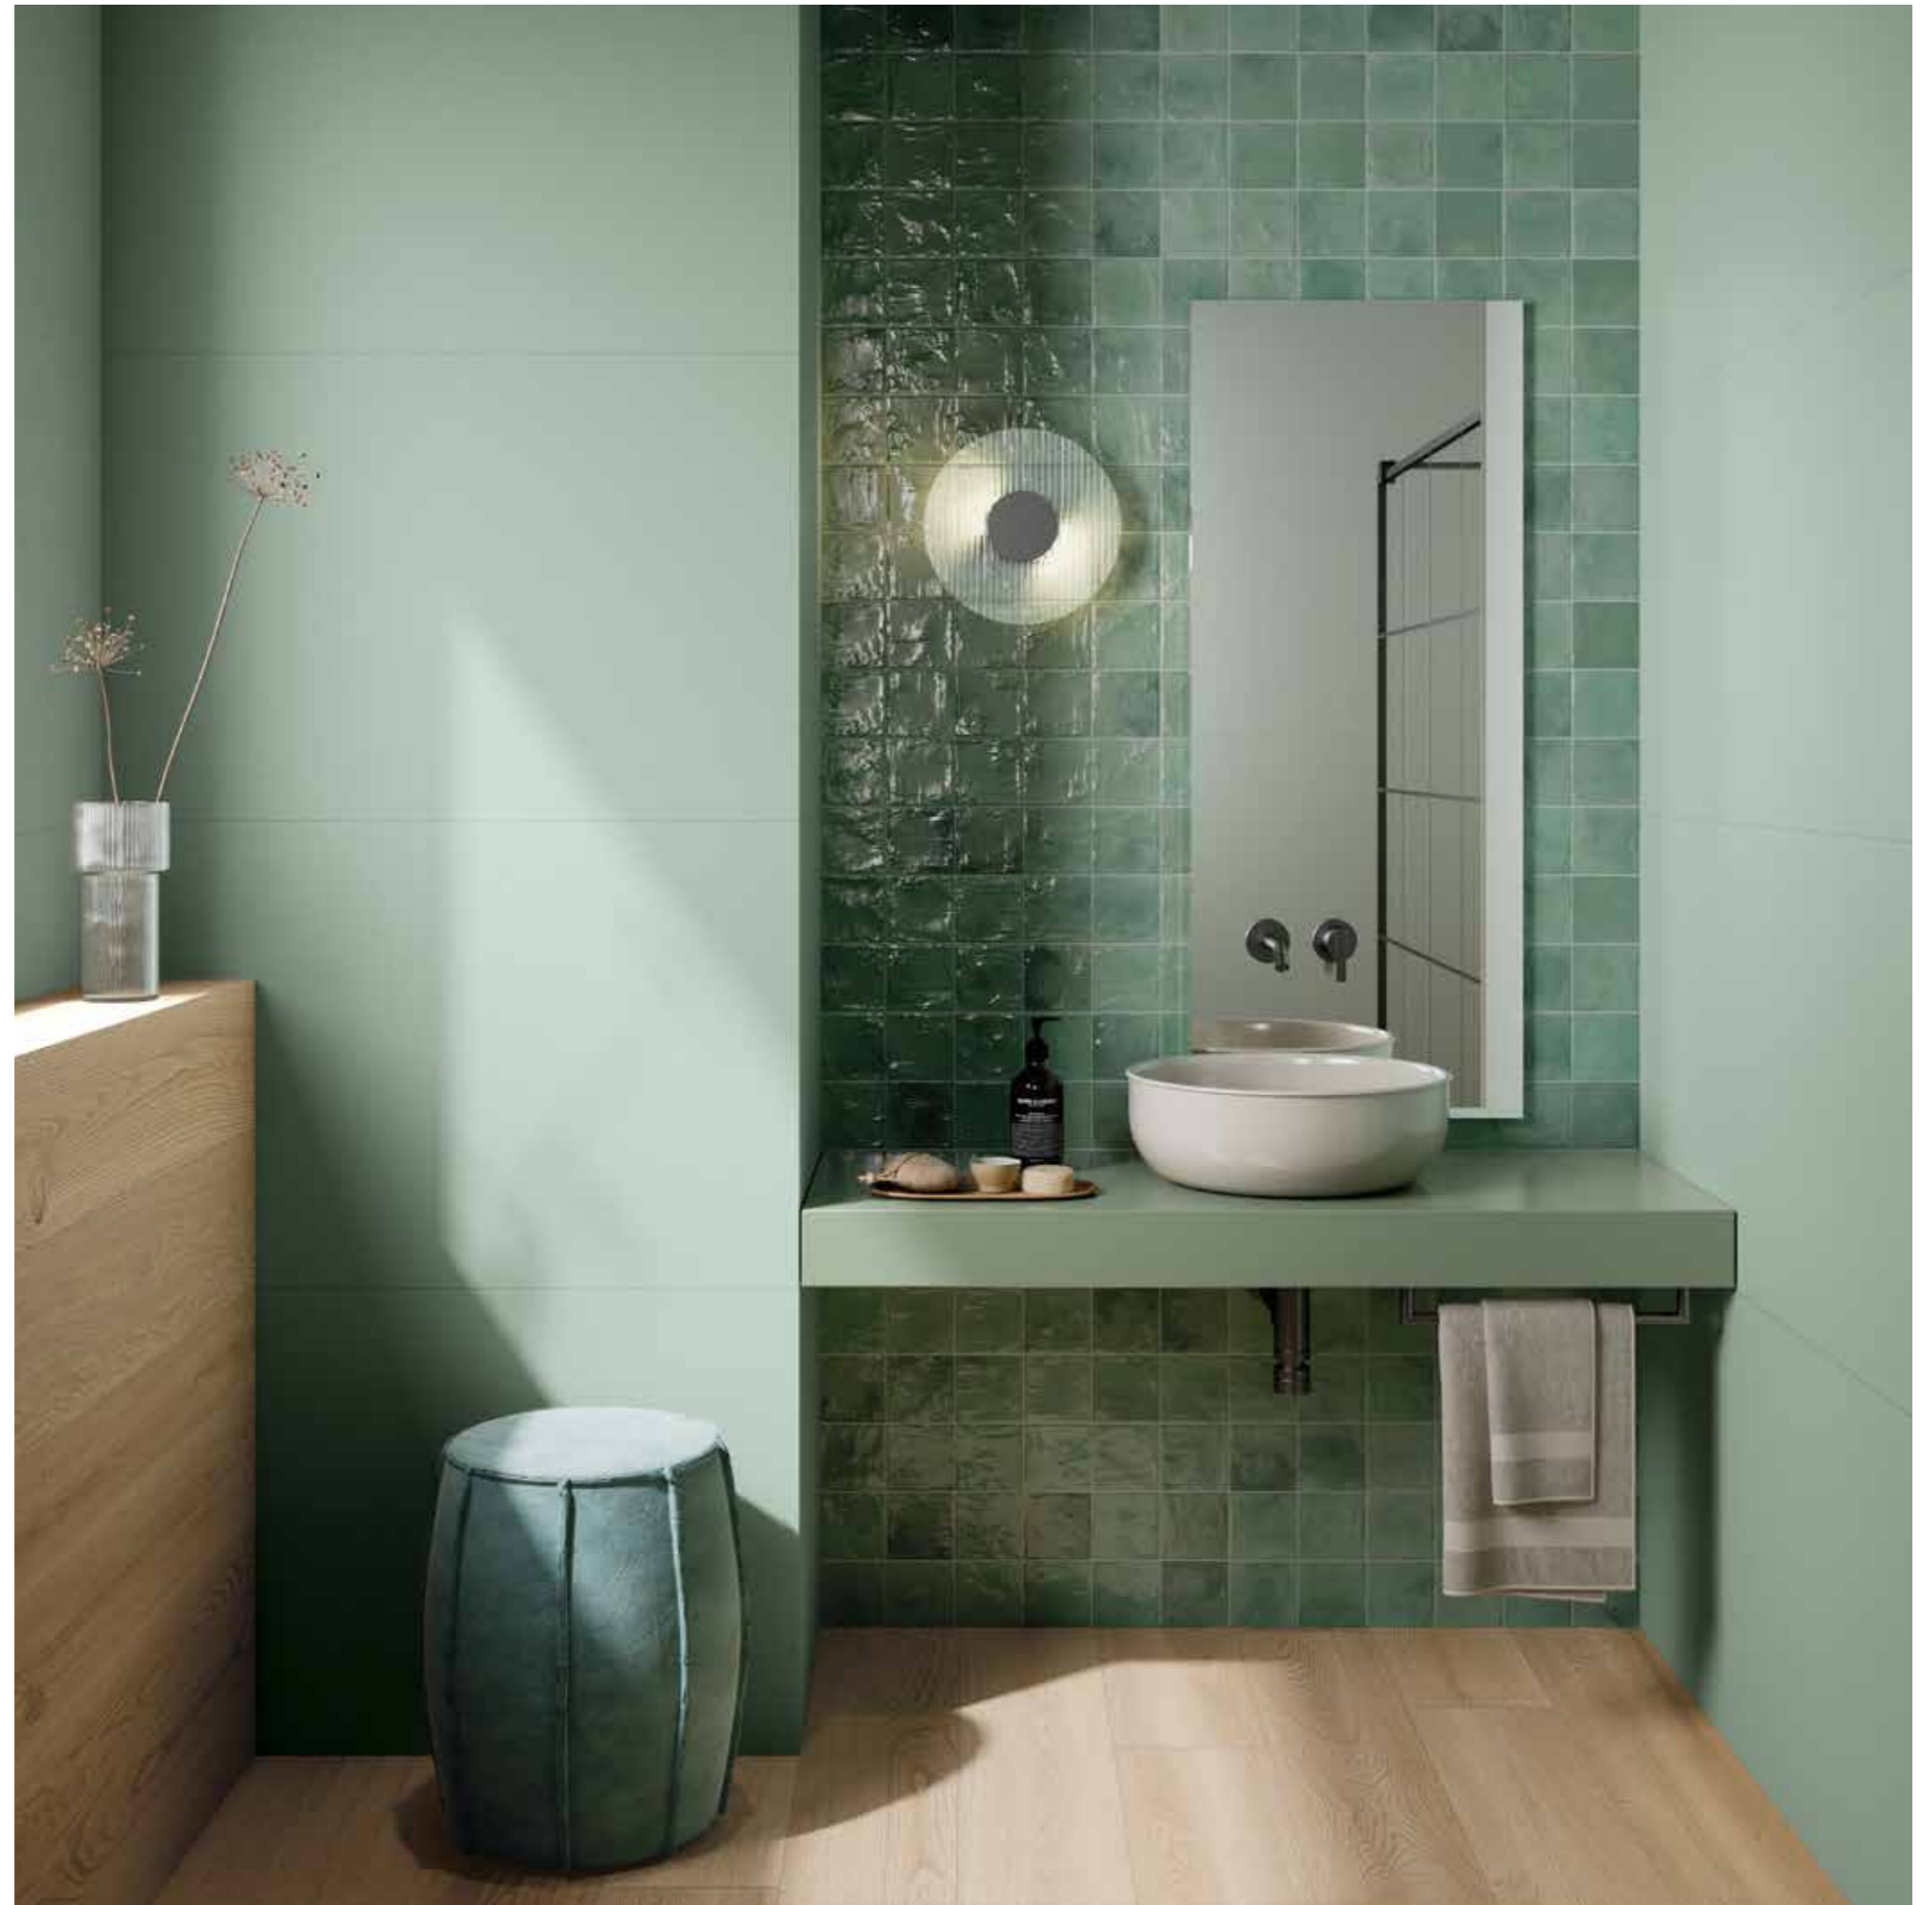

wall
SAGE 10x10
WIDE&STYLE MINI MINT 60x120

floor
POETRY WOOD GOLD 20x120