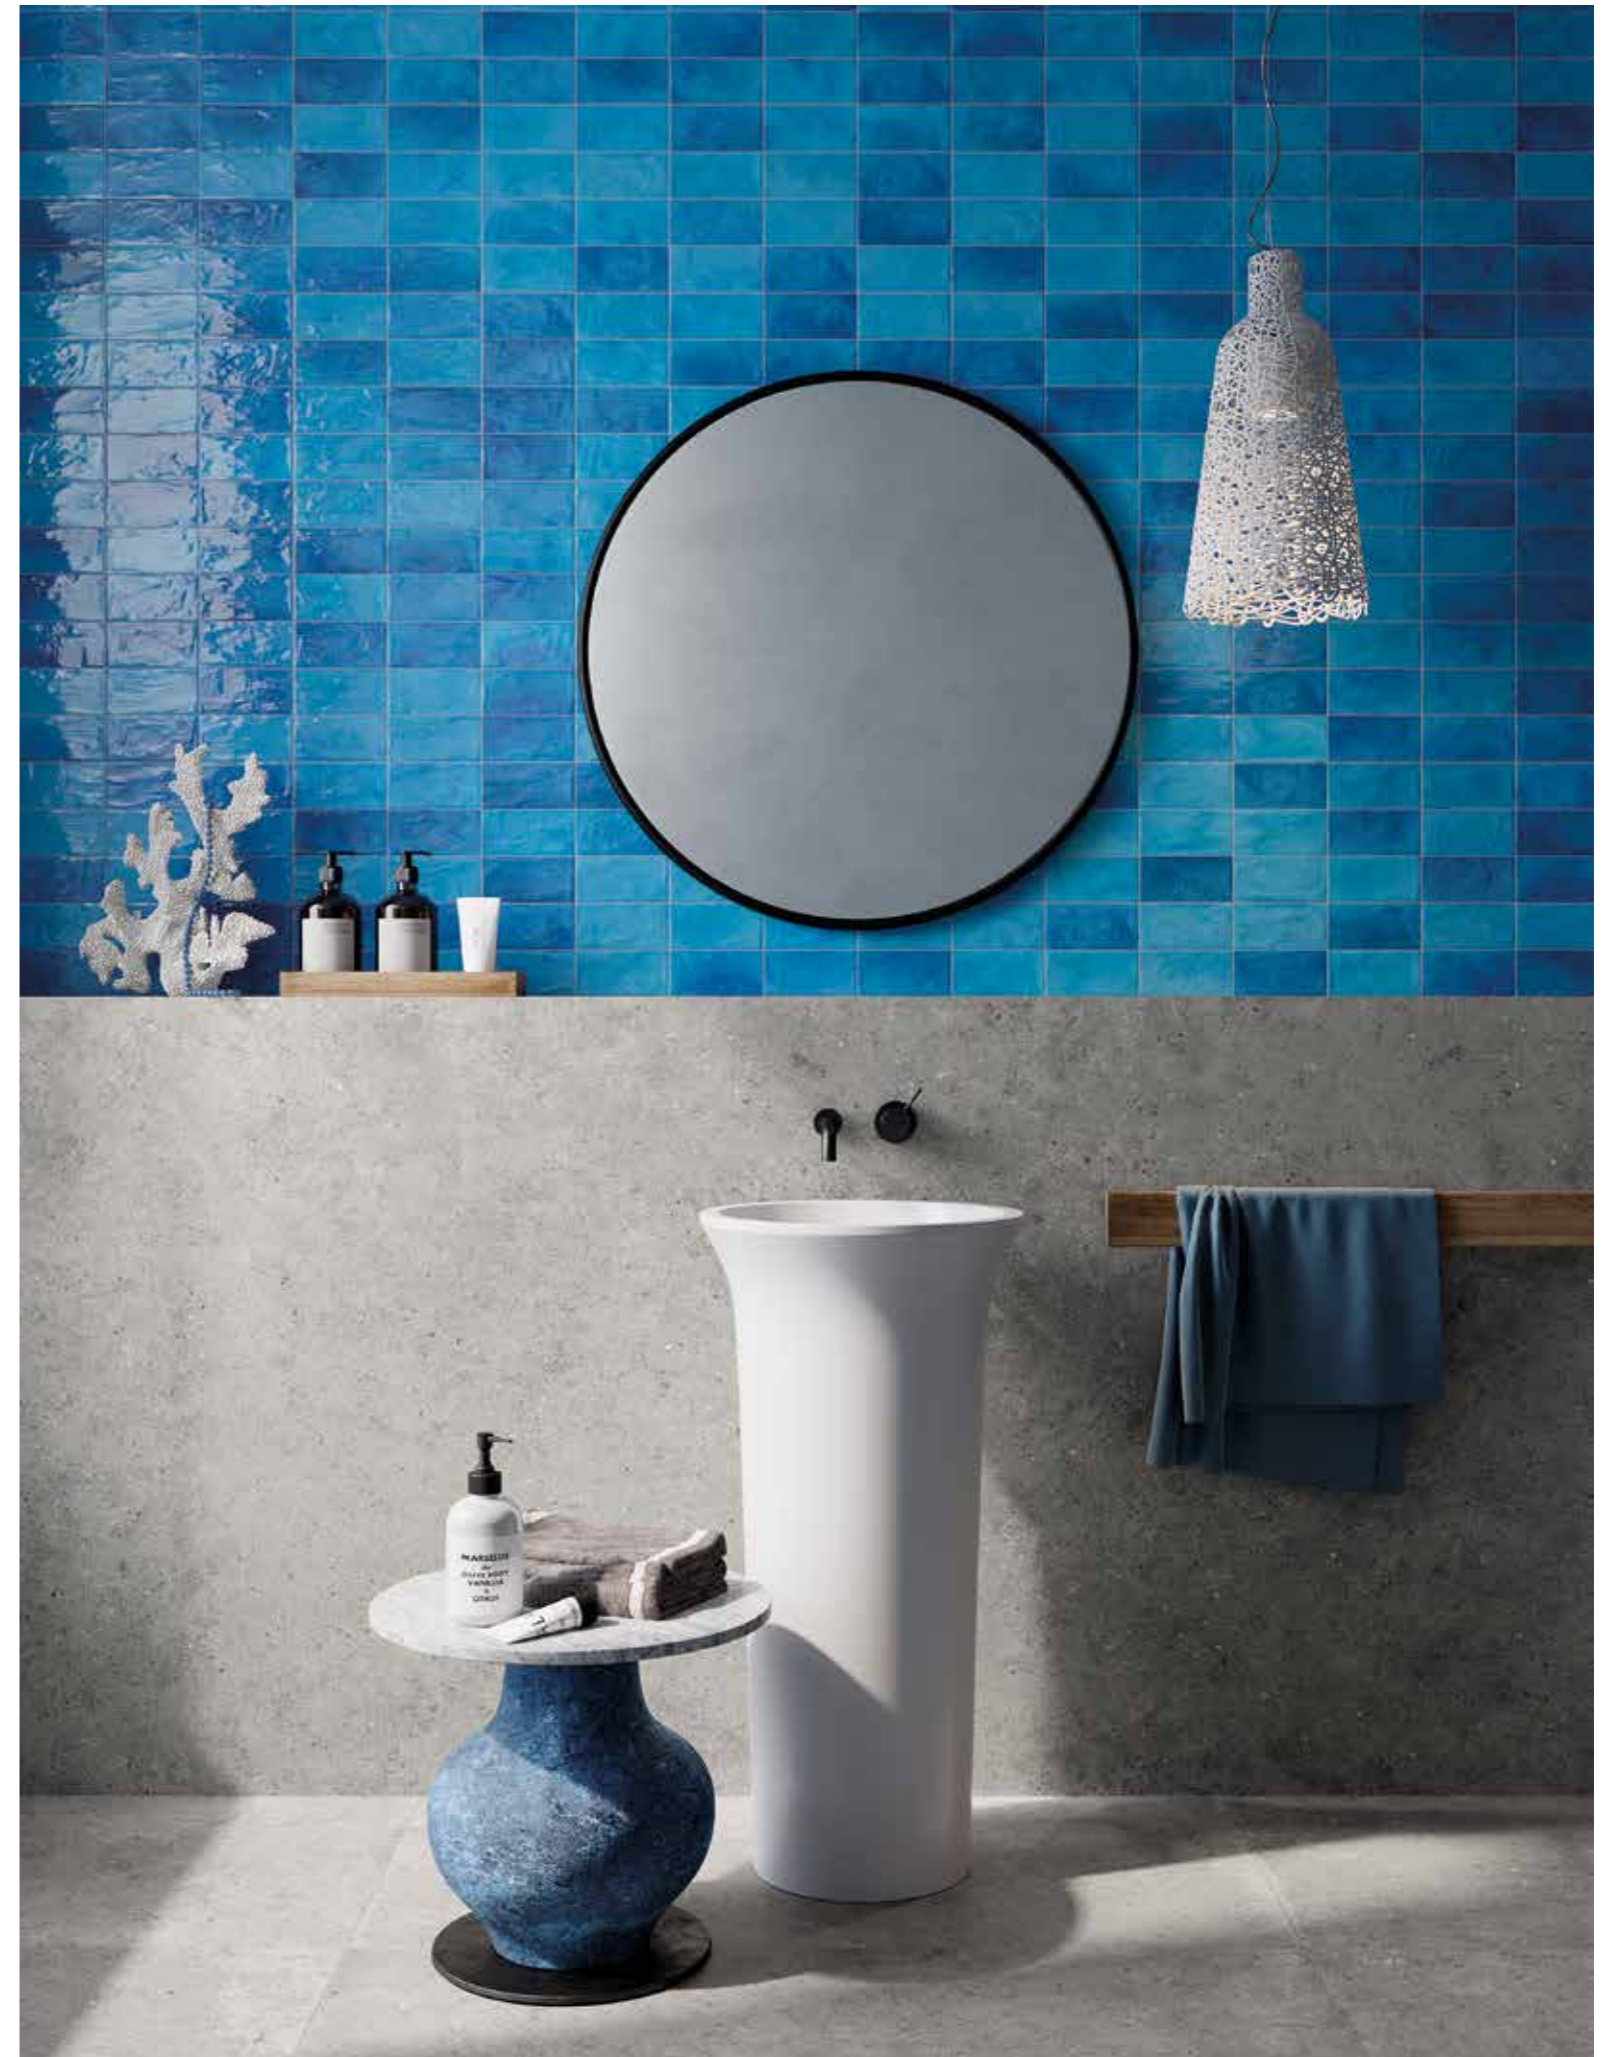

floor
POETRY STONE PIRENEI GREY 60x120

wall
BLUE 10x10 / BLUE 7,5x15 / PEARL 10x10
DEC. SWIM BLUE 10x10

floor
POETRY STONE PIASE ASH R11 60x120 8,5 mm

wall
BLUE 7,5x15
DEC. SWIM BLUE 7,5x15

floor
POETRY WOOD GOLD 26,5x180