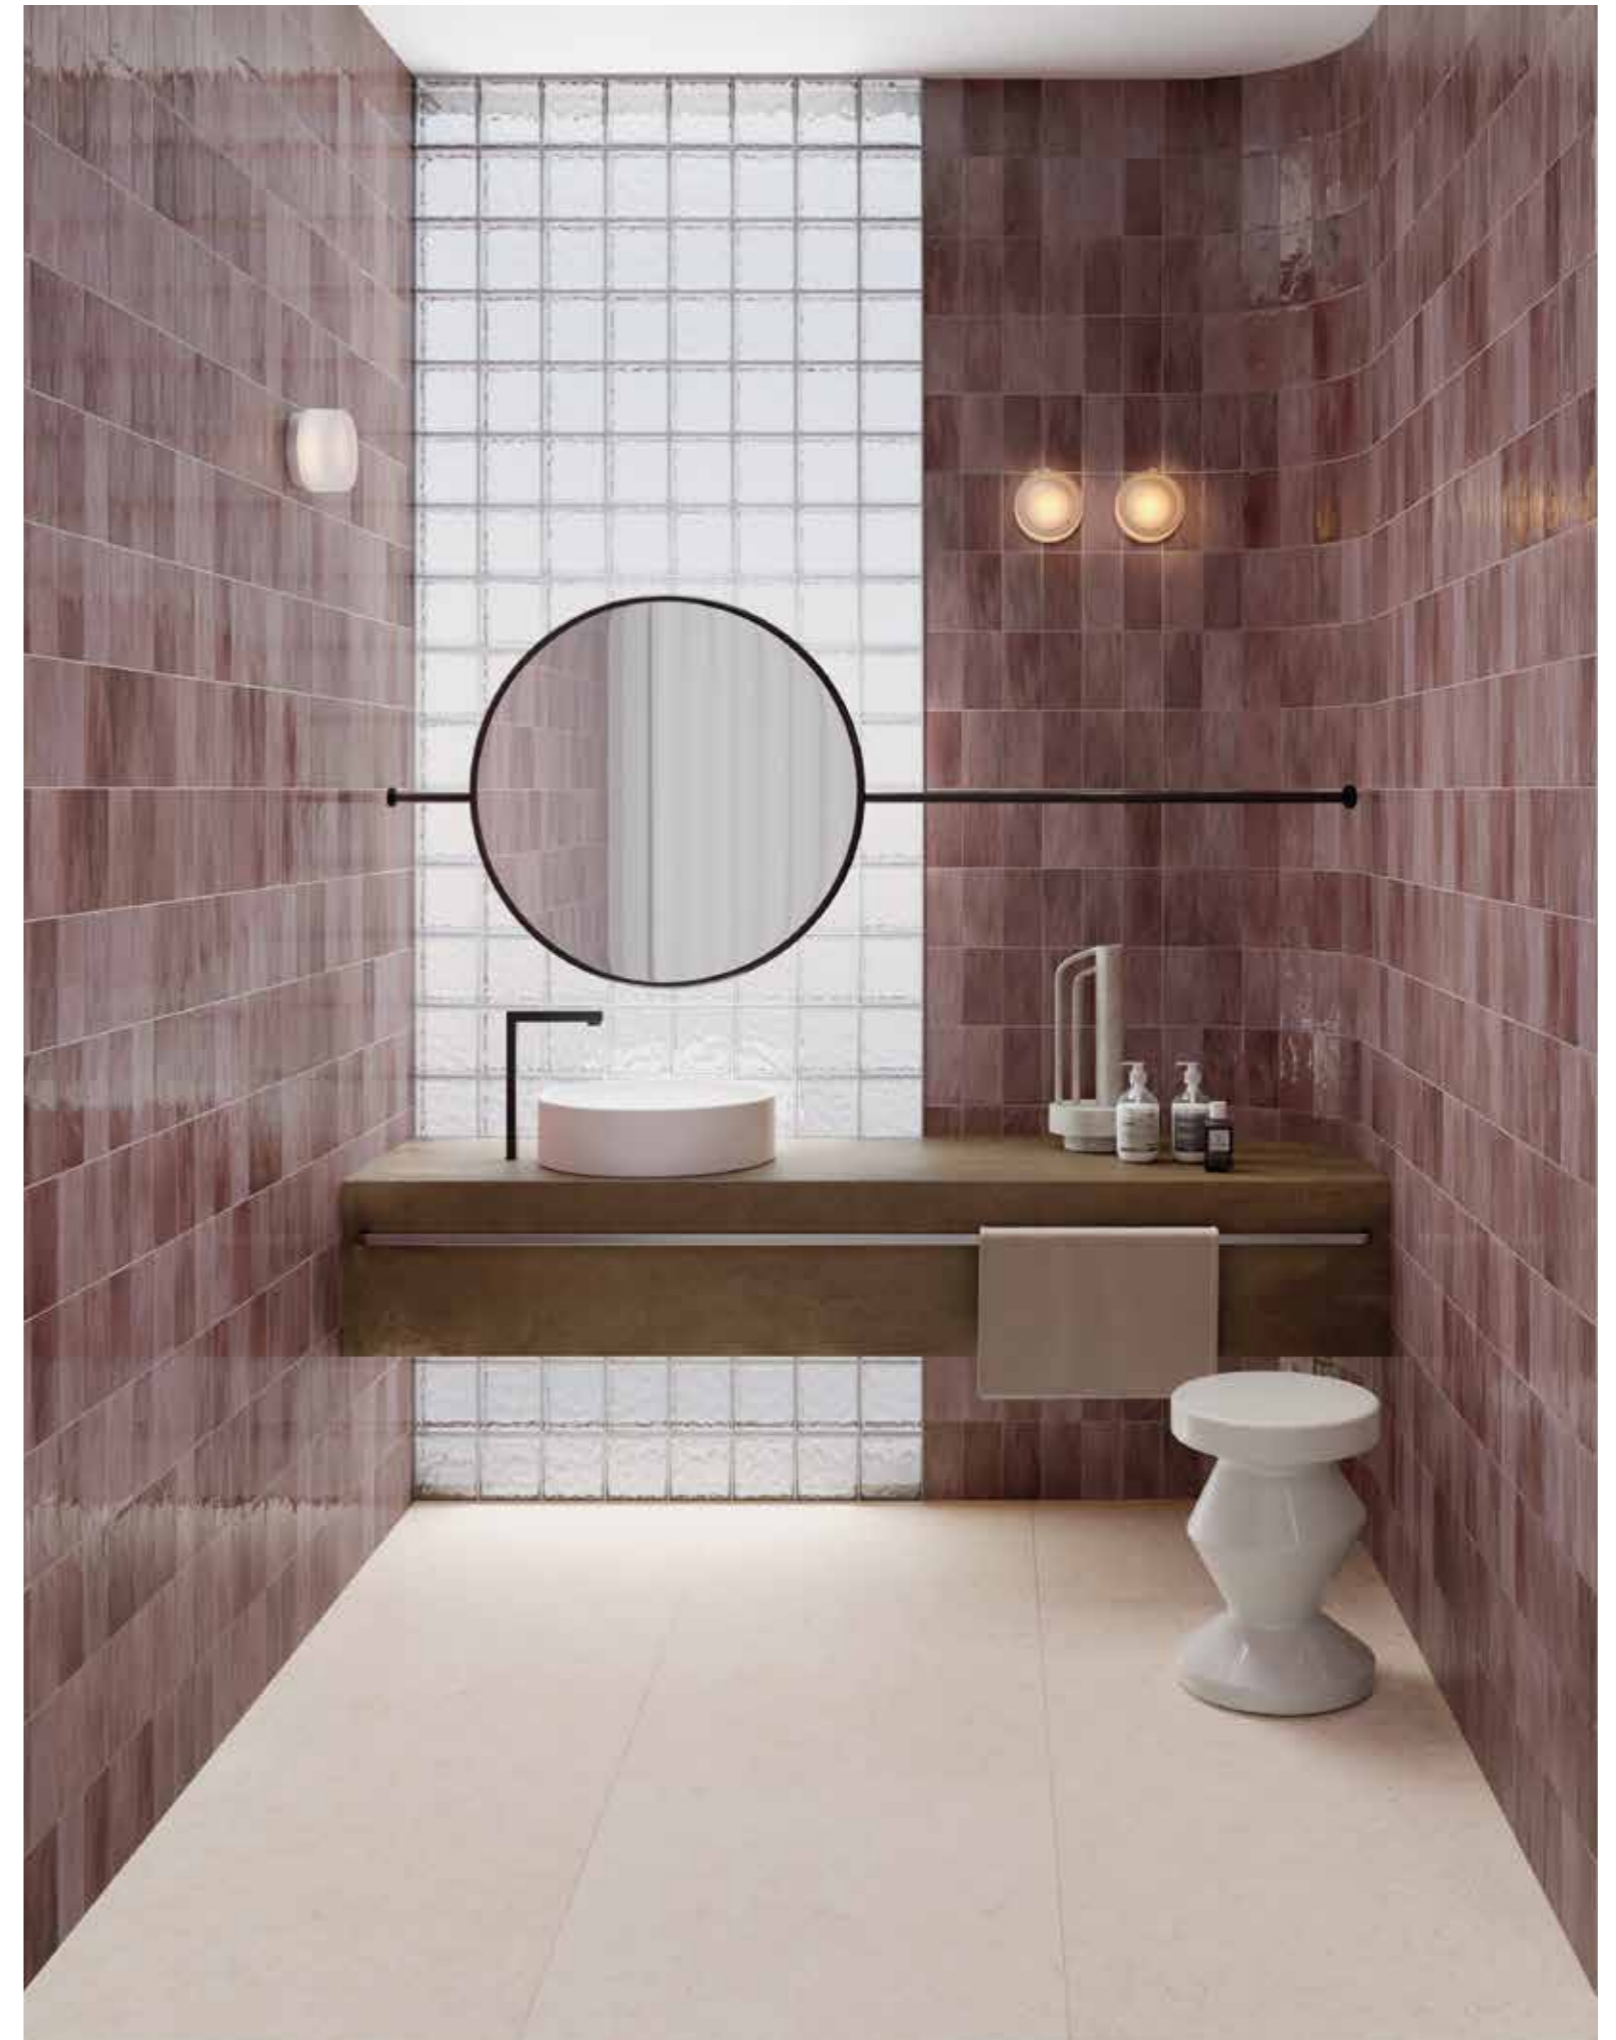

wall
BLUSH 7,5x15

washbasin
INTERNO 9 RUST 120x280

floor
POETRY STONE TRANI IVORY 60x120