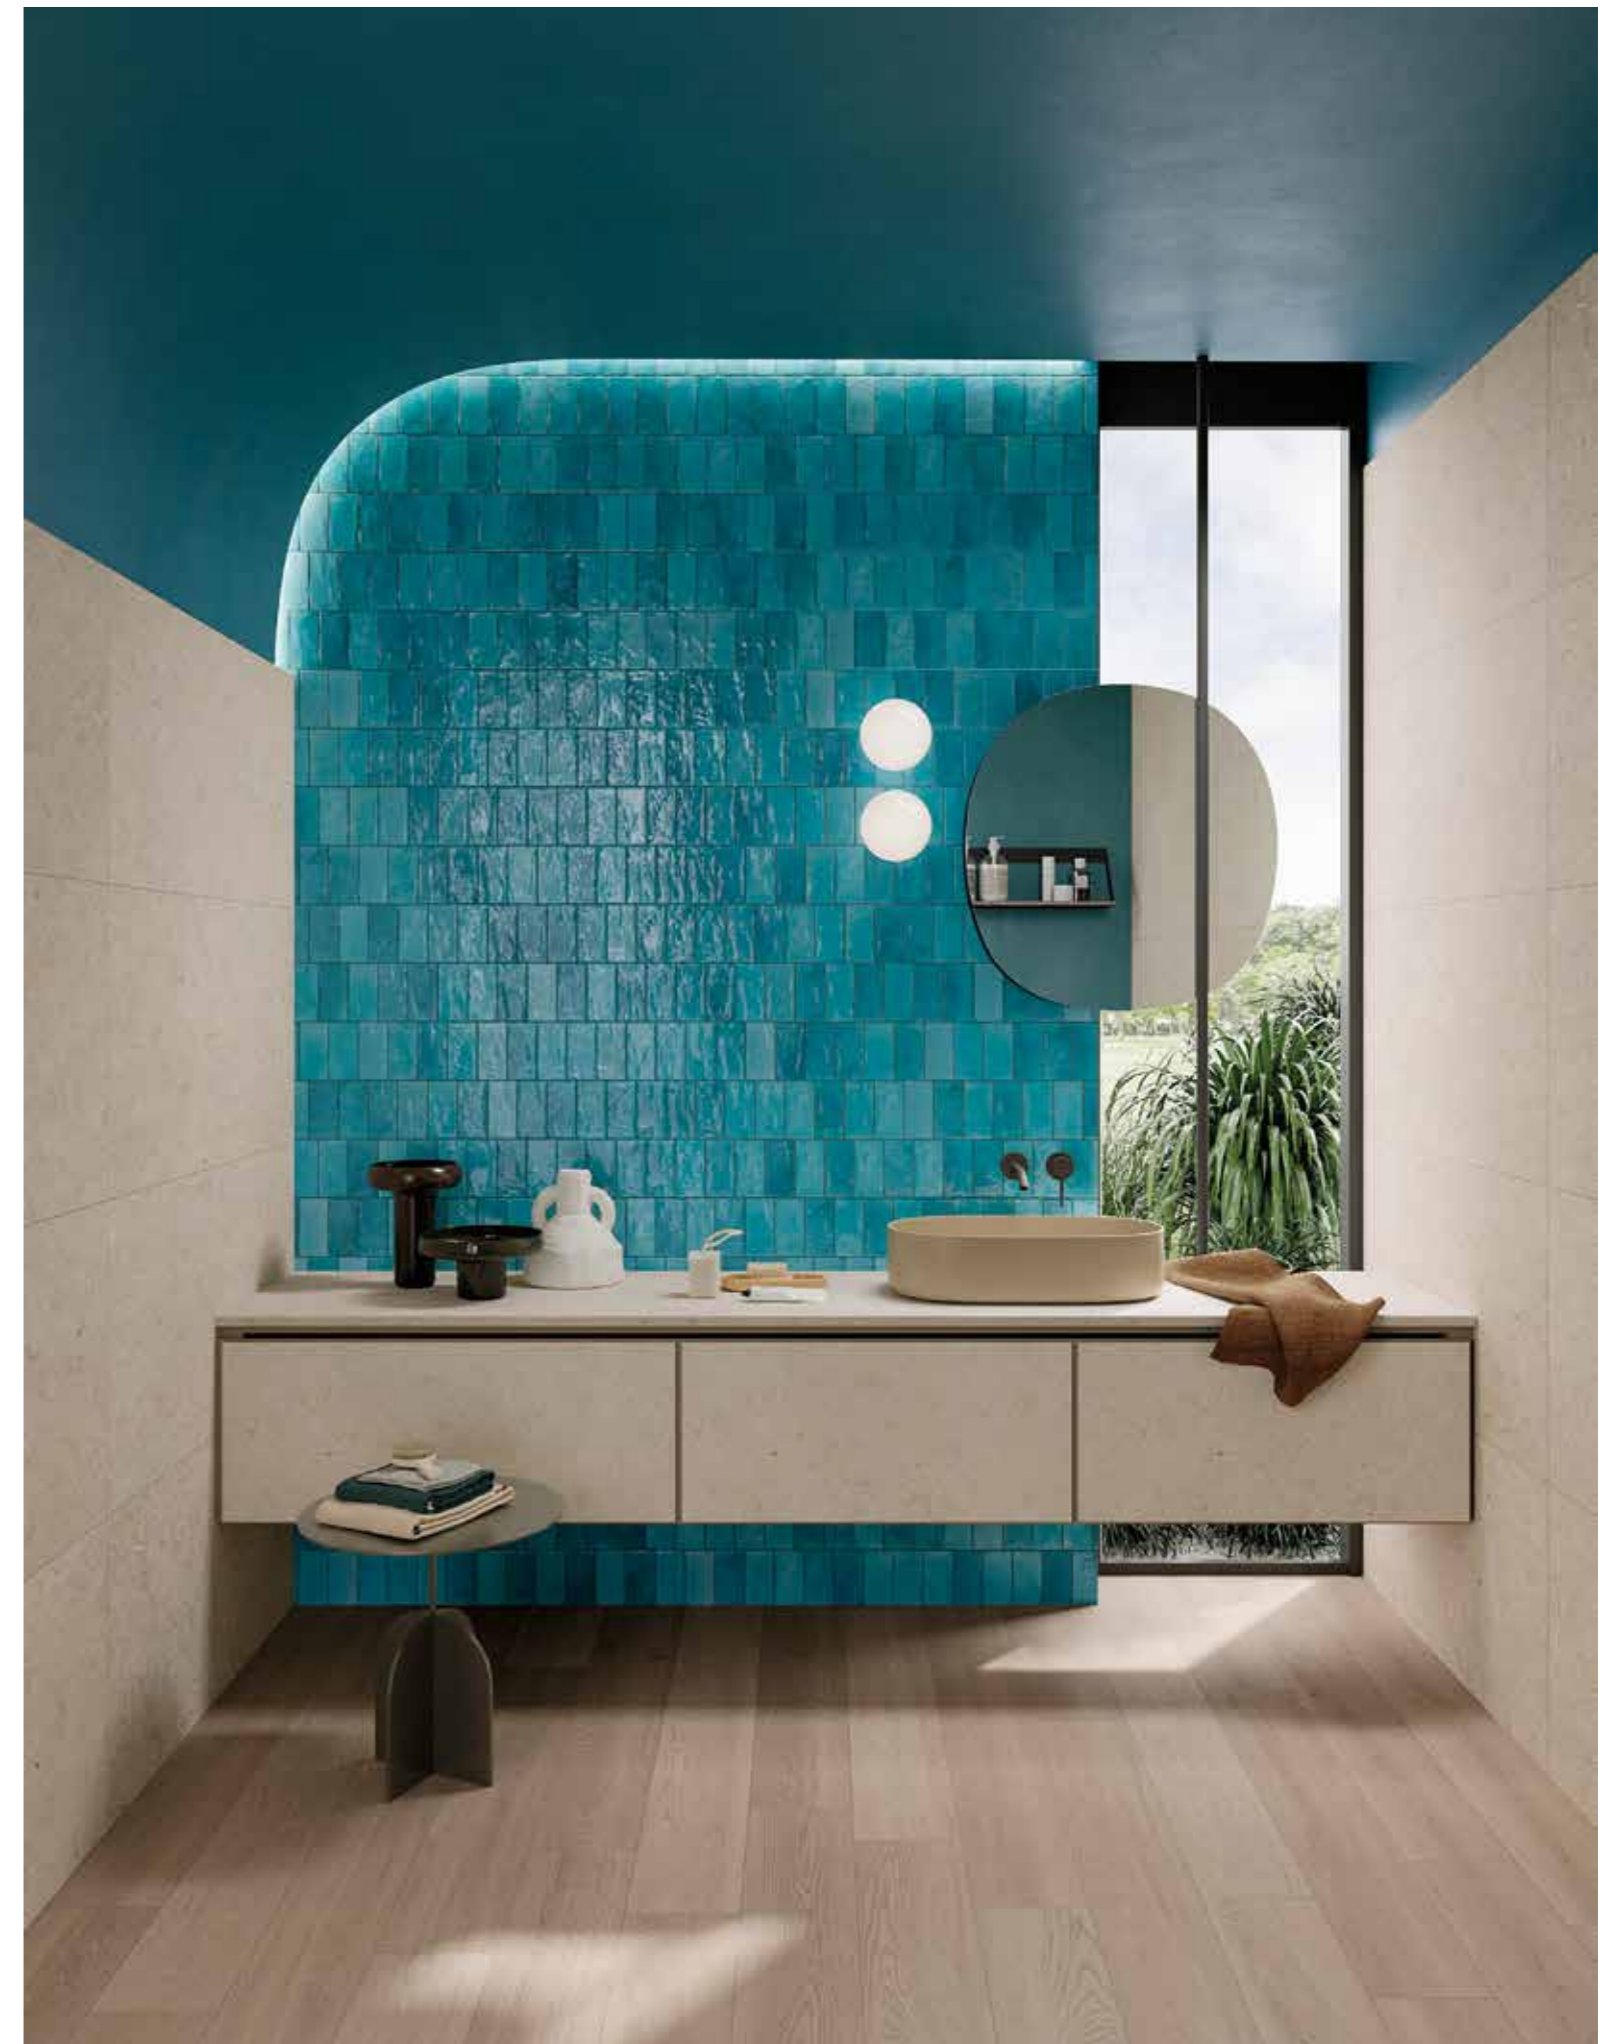

wall
TURQUOISE 7,5x15
POETRY STONE TRANI BEIGE 60x120

floor
POETRY WOOD ECRU 20x120

washbasin cabinet
ABKSTONE TRANI BEIGE 20 mm
POETRY STONE TRANI BEIGE 120x280