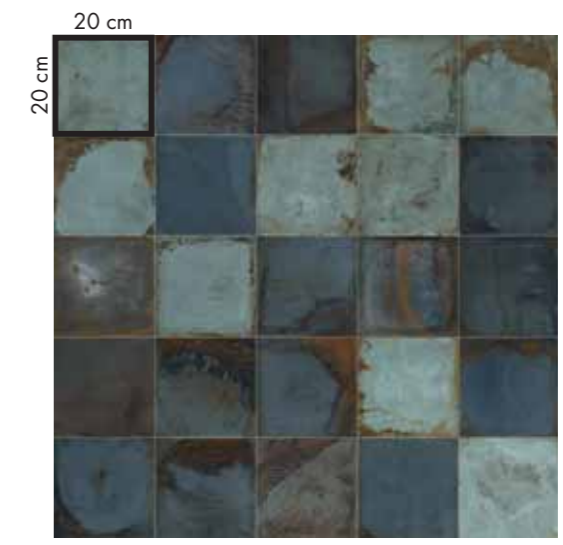

PLAY OXIDE

20x20

wall
PLAY OXIDE
20x20 BRONZE

floor
PLAY OXIDE
20x20 WHITE

wall
PLAY OXIDE
20x20 JADE

floor
NEST
20x170 BLUE

wall
PLAY OXIDE
20x20 WHITE

washbasin top
INTERNO 9
120x280 RUST

floor
LAB325
60x120 BASE TAUPE

PLAY OXIDE

20x20 / 8"x8"

▼
8,5 mm
▲

20x20
PLAY OXIDE WHITE
0003493 nat. 26

20x20
PLAY OXIDE JADE
0003494 nat. 26

20x20
PLAY OXIDE BRONZE
0003495 nat. 26

GRES PORCELLANATO
PORCELAIN TILES