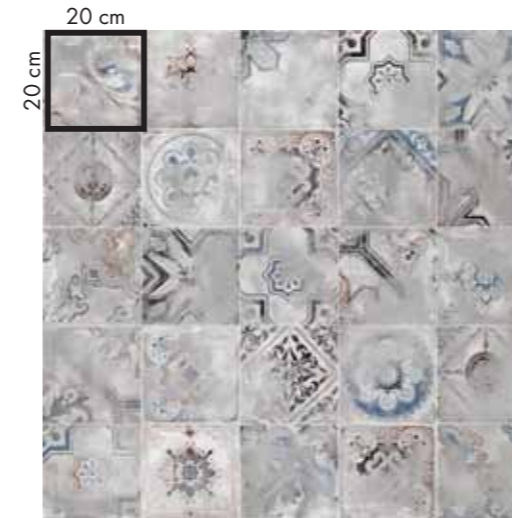

PLAY RE-USED

20x20 / 8"x8"

▼
8,5 mm
▲

20x20
PLAY RE-USED MIX GREY
0003480 nat. 26