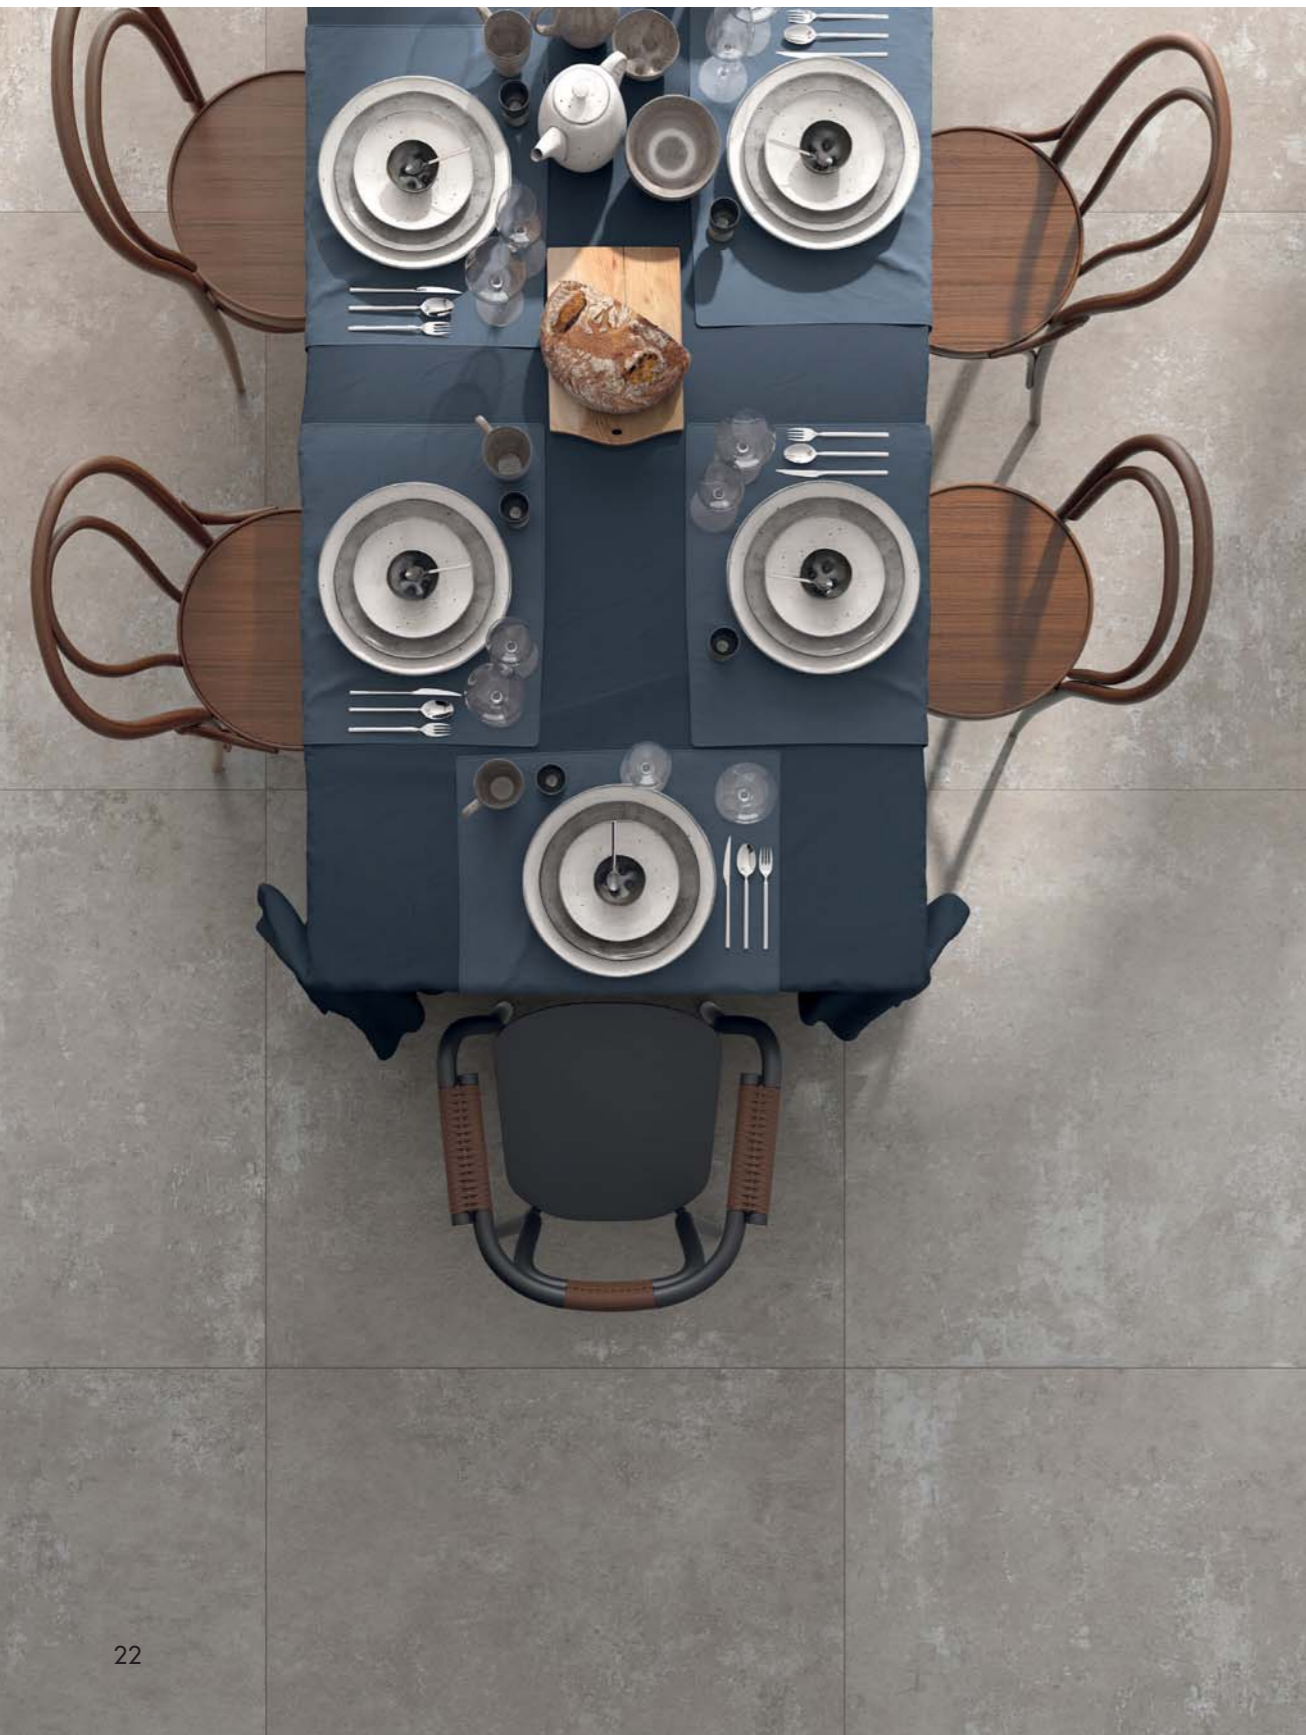

floor
ECOCHIC
AVANA 20x120

washbasin and little table
ABKSTONE INTERNO 9 RUST 12mm

outdoor floor
OUT. 20 GHOST
ROPE 90x90 20 mm

wall
GHOST
BOISERIE ROPE 120x280

floor
GHOST
ROPE 120x120

wall
GHOST
BOISERIE ROPE / IVORY 60x120
ROPE 60x120