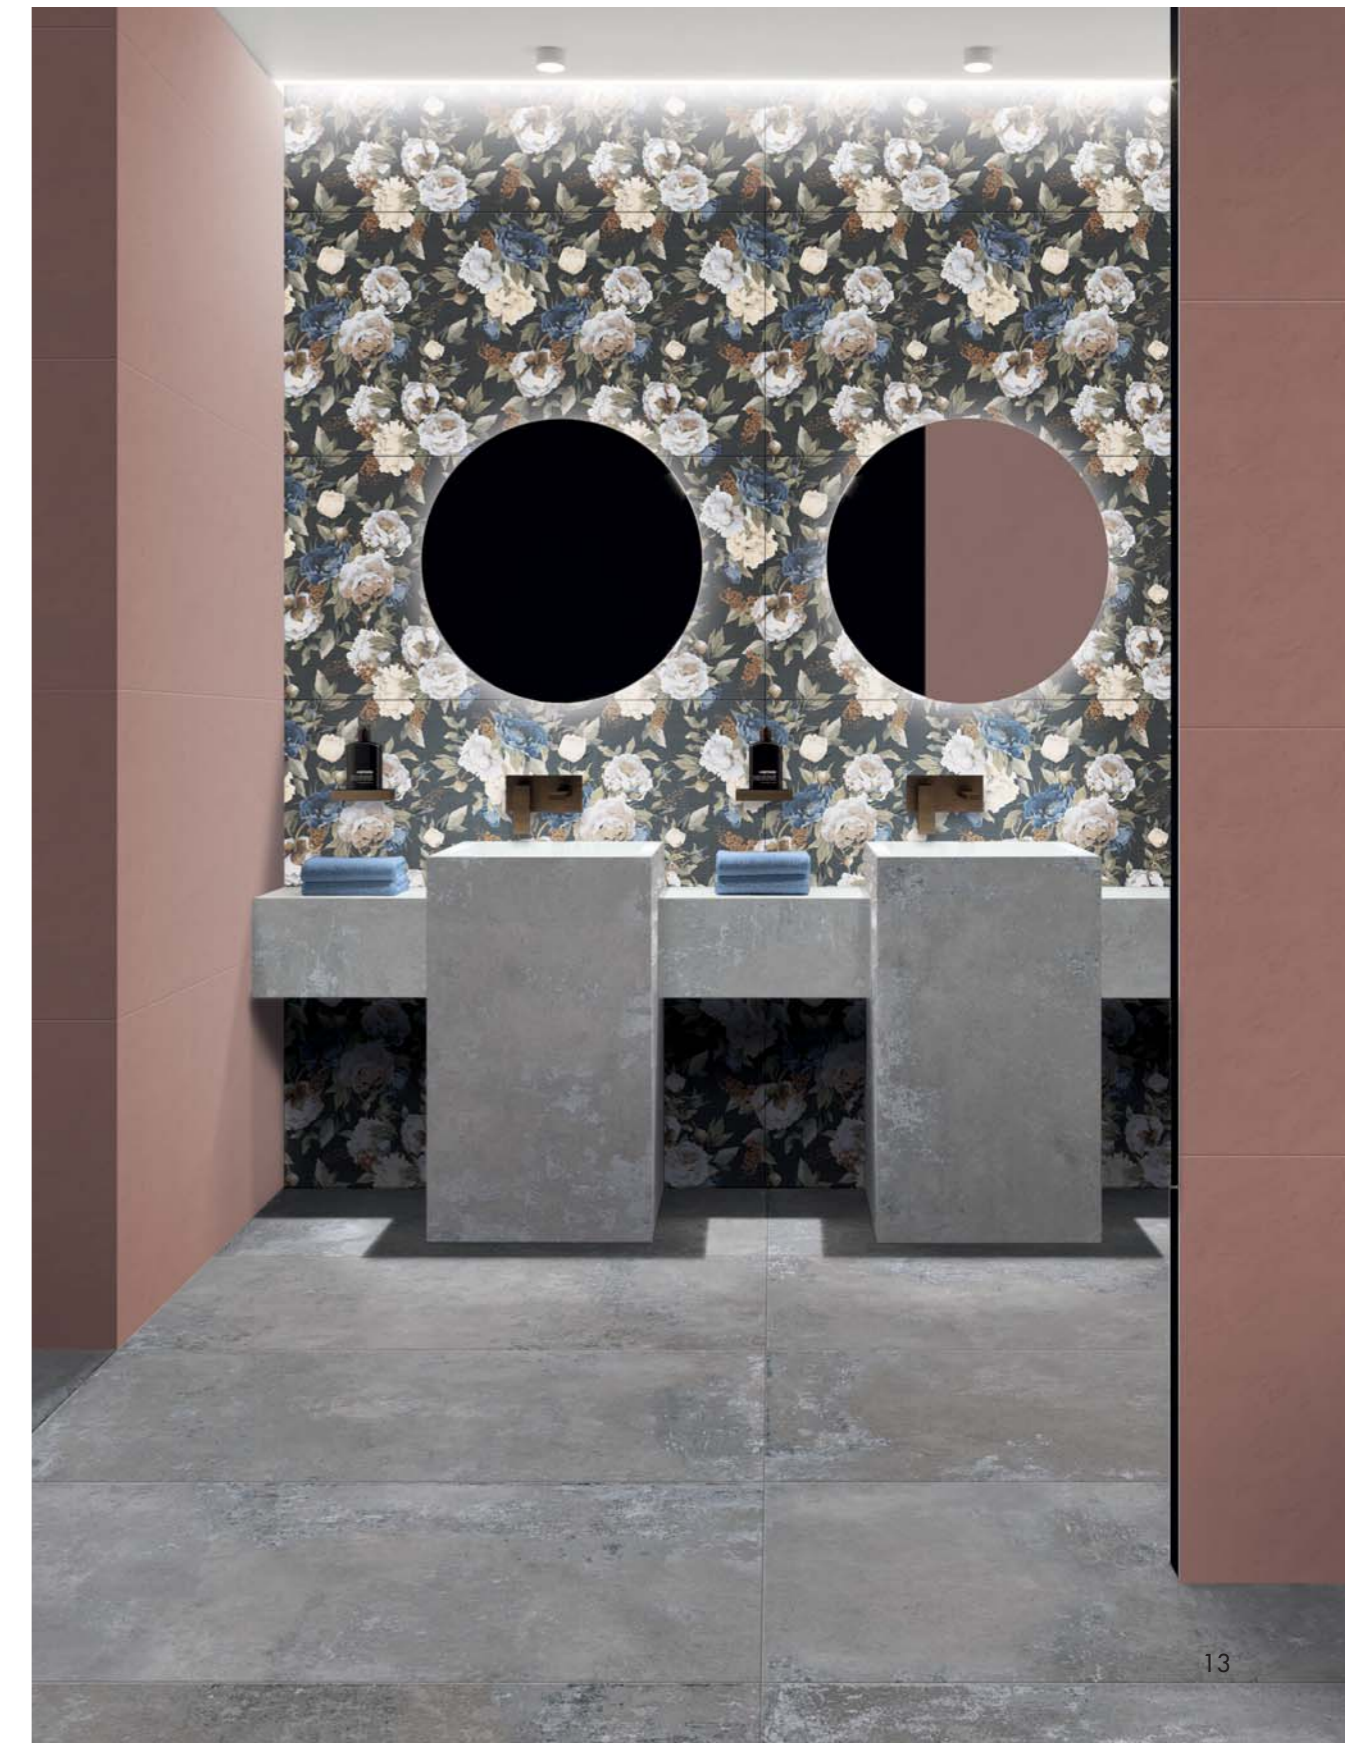

GHOST
BOISERIE GREY/IVORY 60x120

floor
NEST
TAUPE 20x120

wall
GHOST
GREY 120x280

floor
PLAY
CLASSIC BROWN 20x20

Wall
WIDE&STYLE MINI ROMANTIC I PAPRIKA 60x120

Floor
GHOST GREY 60x120

Washbasin
BATH DESIGN
GHOST GREY