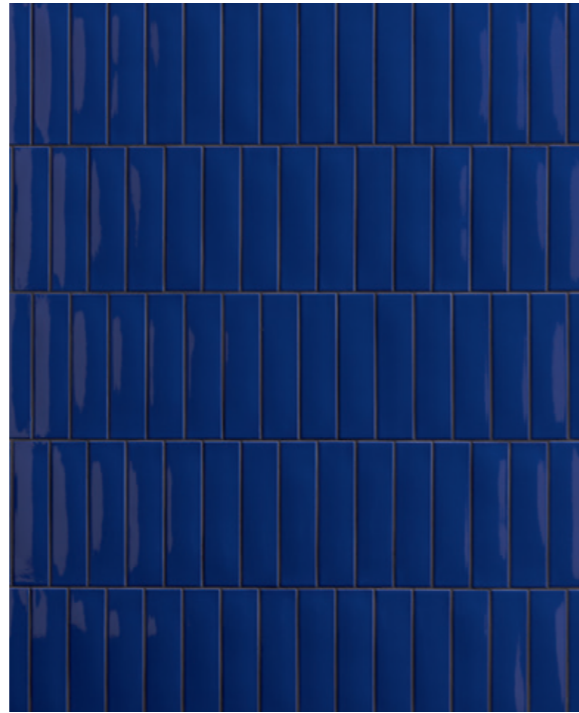

KAPPA COMBINATION TIPS

Kappa si presta a molte combinazioni di posa. *Kappa opens the way to several laying combinations.*