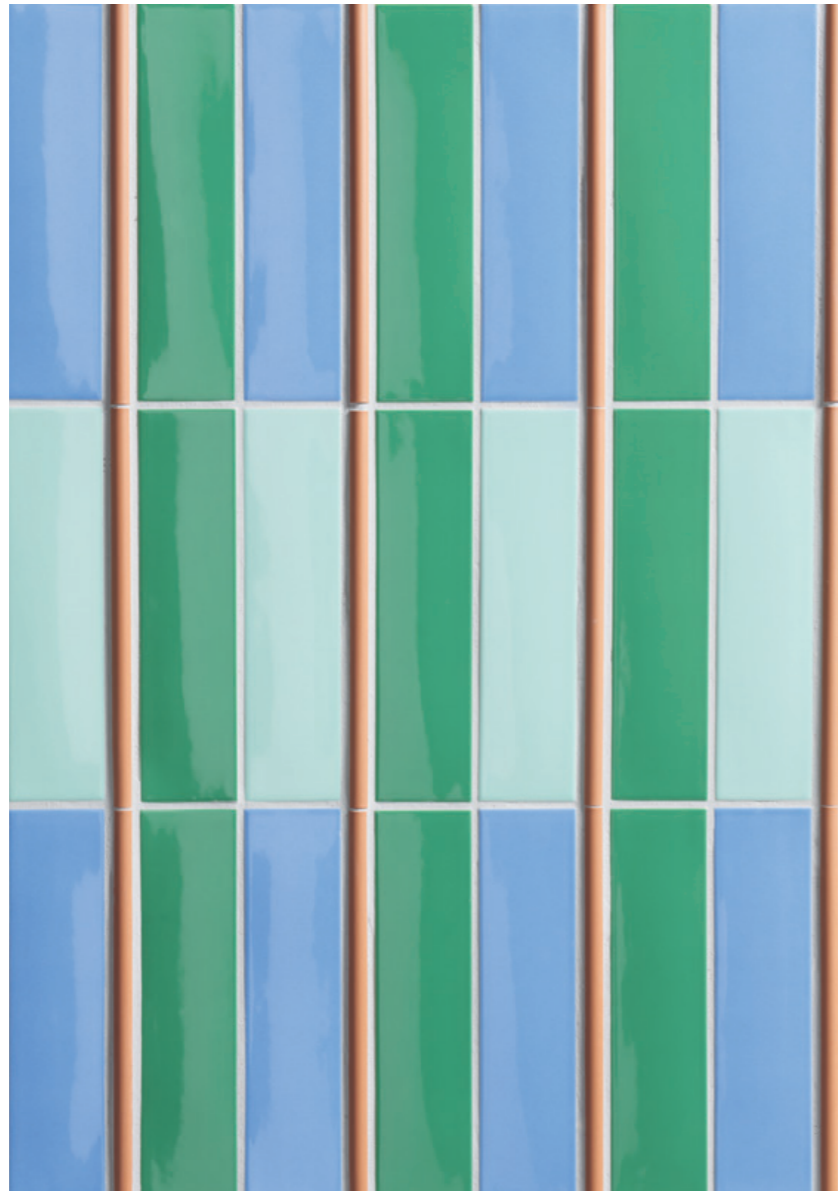

↑ Kappa Mint / Green / Tuareg 5x20 2"x8" / Matita Cotto 1,1x20 7/16"x8"