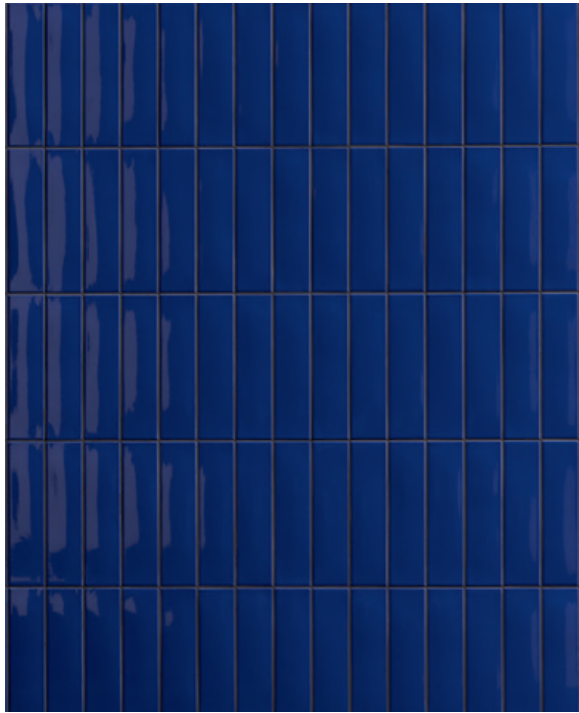

KAPPA COMBINATION TIPS

Kappa si presta a molte combinazioni di posa. *Kappa opens the way to several laying combinations.*