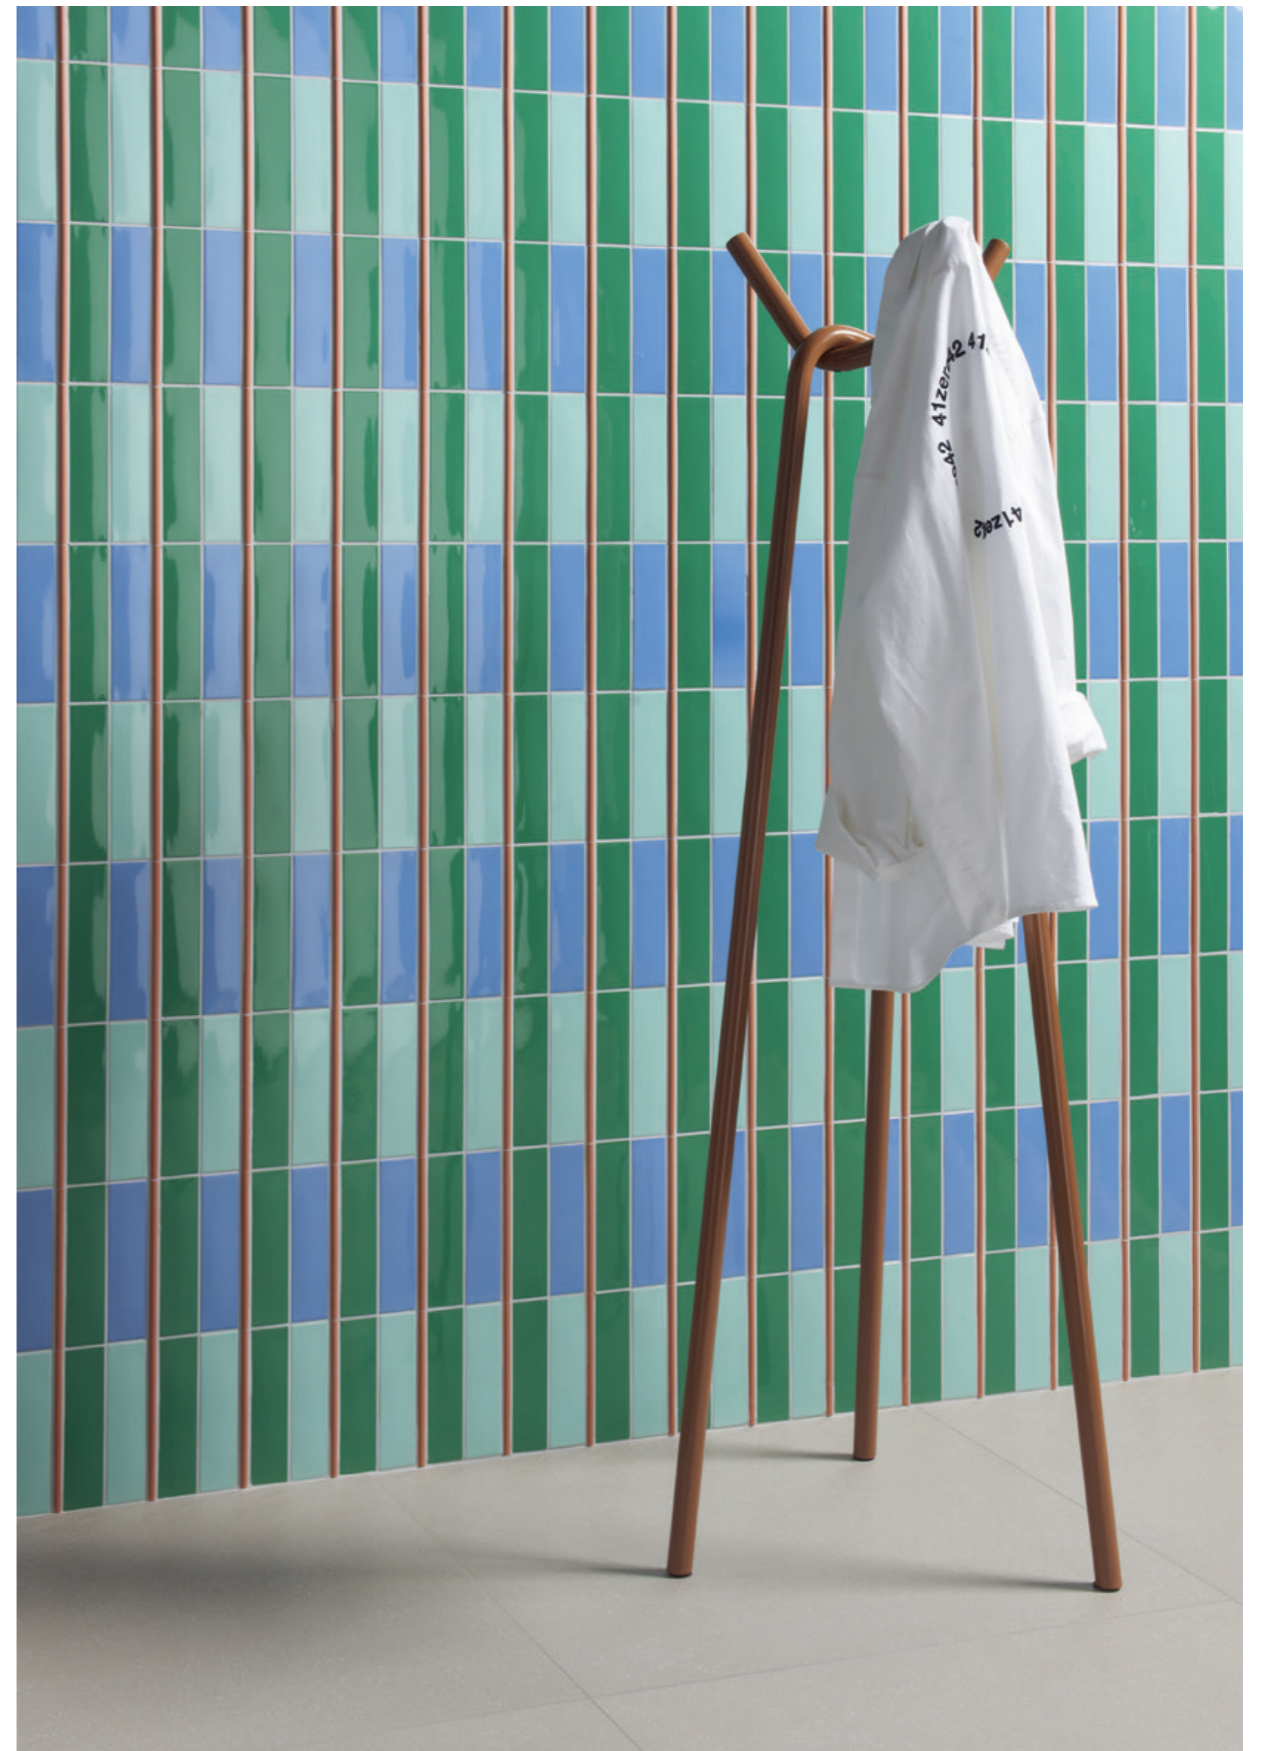

↑ Wall Kappa Mint / Green / Tuareg 5x20 2"x8" / Matita Cotto 1,1x20 7/16"x8" - Floor Cosmo Grigio 80x80 32"x32"