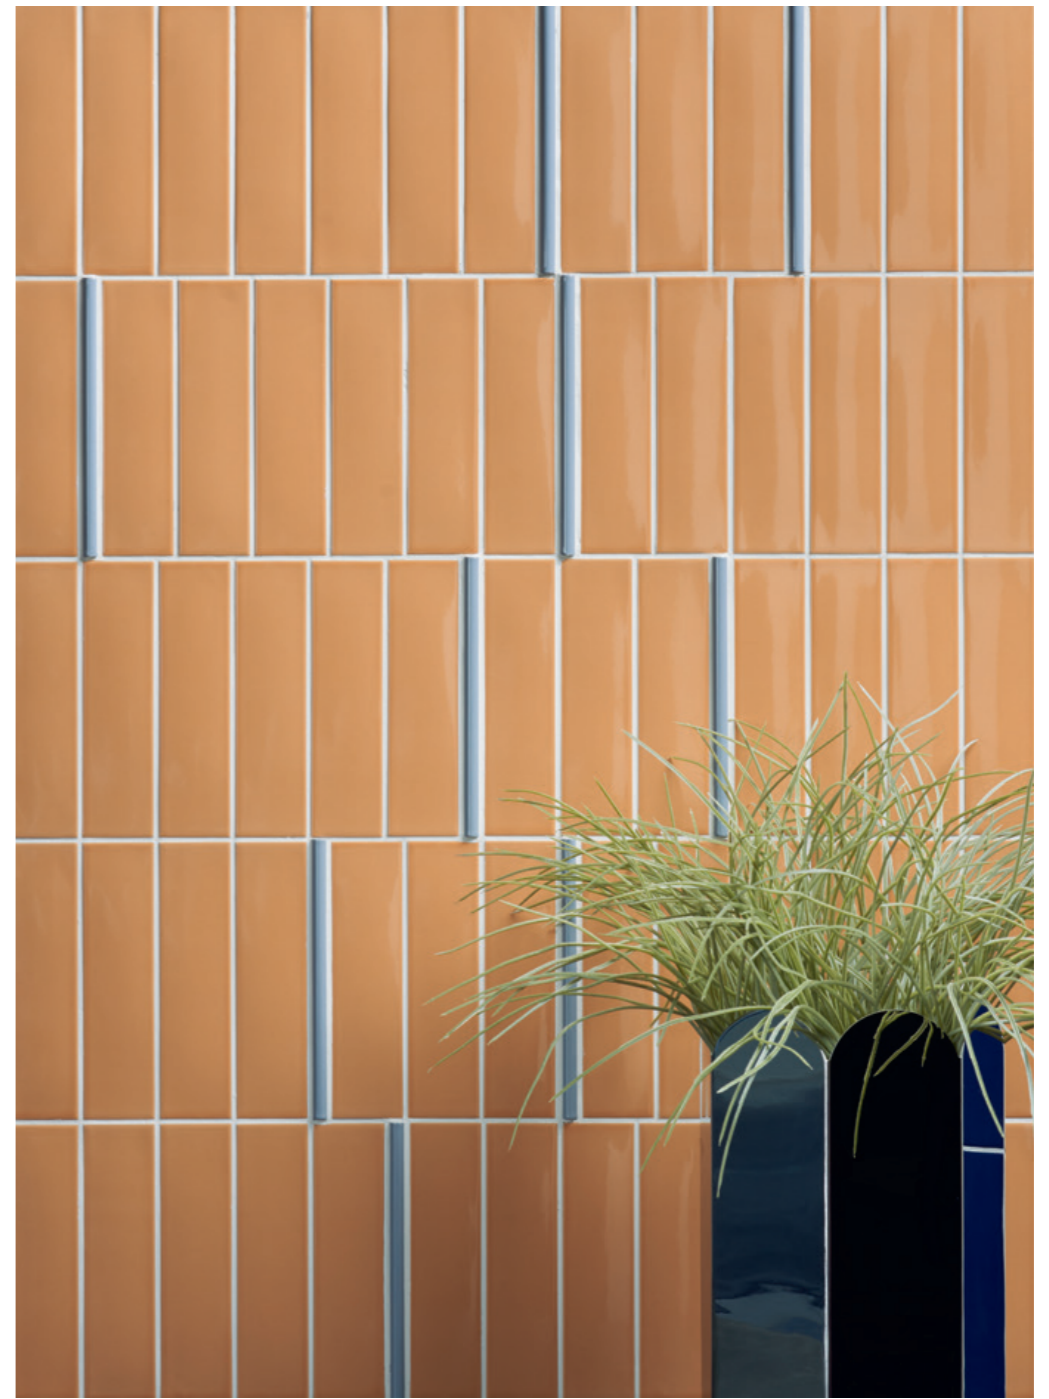

↑ Kappa Tangerine 5x20 2"x8" / Matita Lavander 1,1x20 7/16"x8"