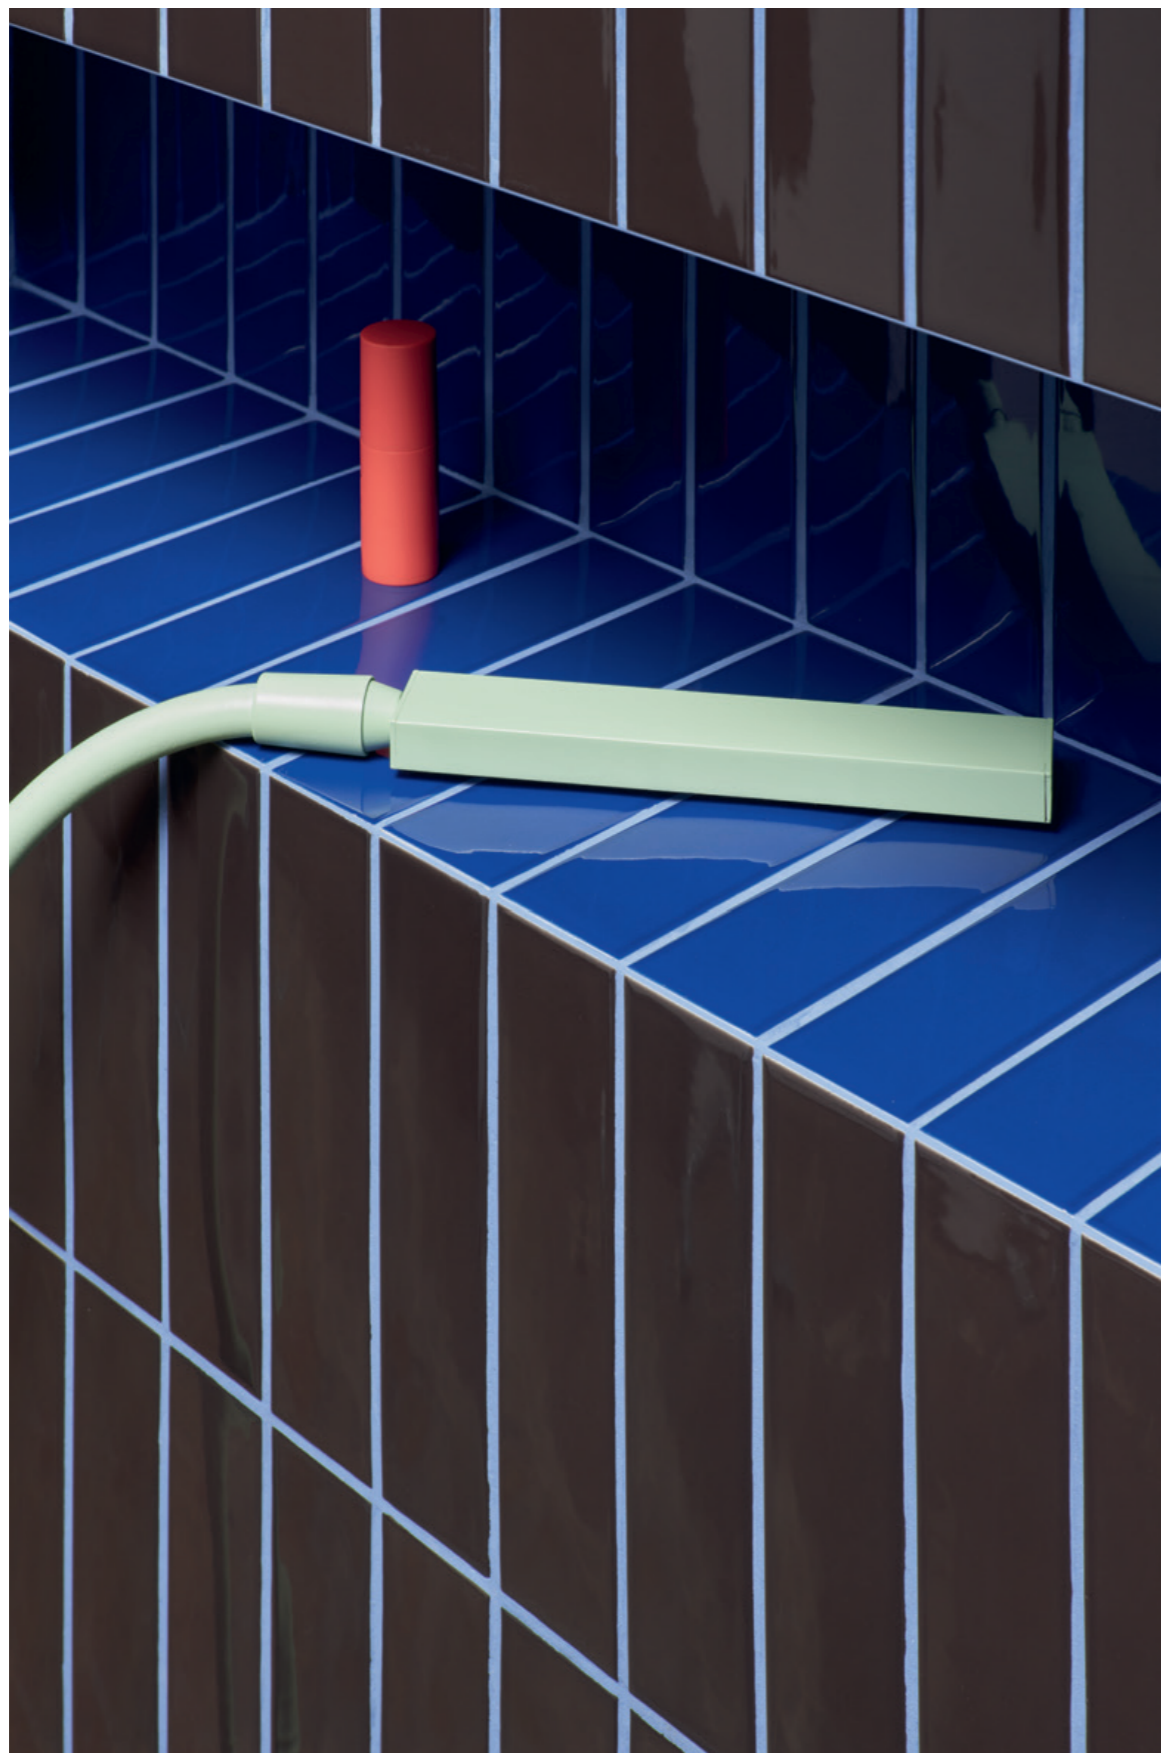

↑ → Kappa Cacao / Ocean 5x20 2"x8"