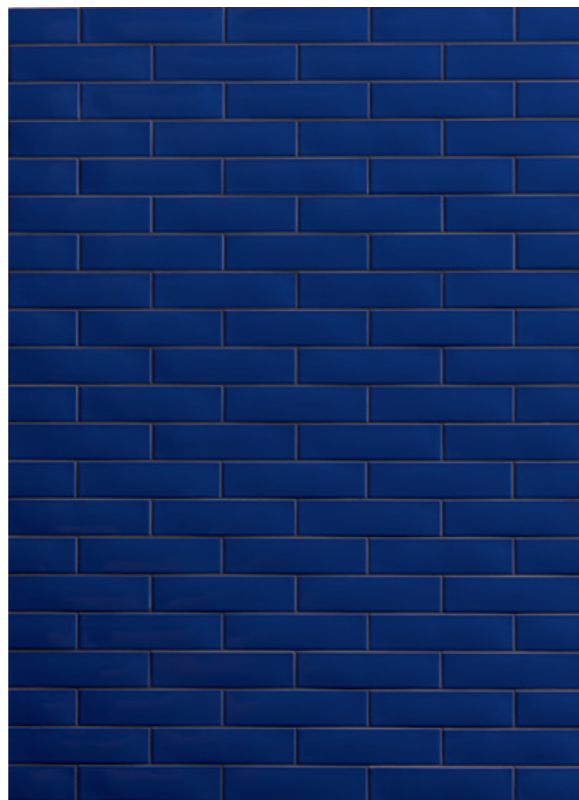

KAPPA COMBINATION TIPS

Kappa si presta a molte combinazioni di posa. *Kappa opens the way to several laying combinations.*