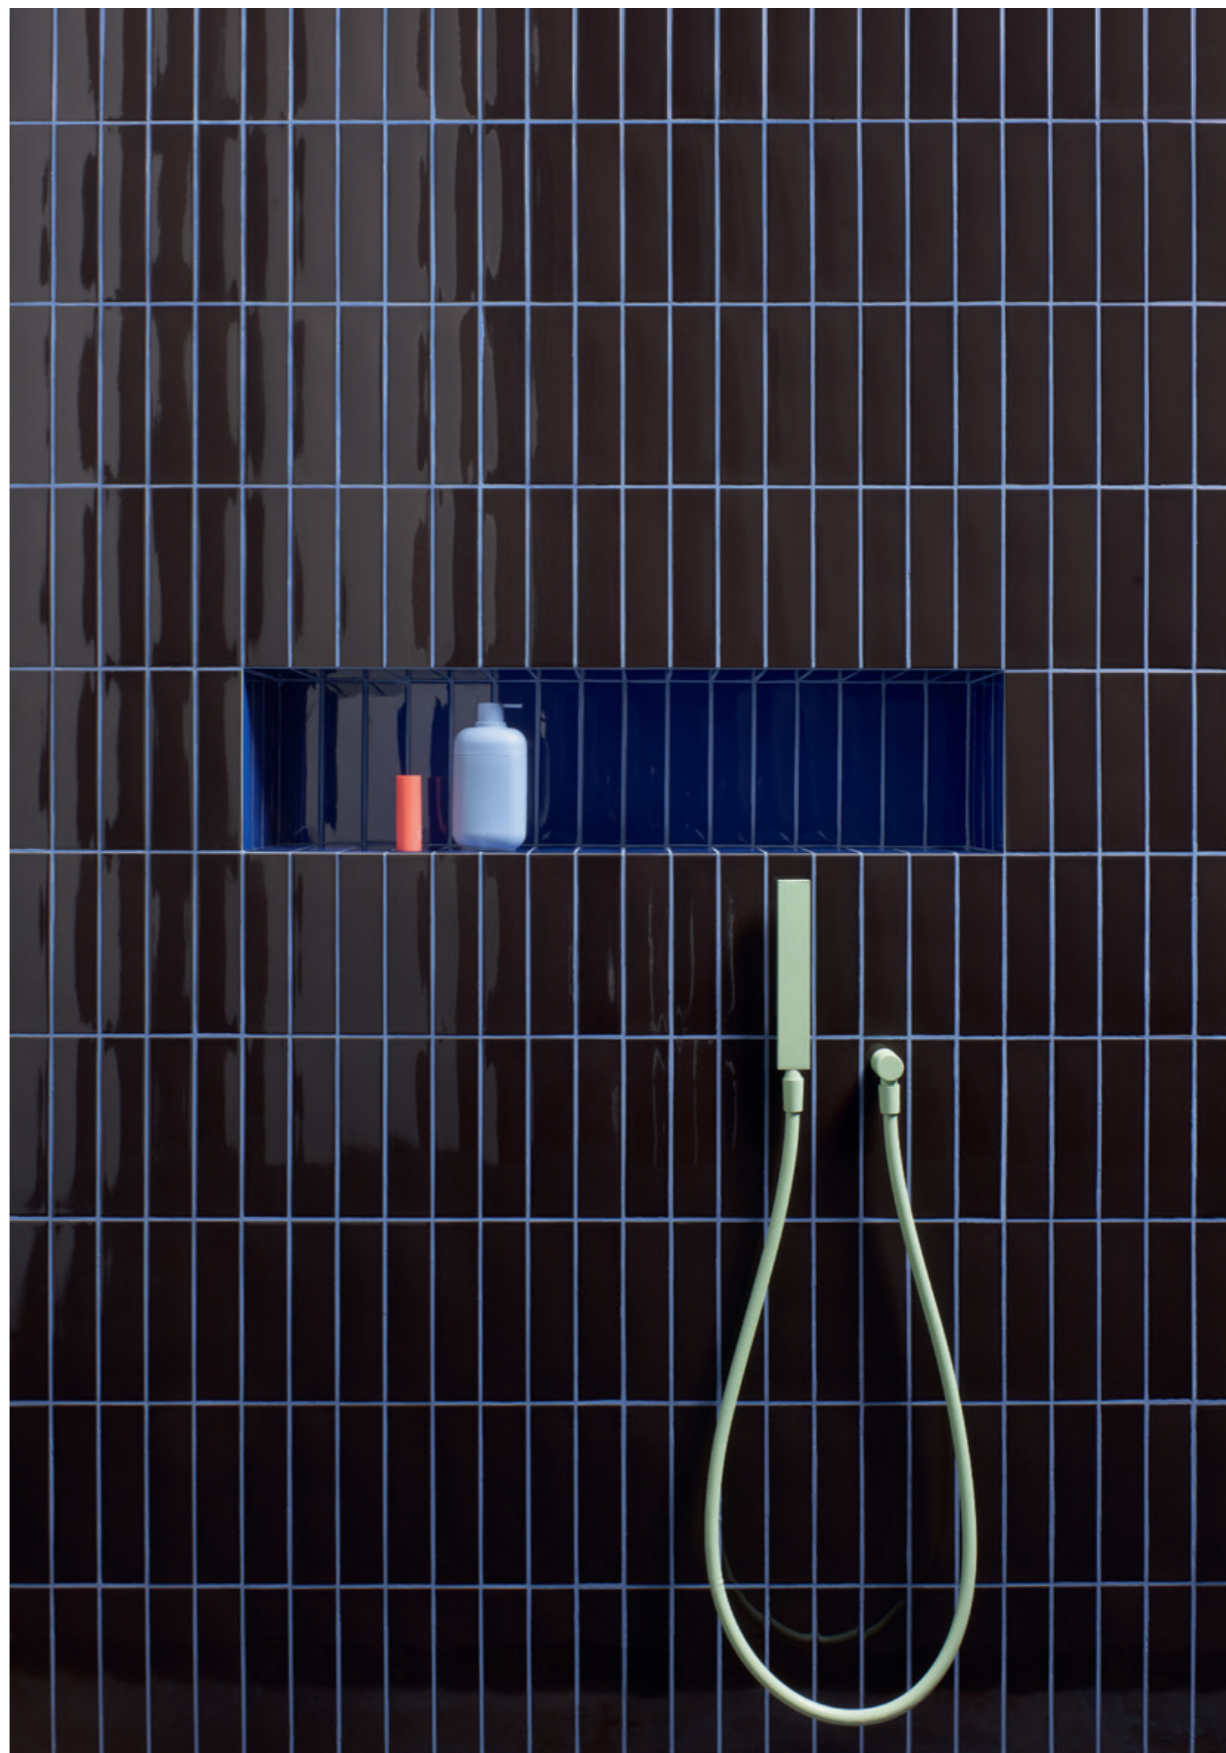

↑ → Kappa Cacao / Ocean 5x20 2"x8"