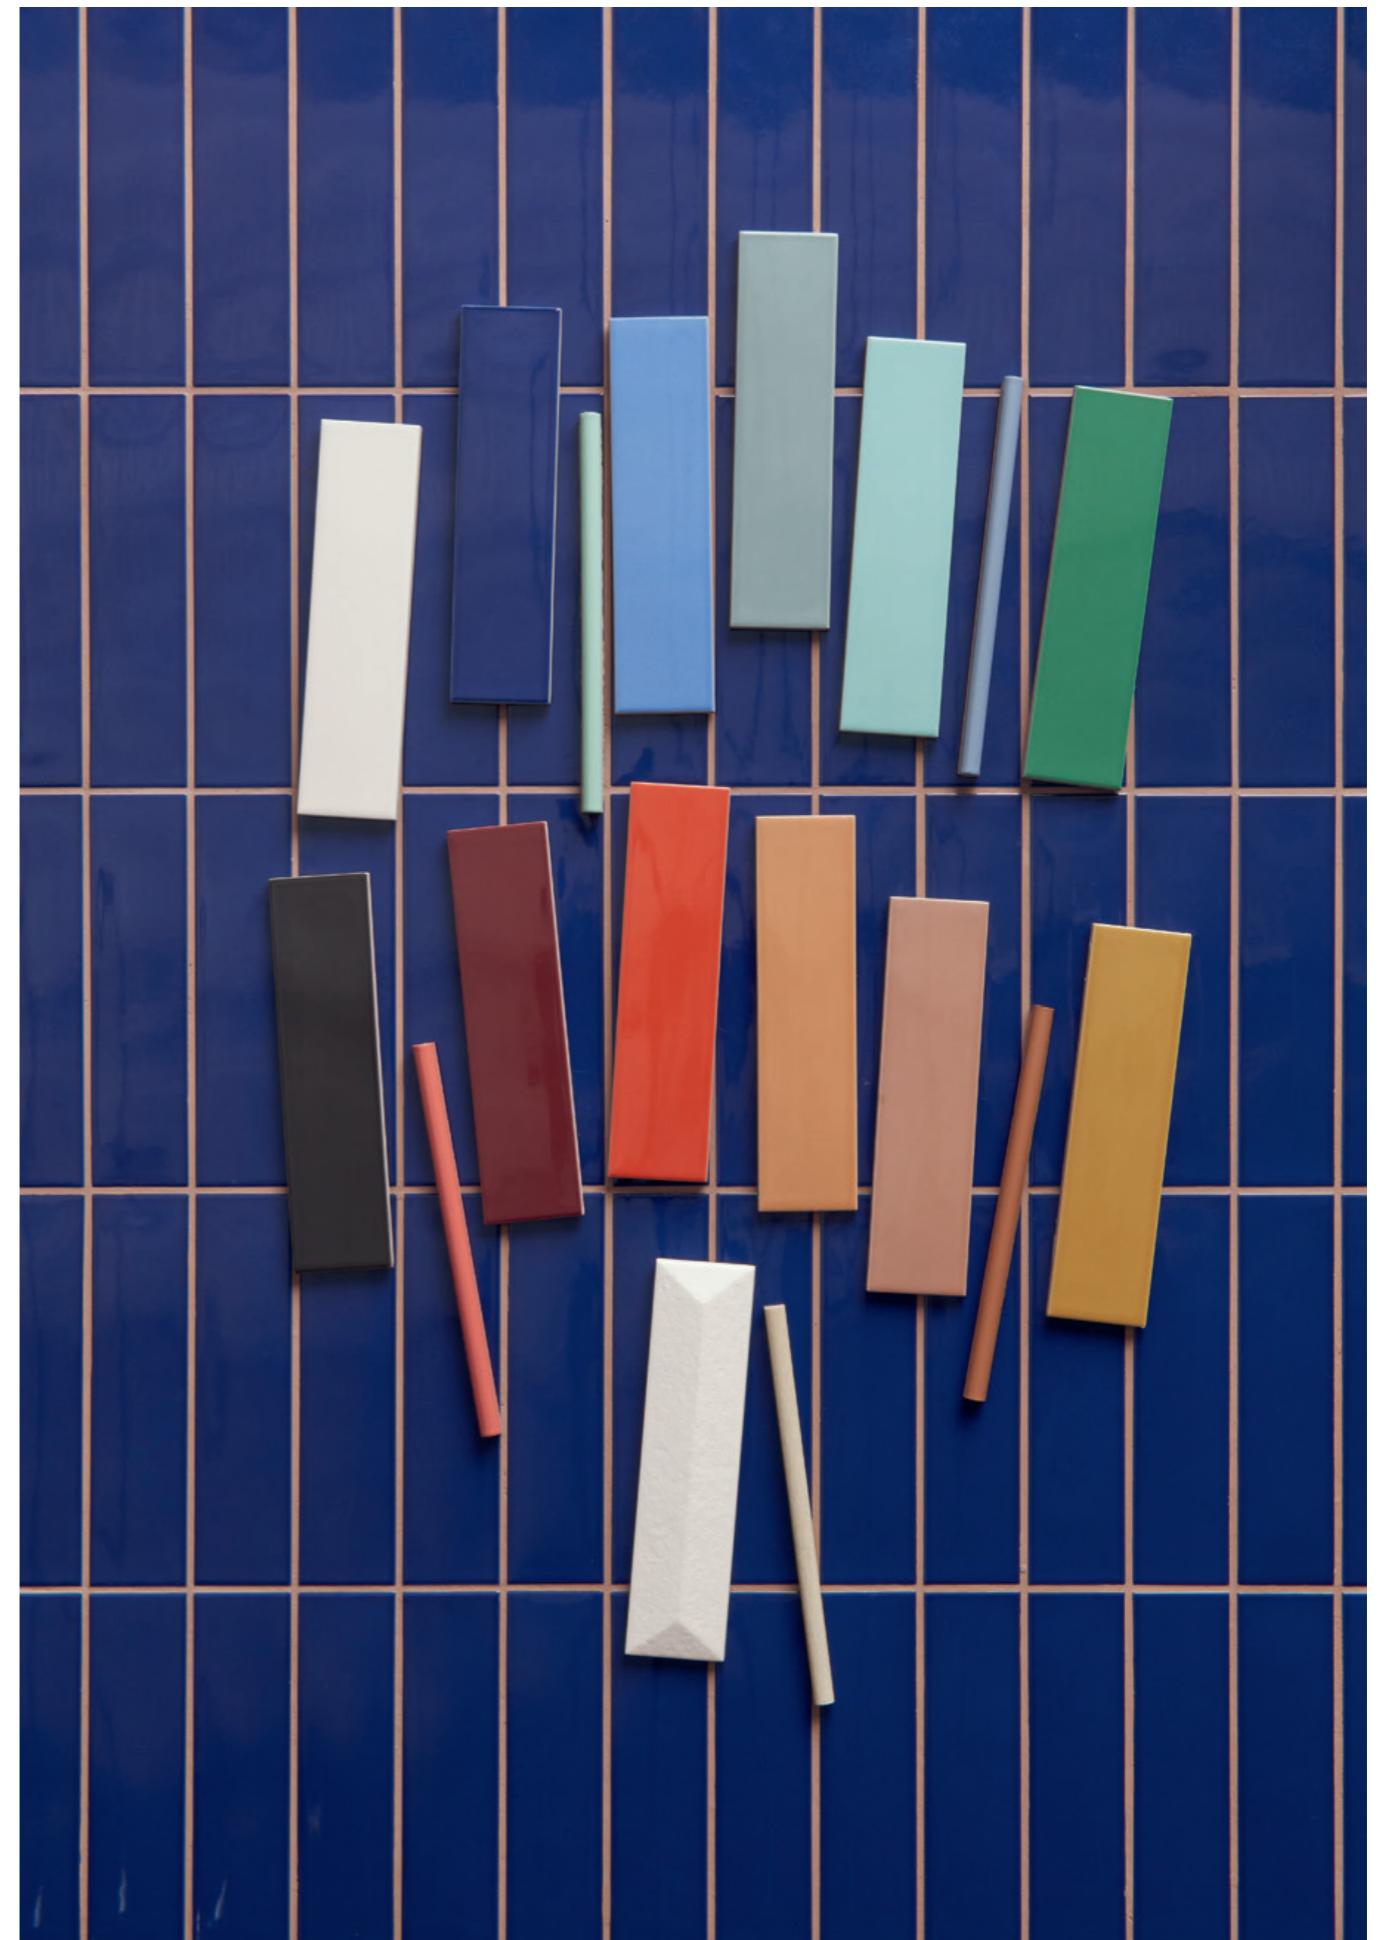

Kappa è puro colore, ed è proprio il colore a cambiare le carte in tavola. Le possibilità sono innumerevoli.

*Kappa is pure color, and color is what turns the tables.
The possibilities are countless.*