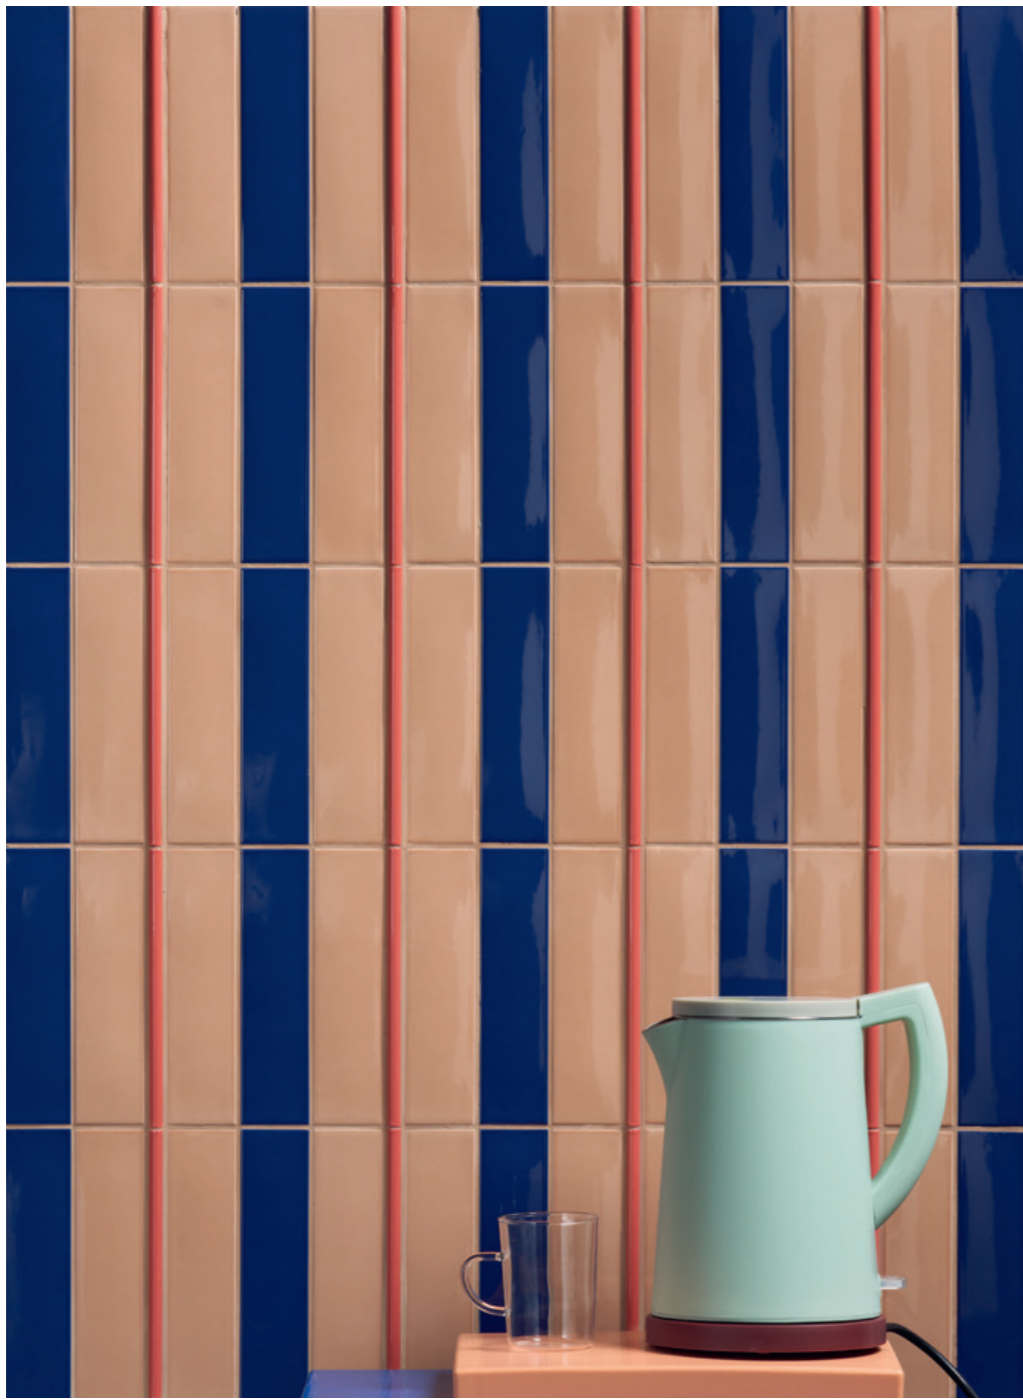

↑ Kappa Ocean / Nude 5x20 2"x8" / Matita Berry 1,1x20 7/16"x8"