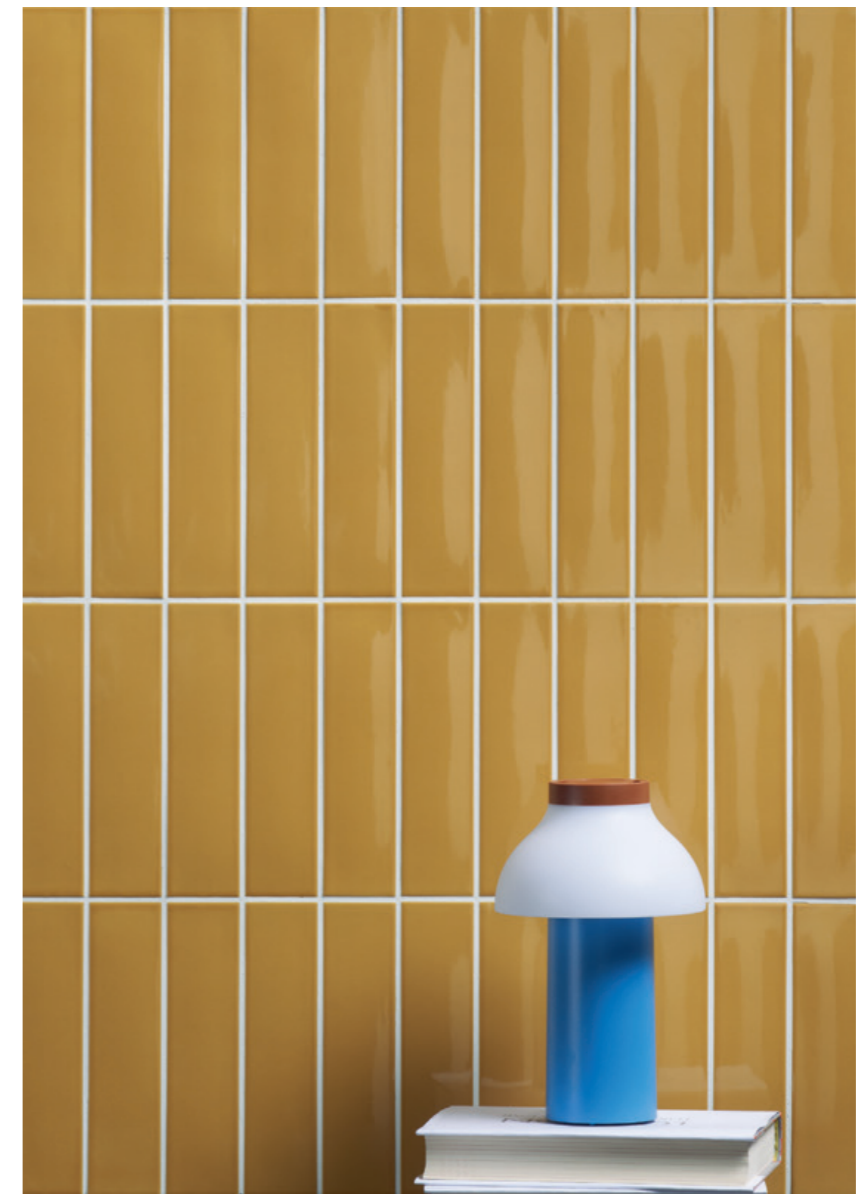

↑ Kappa Mustard 5x20 2"x8"
← Kappa Mustard / Cacao / Nude / Tuareg / Mint / Ocean 5x20 2"x8"